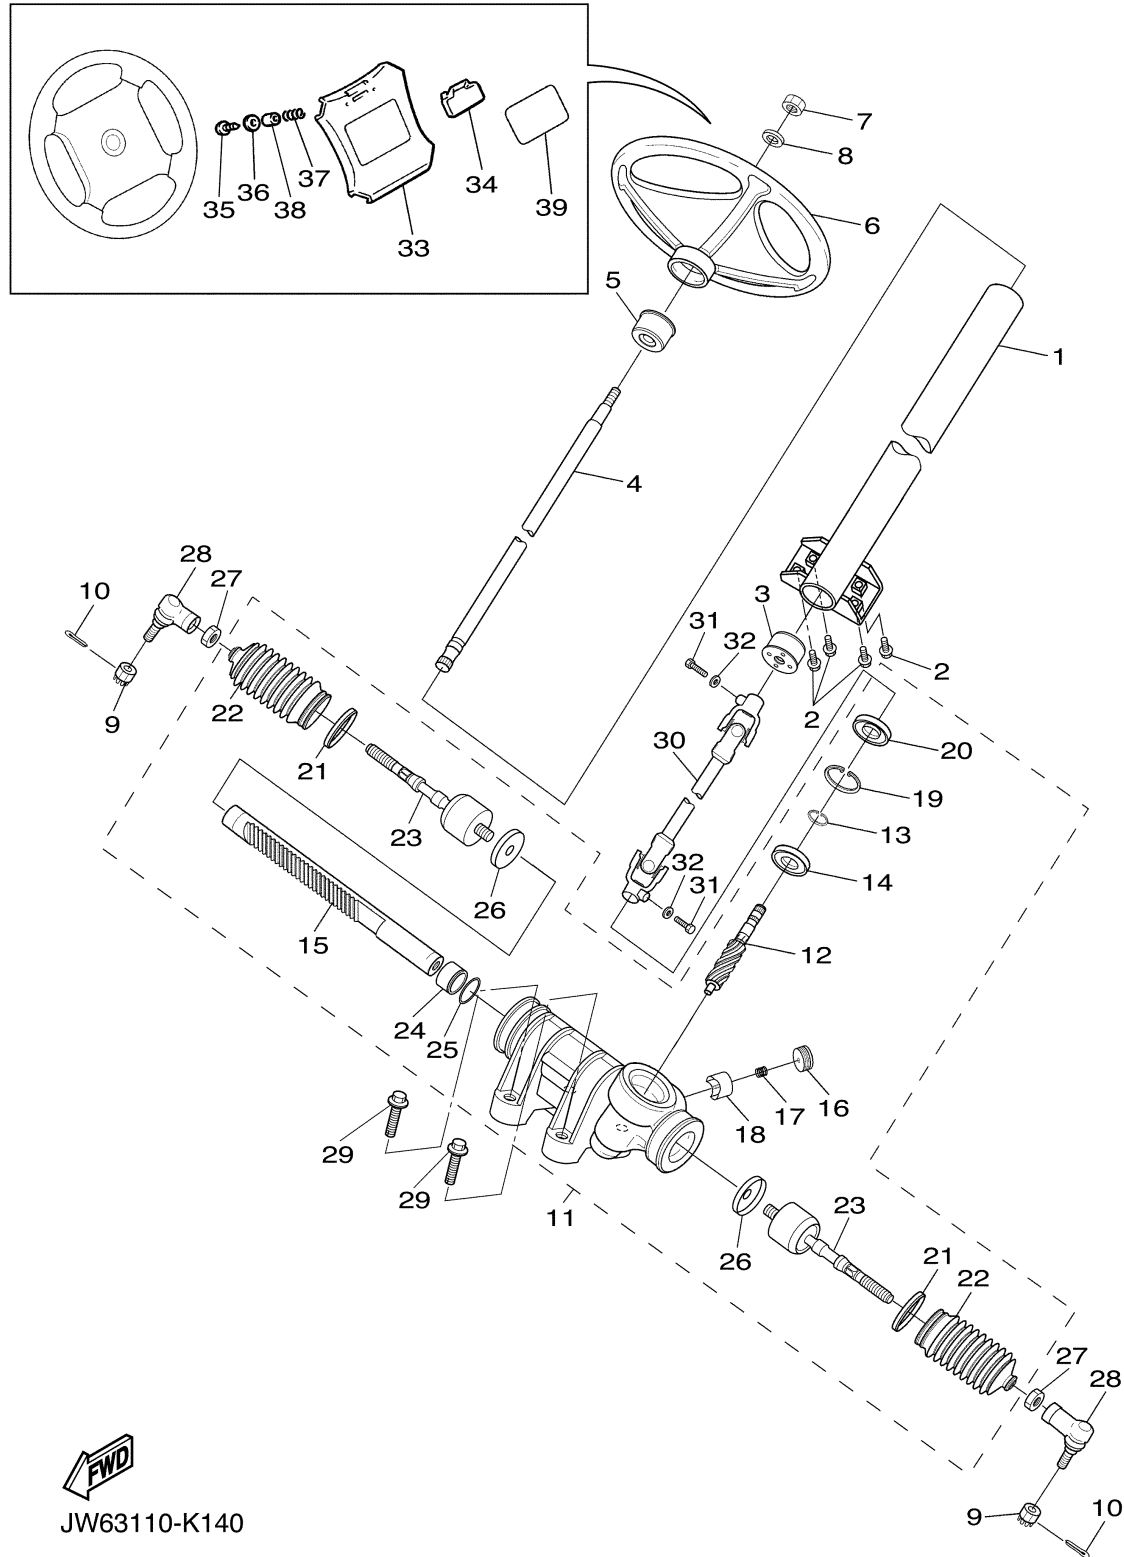

STEERING

Ref No.	Part Number	Description	Qty	Remarks
21	5UG-F3489-00-00	. .BAND	2	
22	5UG-F3527-00-00	. .SEAL, DUST 1	2	
23	JW1-F3837-00-00	. .ROD, TIE 2	2	
24	JW1-F467K-00-00	. .BUSH, CAP	1	
25	JW1-F3866-00-00	. .CIRCLIP	1	
26	JW1-F3894-00-00	. .WASHER, LOCK 1	2	
27	1P0-F3833-00-00	NUT 1	2	
28	JU0-23841-10-00	JOINT, UNIVERSAL 1	2	
29	90105-10847-00	BOLT, FLANGE	4	
30	JW1-F3822-01-00	JOINT 1	1	
31	97012-08030-00	BOLT	2	
32	92902-08600-00	WASHER, PLATE	2	
33	JW8-K8357-00-00	HOLDER 1	1	
34	JN6-K8358-01-00	HOLDER 2	1	
35	97702-40525-00	SCREW, TAPPING	2	
36	90201-04810-00	WASHER, PLATE	2	
37	90502-10013-00	SPRING, CONICAL	2	
38	90387-046N7-00	COLLAR	2	
39	JU0-K7762-00-00	LABEL, WARNING 2 (E)	1	

JW63110-K140