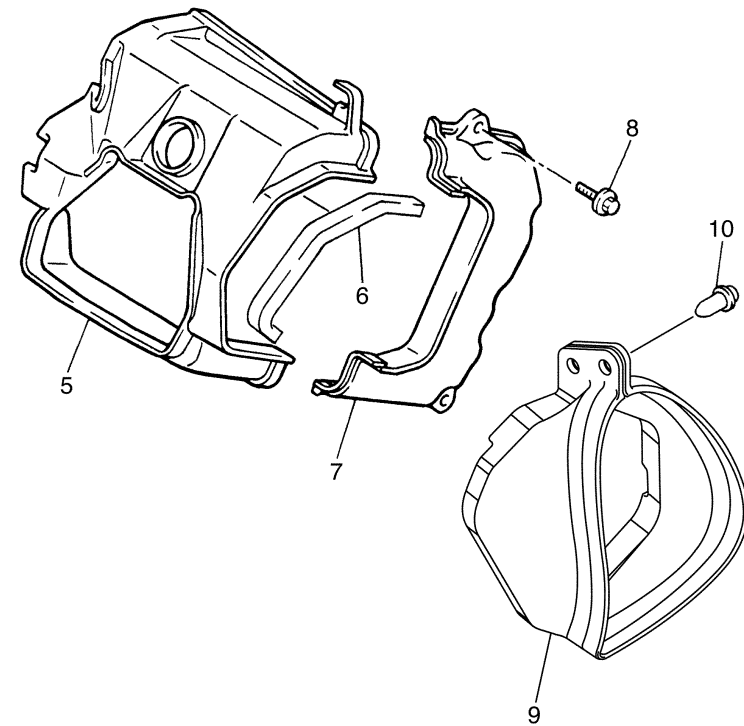

AIR SHROUD & FAN

Ref No.	Part Number	Description	Qty	Remarks
1	JN6-12621-02-00	CASE, FAN	1	
2	95817-06020-00	BOLT, FLANGE	4	
3	JN6-12616-00-00	COVER, FAN CASE	1	
4	97702-60420-00	SCREW, TAPPING	3	
5	JN6-12651-00-00	AIR SHROUD, CYLINDER 1	1	
6	JR7-12658-00-00	DAMPER, AIR SHROUD 1	1	
7	JN6-12652-00-00	AIR SHROUD, CYLINDER 2	1	
8	95817-06020-00	BOLT, FLANGE	2	
9	JW1-E2691-00-00	DUCT 1	1	
10	90269-08813-00	RIVET	2	

JY01010-F050