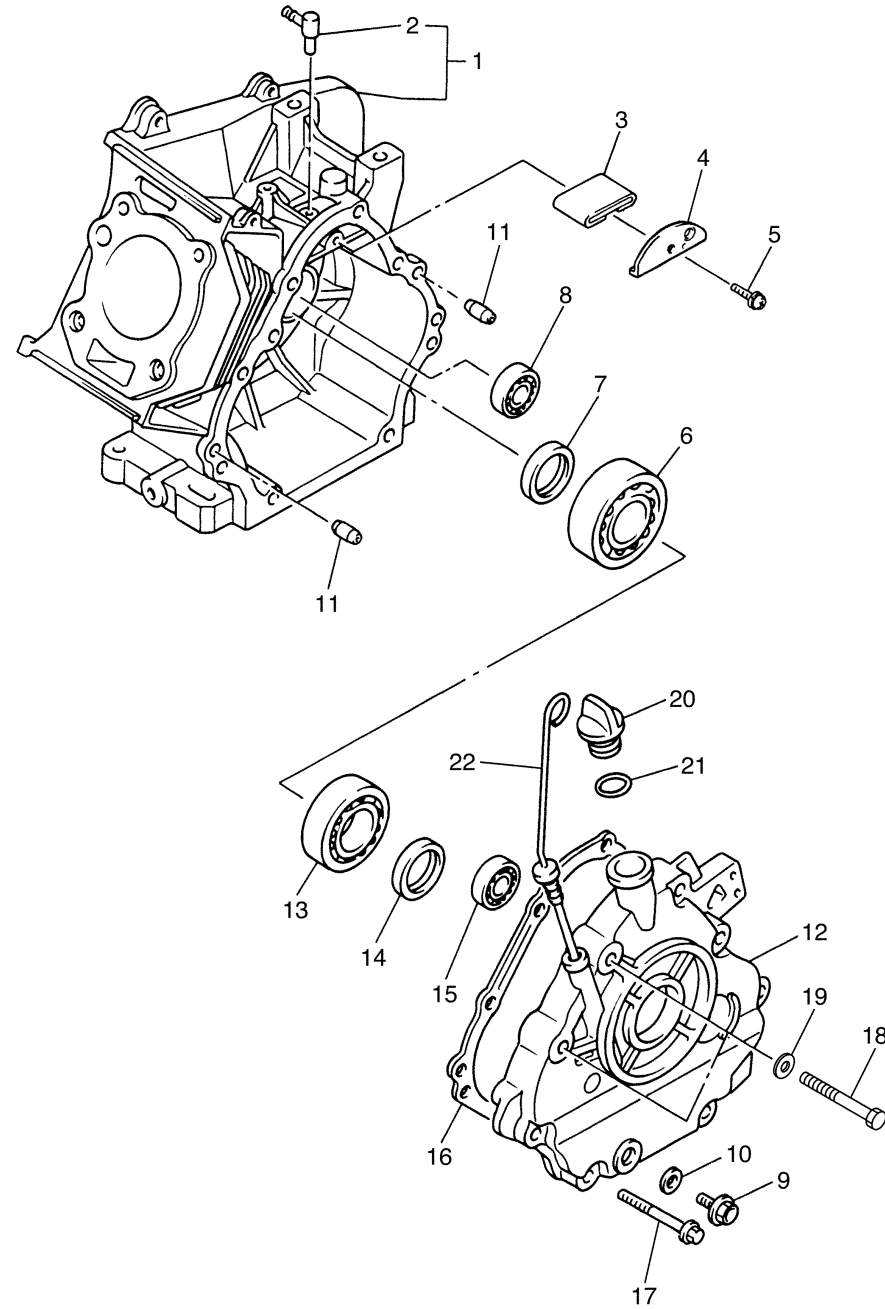

CRANKCASE

Ref No.	Part Number	Description	Qty	Remarks
21	93210-22344-00	O-RING	1	
22	J38-15361-00-00	GAUGE, LEVEL	1	

JW61100-H090