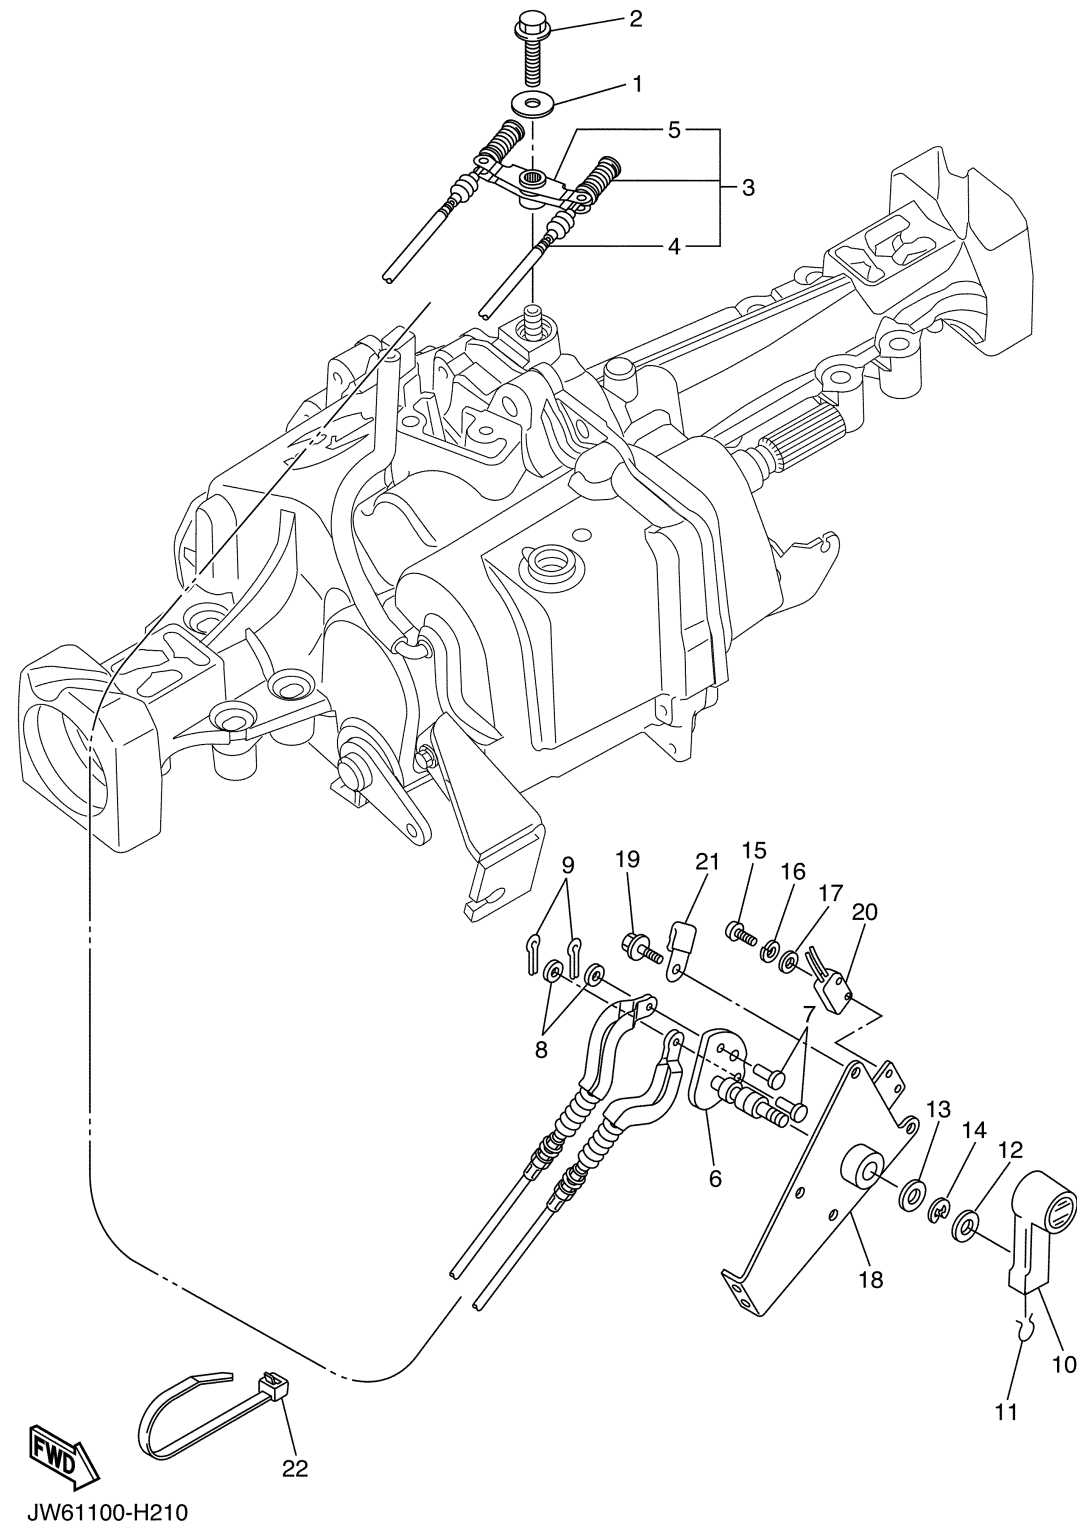

SHIFTER & CABLES

Ref No.	Part Number	Description	Qty	Remarks
21	90465-06038-00	CLAMP	1	
22	90464-76800-00	..CLAMP	1