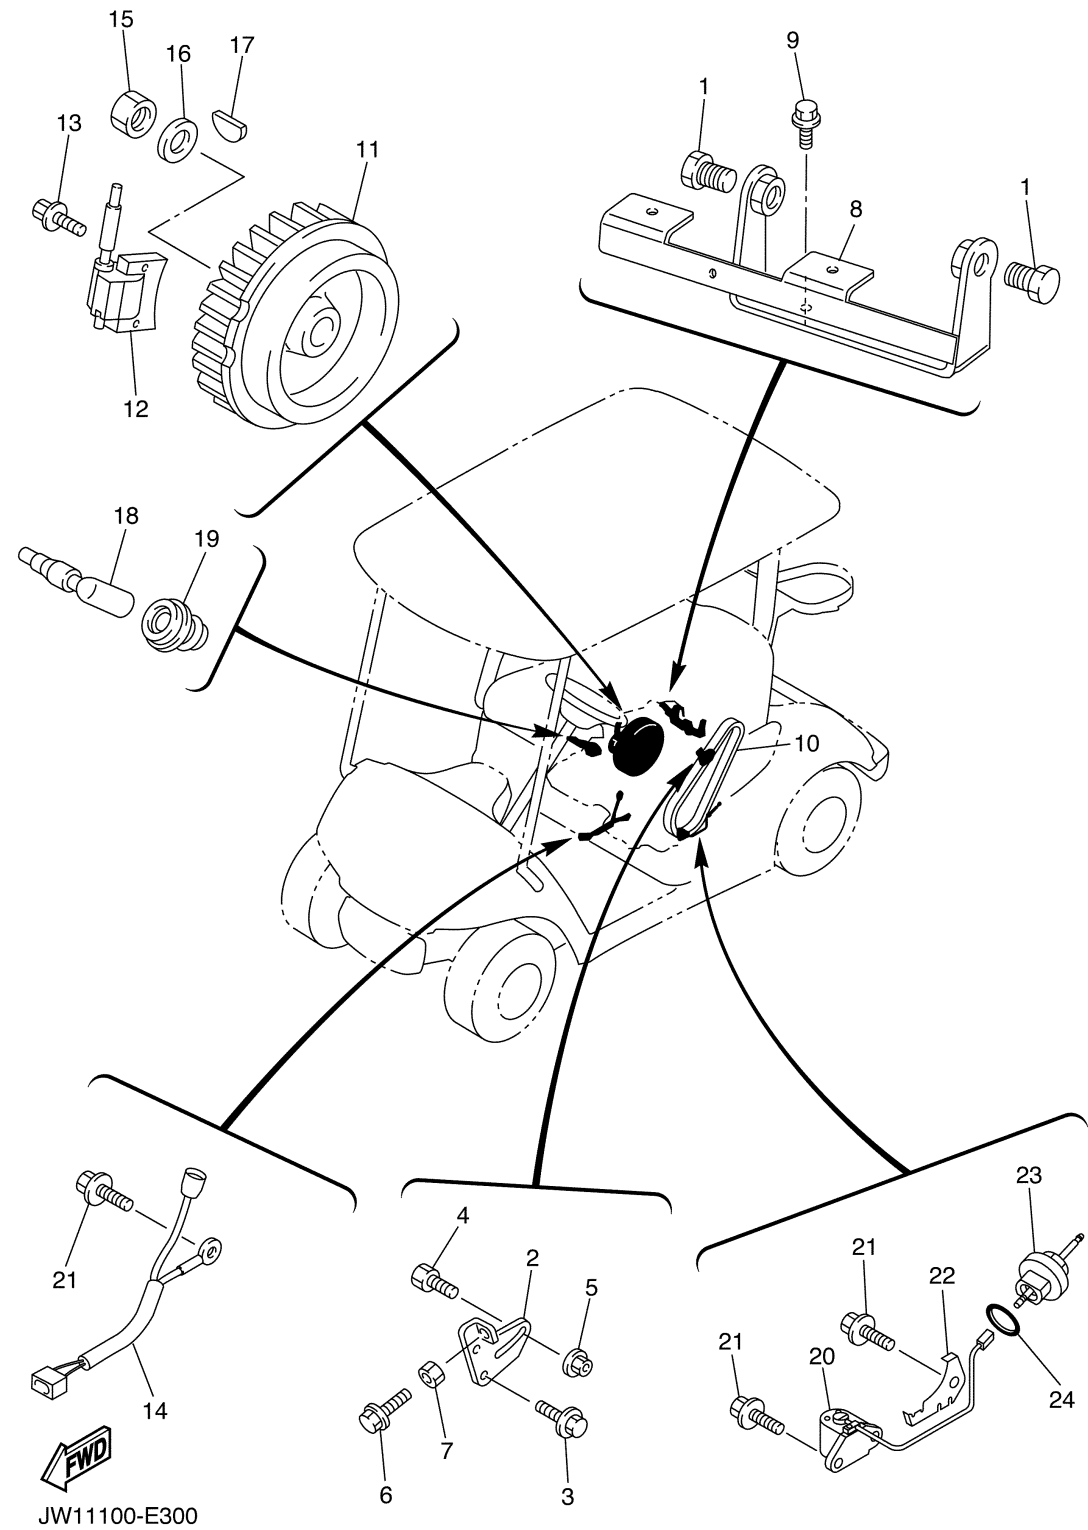

ELECTRICAL 1

Ref No.	Part Number	Description	Qty	Remarks
21	95817-06012-00	BOLT, FLANGE	4	
22	JT0-85724-00-00	CLAMP	1	
23	JT0-15362-00-00	PLUG, OIL LEVEL	1	
24	93210-15566-00	O-RING	1