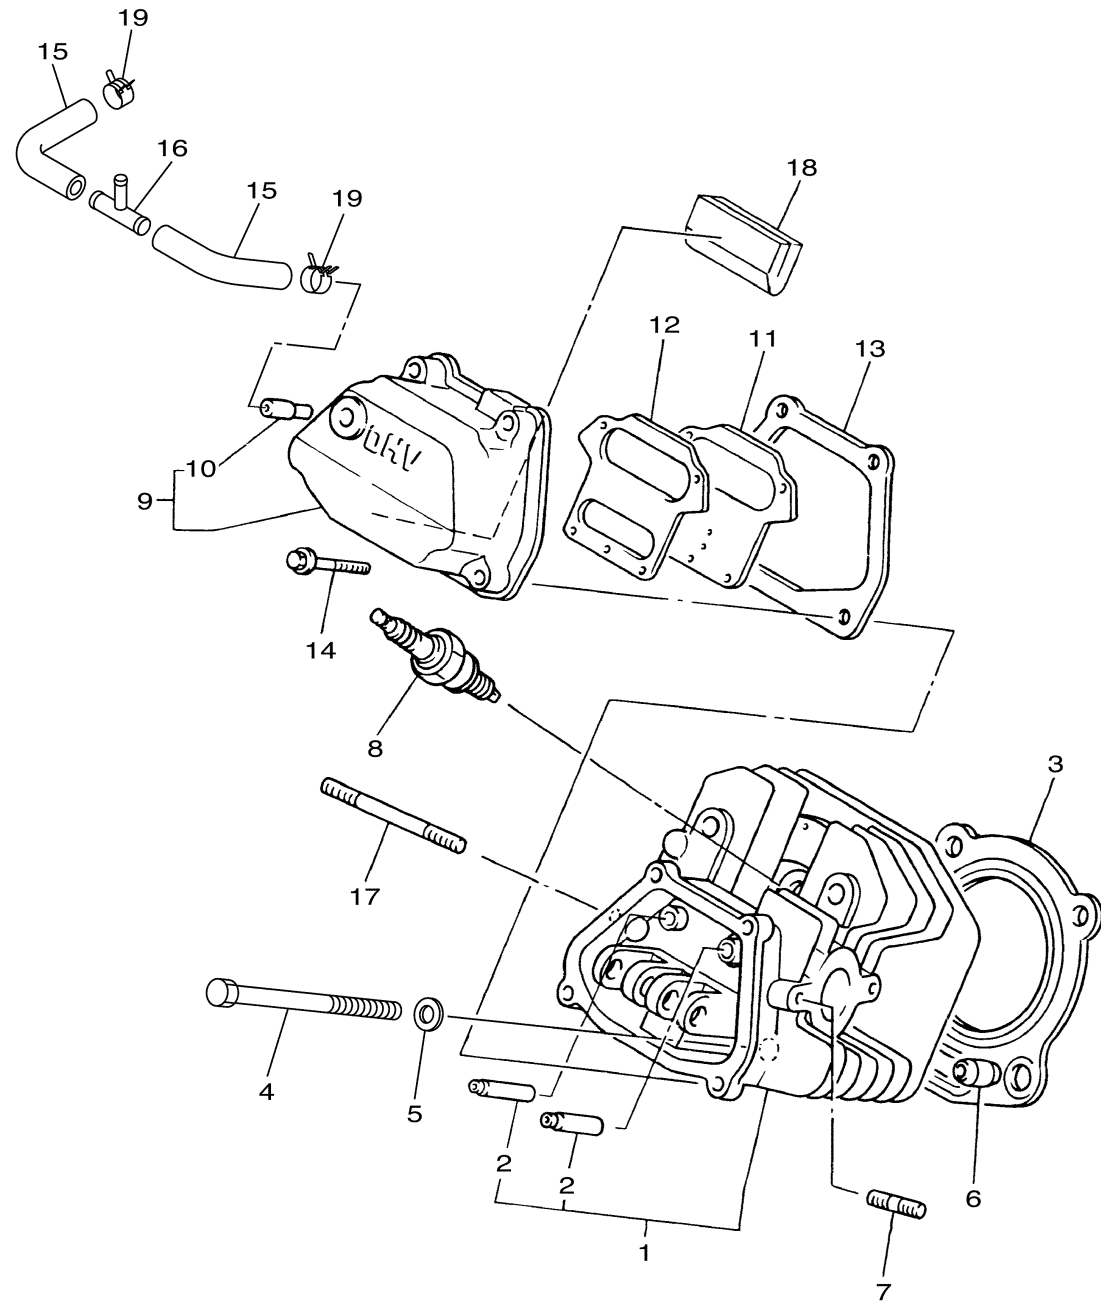

ENGINE 1

Ref No.	Part Number	Description	Qty	Remarks
1	JR6-19001-00-00	ENGINE ASSEMBLY	1	

JW41110-C010

CYLINDER HEAD

Ref No.	Part Number	Description	Qty	Remarks
1	JT0-11111-00-00	HEAD, CYLINDER 1	1	
2	JN6-11133-10-00	..GUIDE, VALVE 1	2	
3	JT0-11181-00-00	GASKET, CYLINDER HEAD 1	1	
4	97012-10070-00	BOLT	4	
5	90201-10057-00	WASHER, PLATE	4	
6	99530-14016-00	PIN, DOWEL	2	
7	95622-08618-00	BOLT, STUD	2	
8	BPR-4ES00-40-00	PLUG, SPARK (NGK BP4ES)	1	AP
8	BPR-2ES00-00-00	PLUG, SPARK (NGK-BPR2ES)	1	STD
9	JN6-11191-01-00	COVER, CYLINDER HEAD 1	1	
10	JN6-11116-00-00	..JOINT, BREATHER	1	
11	JN6-11168-00-00	COVER, BREATHER	1	
12	JN6-11169-00-00	GASKET, BREATHER COVER	1	
13	JN6-11193-00-00	GASKET, HEAD COVER 1	1	
14	95822-06030-00	BOLT, FLANGE	4	
15	JW1-E1166-00-00	PIPE, BREATHER 1	2	
16	JW1-E1116-00-00	JOINT, BREATHER	1	
17	95602-08710-00	BOLT, STUD	2	
18	JR7-11163-10-00	ELEMENT	1	
19	90467-13847-00	CLIP	2	

JW13110-J020

CRANKSHAFT & PISTON

Ref No.	Part Number	Description	Qty	Remarks
1	JN6-11400-00-00	CRANKSHAFT ASSY	1	
2	JR7-11631-00-A0	PISTON (STD)	1	
2	JR7-11635-00-00	PISTON (0.25MM O/S)	1	AP
2	JR7-11636-00-00	PISTON (0.50MM O/S)	1	AP
3	JR7-11610-00-00	PISTON RING SET (STD)	1	
3	JR7-11610-10-00	PISTON RING SET (0.25MM O/S)	1	AP
3	JR7-11610-20-00	PISTON RING SET (0.50MM O/S)	1	AP
4	583-11633-00-00	PIN, PISTON	1	
5	93450-21053-00	CIRCLIP	2	
6	JN6-11650-10-00	CONNECTING ROD ASSY	1	
7	JN6-11654-10-00	. .BOLT, CONNECTING ROD	2	
8	JN6-11454-10-00	WEIGHT 1	1	