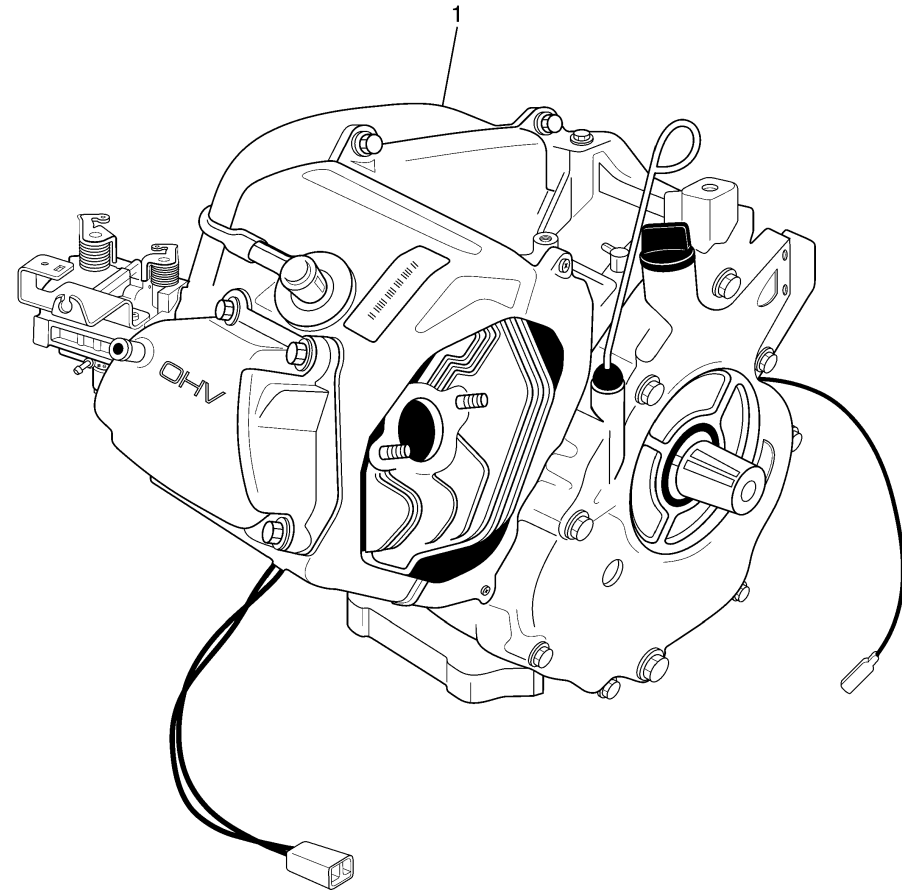

ENGINE 1

Ref No.	Part Number	Description	Qty	Remarks
1	JR6-19001-00-00	ENGINE ASSEMBLY	1	

JW41110-C010

CYLINDER HEAD

Ref No.	Part Number	Description	Qty	Remarks
1	JT0-11111-00-00	HEAD, CYLINDER 1	1	
2	JN6-11133-10-00	..GUIDE, VALVE 1	2	
3	JT0-11181-00-00	GASKET, CYLINDER HEAD 1	1	
4	97012-10070-00	BOLT	4	
5	90201-10057-00	WASHER, PLATE	4	
6	99530-14016-00	PIN, DOWEL	2	
7	95622-08618-00	BOLT, STUD	2	
8	BPR-4ES00-40-00	PLUG, SPARK (NGK BP4ES)	1	AP
8	BPR-2ES00-00-00	PLUG, SPARK (NGK-BPR2ES)	1	STD
9	JN6-11191-01-00	COVER, CYLINDER HEAD 1	1	
10	JN6-11116-00-00	..JOINT, BREATHER	1	
11	JN6-11168-00-00	COVER, BREATHER	1	
12	JN6-11169-00-00	GASKET, BREATHER COVER	1	
13	JN6-11193-00-00	GASKET, HEAD COVER 1	1	
14	95822-06030-00	BOLT, FLANGE	4	
15	JW1-E1166-00-00	PIPE, BREATHER 1	2	
16	JW1-E1116-00-00	JOINT, BREATHER	1	
17	95602-08710-00	BOLT, STUD	2	
18	JR7-11163-10-00	ELEMENT	1	
19	90467-13847-00	CLIP	2	