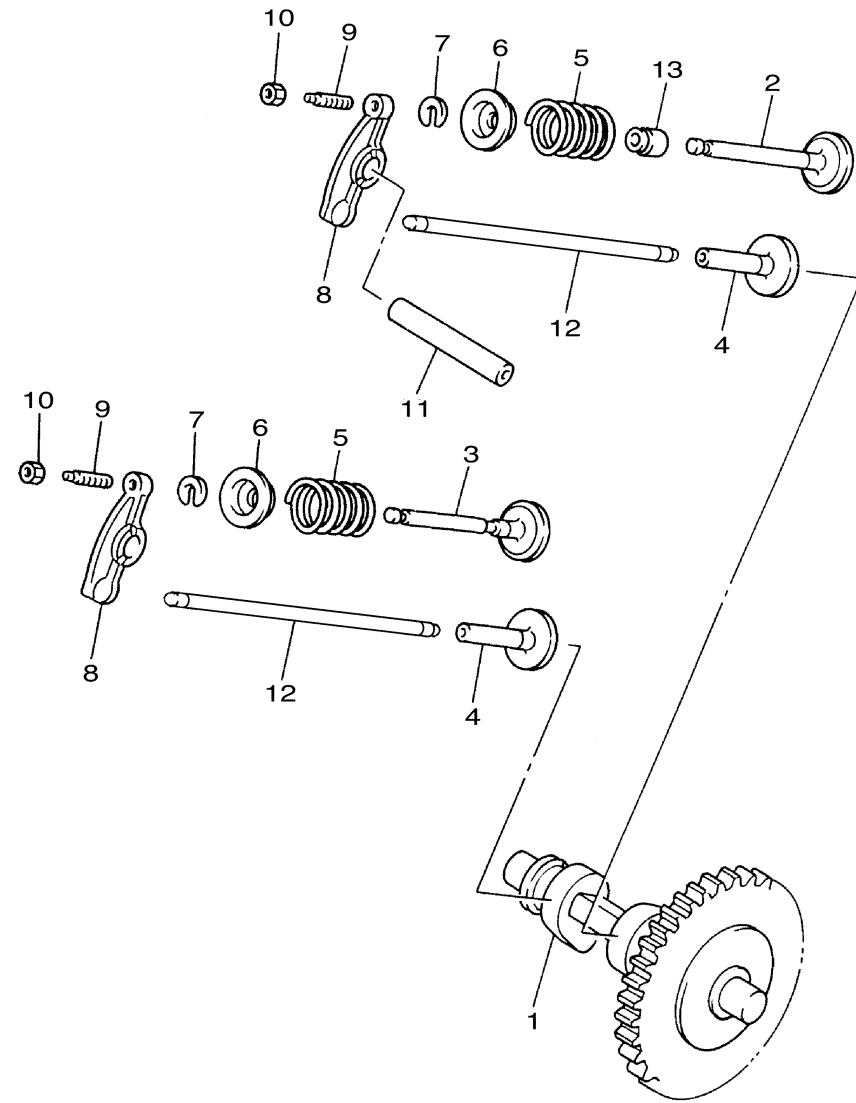

ENGINE 1

Ref No.	Part Number	Description	Qty	Remarks
1	JR6-19001-00-00	ENGINE ASSEMBLY	1	

JW41110-C010

CYLINDER HEAD

Ref No.	Part Number	Description	Qty	Remarks
1	JT0-11111-00-00	HEAD, CYLINDER 1	1	
2	JN6-11133-10-00	..GUIDE, VALVE 1	2	
3	JT0-11181-00-00	GASKET, CYLINDER HEAD 1	1	
4	97012-10070-00	BOLT	4	
5	90201-10057-00	WASHER, PLATE	4	
6	99530-14016-00	PIN, DOWEL	2	
7	95622-08618-00	BOLT, STUD	2	
8	BPR-4ES00-40-00	PLUG, SPARK (NGK BP4ES)	1	AP
8	BPR-2ES00-00-00	PLUG, SPARK (NGK-BPR2ES)	1	STD
9	JN6-11191-01-00	COVER, CYLINDER HEAD 1	1	
10	JN6-11116-00-00	..JOINT, BREATHER	1	
11	JN6-11168-00-00	COVER, BREATHER	1	
12	JN6-11169-00-00	GASKET, BREATHER COVER	1	
13	JN6-11193-00-00	GASKET, HEAD COVER 1	1	
14	95822-06030-00	BOLT, FLANGE	4	
15	JW1-E1166-00-00	PIPE, BREATHER 1	2	
16	JW1-E1116-00-00	JOINT, BREATHER	1	
17	95602-08710-00	BOLT, STUD	2	
18	JR7-11163-10-00	ELEMENT	1	
19	90467-13847-00	CLIP	2	

JN7010-6021

CAMSHAFT & VALVE

Ref No.	Part Number	Description	Qty	Remarks
1	JR7-12170-00-00	CAMSHAFT ASSY 1	1	
2	JN6-12111-10-00	VALVE, INTAKE	1	
3	7RH-12121-10-00	VALVE, EXHAUST	1	
4	JN6-12153-10-00	LIFTER, VALVE	2	
5	90501-264A9-00	SPRING, COMPRESSION	2	
6	J38-12117-01-00	RETAINER, VALVE SPRING	2	
7	J38-12118-00-00	COTTER, VALVE	2	
8	JN6-12151-10-00	ARM, VALVE ROCKER	2	
9	22F-12159-10-00	SCREW, VALVE ADJUSTING	2	
10	90170-05302-00	NUT	2	
11	J38-12156-20-00	SHAFT, ROCKER 2	1	
12	JR7-12154-10-00	ROD, VALVE PUSH	2	
13	4G0-12119-00-00	SEAL, VALVE STEM	1	