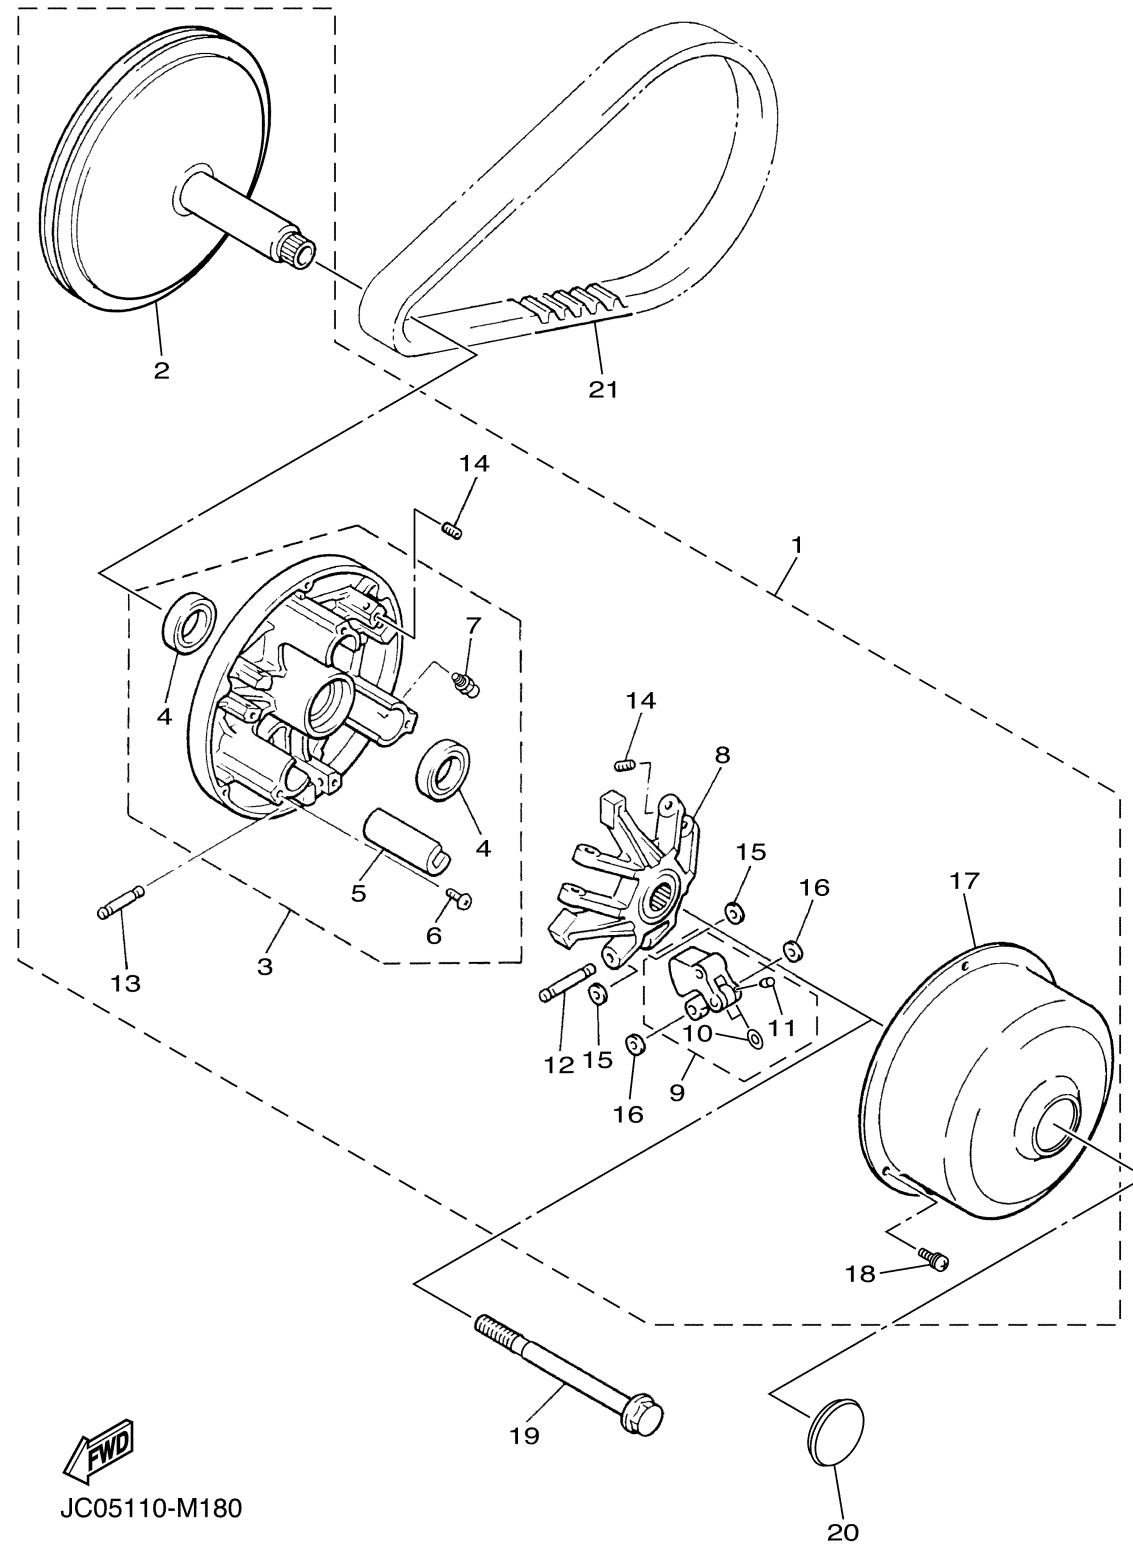

PRIMARY SHEAVE

Ref No.	Part Number	Description	Qty	Remarks
1	JW8-G6201-21-00	PRIMARY CLUTCH ASSY	1	
2	JW8-G6210-00-00	..PRIMARY FIXED SHEAVE COMP.	1	
3	JW8-G6220-21-00	..PRIMARY SLIDING SHEAVE COMP.	1	
4	JW8-G624A-00-00	...OIL SEAL 1	2	
5	JW8-G6253-00-00	...SLIDER	3	
6	JW8-G4189-00-00	...SCREW	3	
7	JW8-F135J-00-00	...NIPPLE	1	
8	JW8-G6251-21-00	..SPIDER	1	
9	JW8-G6205-21-00	..WEIGHT LINK ASSY	3	
10	JW8-G5618-00-00	..WASHER, 1	2	
11	90113-04803-00	..BOLT, SET	1	
12	JW8-G6236-20-00	..PIN, WEIGHT	3	
13	JW8-G6237-20-00	..PIN, WEIGHT 2	3	
14	90113-04803-00	..BOLT, SET	6	
15	JW8-G5618-00-00	..WASHER, 1	6	
16	JW8-G5621-00-00	..WASHER, 2	6	
17	JW8-G6231-21-00	..CAP	1	
18	JW8-G5282-00-00	..SCREW	3	
19	JW8-G6249-00-00	BOLT	1	
20	JW8-G7339-00-00	PLUG	1	

CONTINUED ON NEXT FRAME >

JC05110-M180