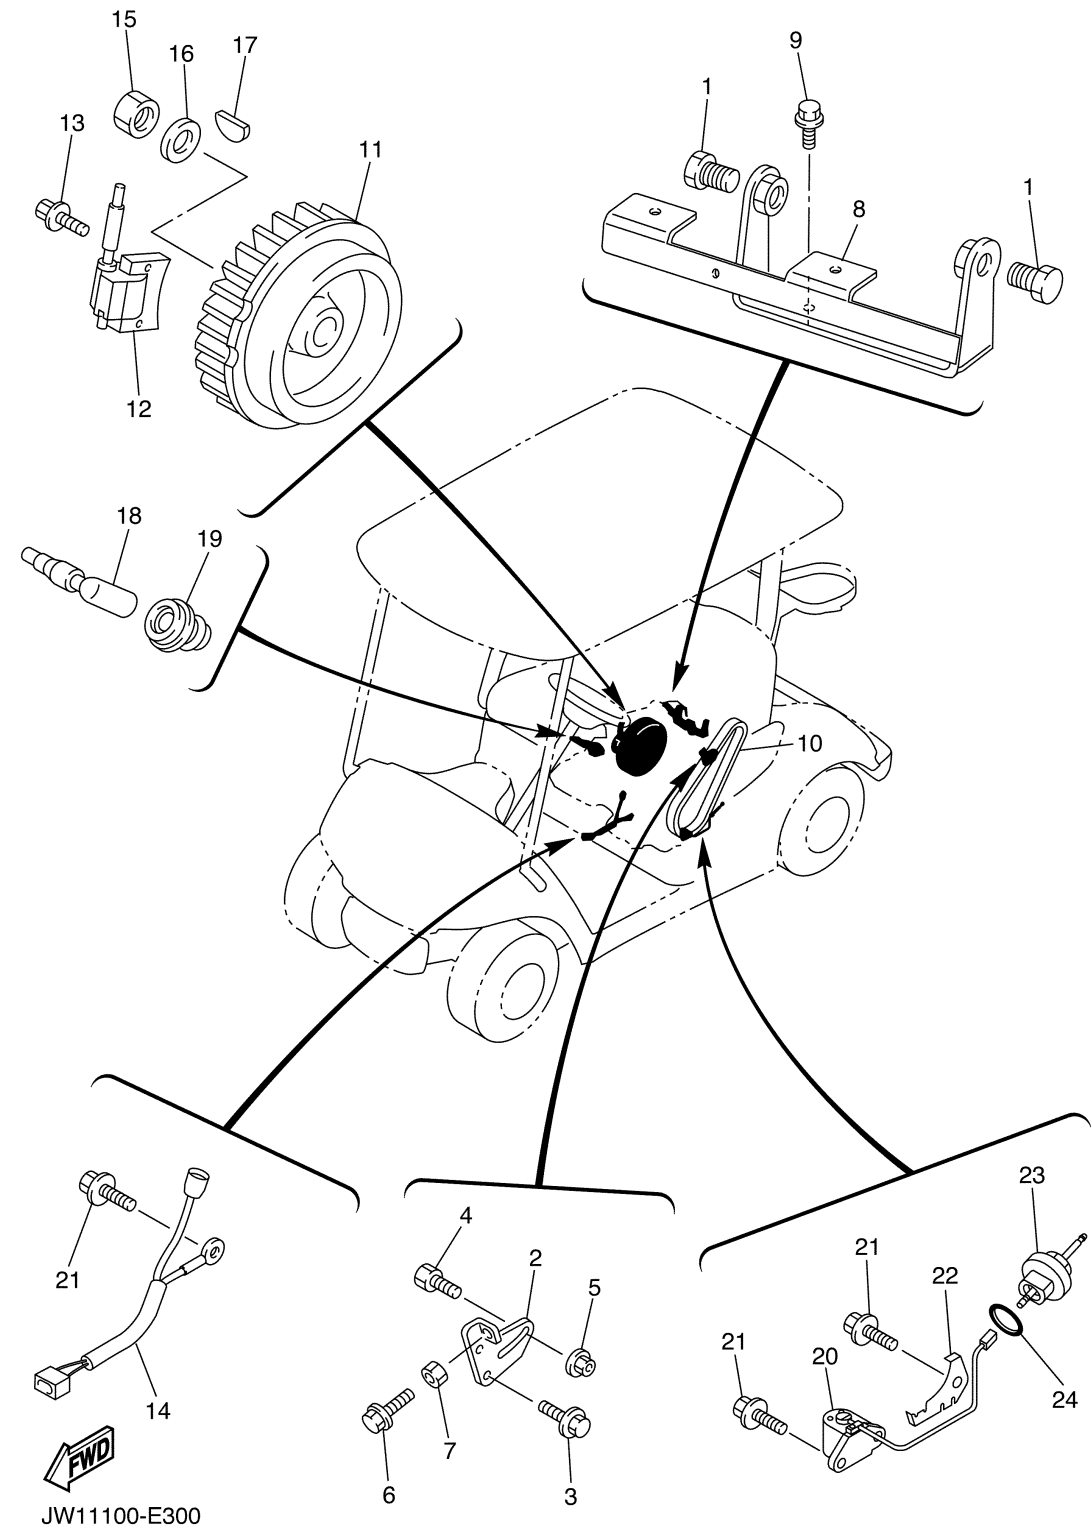

ELECTRICAL 1

Ref No.	Part Number	Description	Qty	Remarks
1	95812-12030-00	BOLT, FLANGE	2	
2	JW1-H1170-11-00	TENSIONER ASSY	1	
3	95822-08020-00	BOLT, FLANGE	2	
4	90109-08827-00	BOLT	1	
5	95702-08500-00	NUT, FLANGE	1	
6	90101-06478-00	BOLT	1	
7	95302-06600-00	NUT	1	
8	JN6-H1171-11-00	BRACKET, STARTER GENERATOR	1	
9	95822-08020-00	BOLT, FLANGE	2	
10	JW1-H1173-00-00	BELT	1	
11	JR7-85650-00-00	ROTOR ASSY	1	
12	JN6-85640-01-00	T.C.I. UNIT ASSY	1	
13	95817-06025-00	BOLT, FLANGE	2	
14	JN6-82318-00-00	WIRE, SUB-LEAD	1	
15	95302-18600-00	NUT	1	
16	90201-18620-00	WASHER, PLATE	1	
17	90280-04801-00	KEY, WOODRUFF	1	
18	JN6-82370-00-00	PLUG CAP ASSY	1	
19	JE8-82372-00-00	SEAL, PLUG CAP	1	
20	JT0-85720-00-00	OIL LEVEL GAUGE ASSY	1	

CONTINUED ON NEXT FRAME >