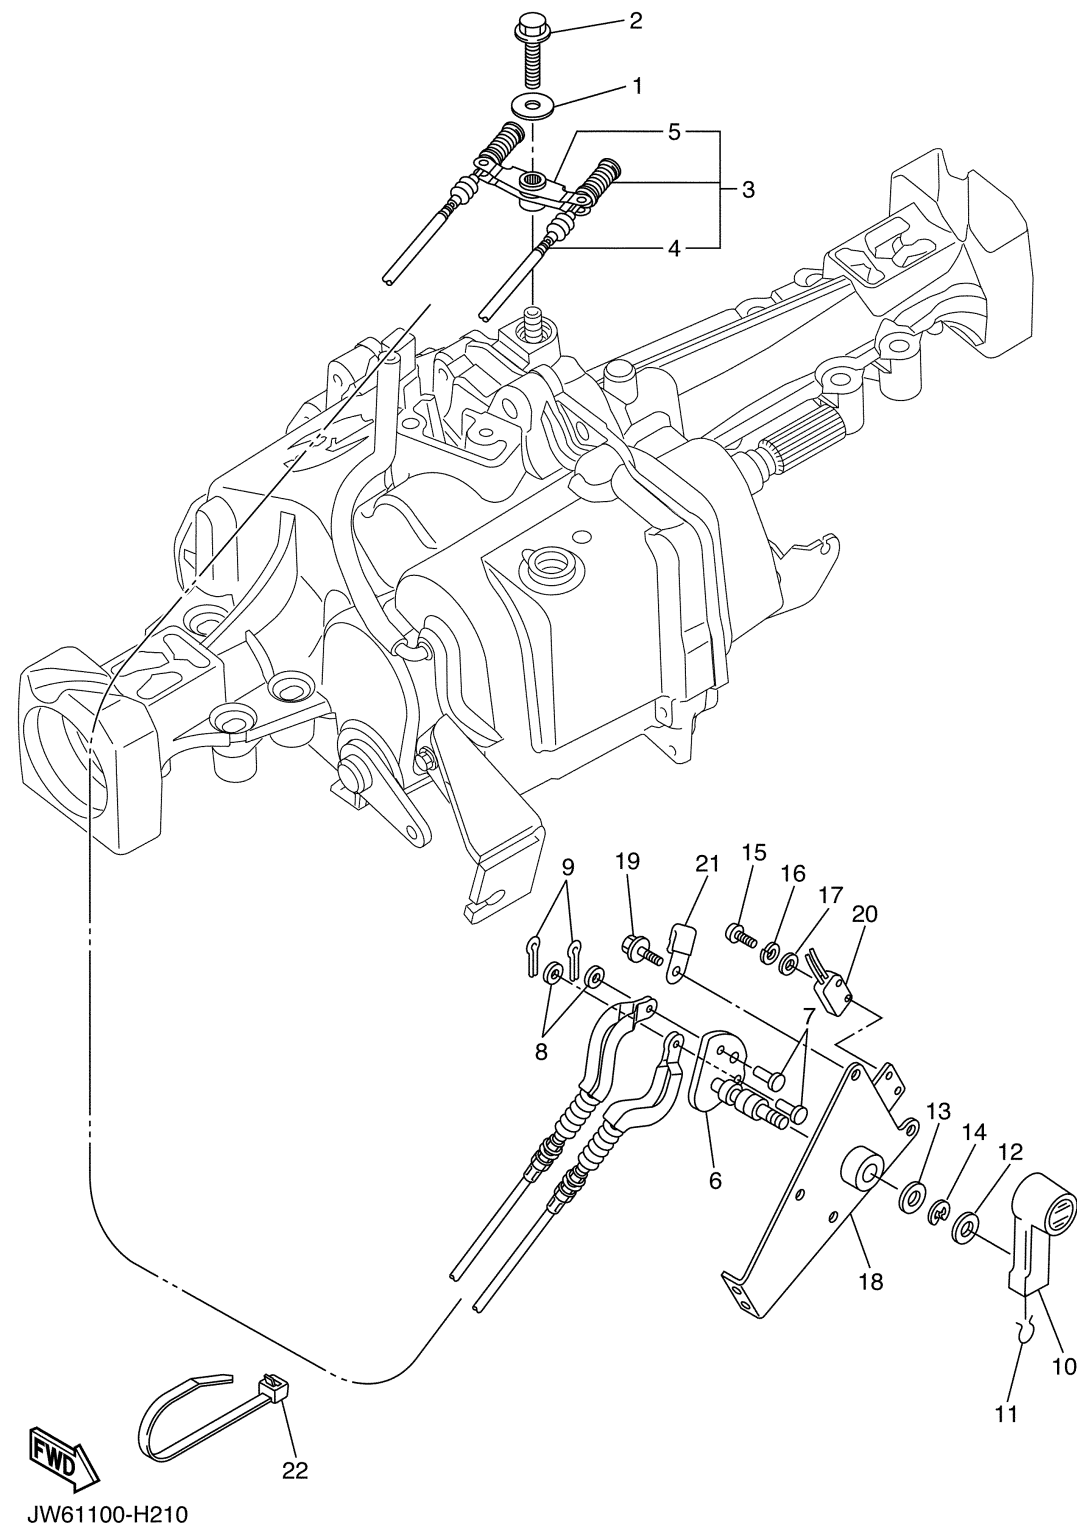

SHIFTER & CABLES

Ref No.	Part Number	Description	Qty	Remarks
1	90201-05800-00	WASHER, PLATE	1	
2	90105-05005-00	BOLT, FLANGE	1	
3	JW1-G8330-01-00	CABLE END ASSY	1	
4	JW1-G6371-01-00	.WIRE, SHIFT	2	
5	JW1-G6383-01-00	.LEVER, SHIFT 2	1	
6	JW8-G6382-00-00	LEVER, SHIFT 1	1	
7	91702-06014-00	PIN, CLEVIS	2	
8	92902-06600-00	WASHER, PLATE	2	
9	91402-20012-00	PIN, COTTER	2	
10	JN3-G6381-00-00	KNOB, SHIFT	1	
11	JN3-G6376-00-00	SPRING SET	1	
12	90201-208S8-00	WASHER, PLATE	1	
13	90201-198S7-00	WASHER, PLATE	1	
14	99009-19400-00	CIRCLIP	1	
15	98502-04016-00	.SCREW, PAN HEAD	2	
16	92902-04100-00	.WASHER, SPRING	2	
17	92902-04600-00	.WASHER, PLATE	2	
18	JN3-G6372-00-00	BRACKET, SHIFT WIRE	1	
19	90105-06831-00	BOLT, FLANGE	3	
20	JN3-82617-01-00	SWITCH	1	

CONTINUED ON NEXT FRAME >