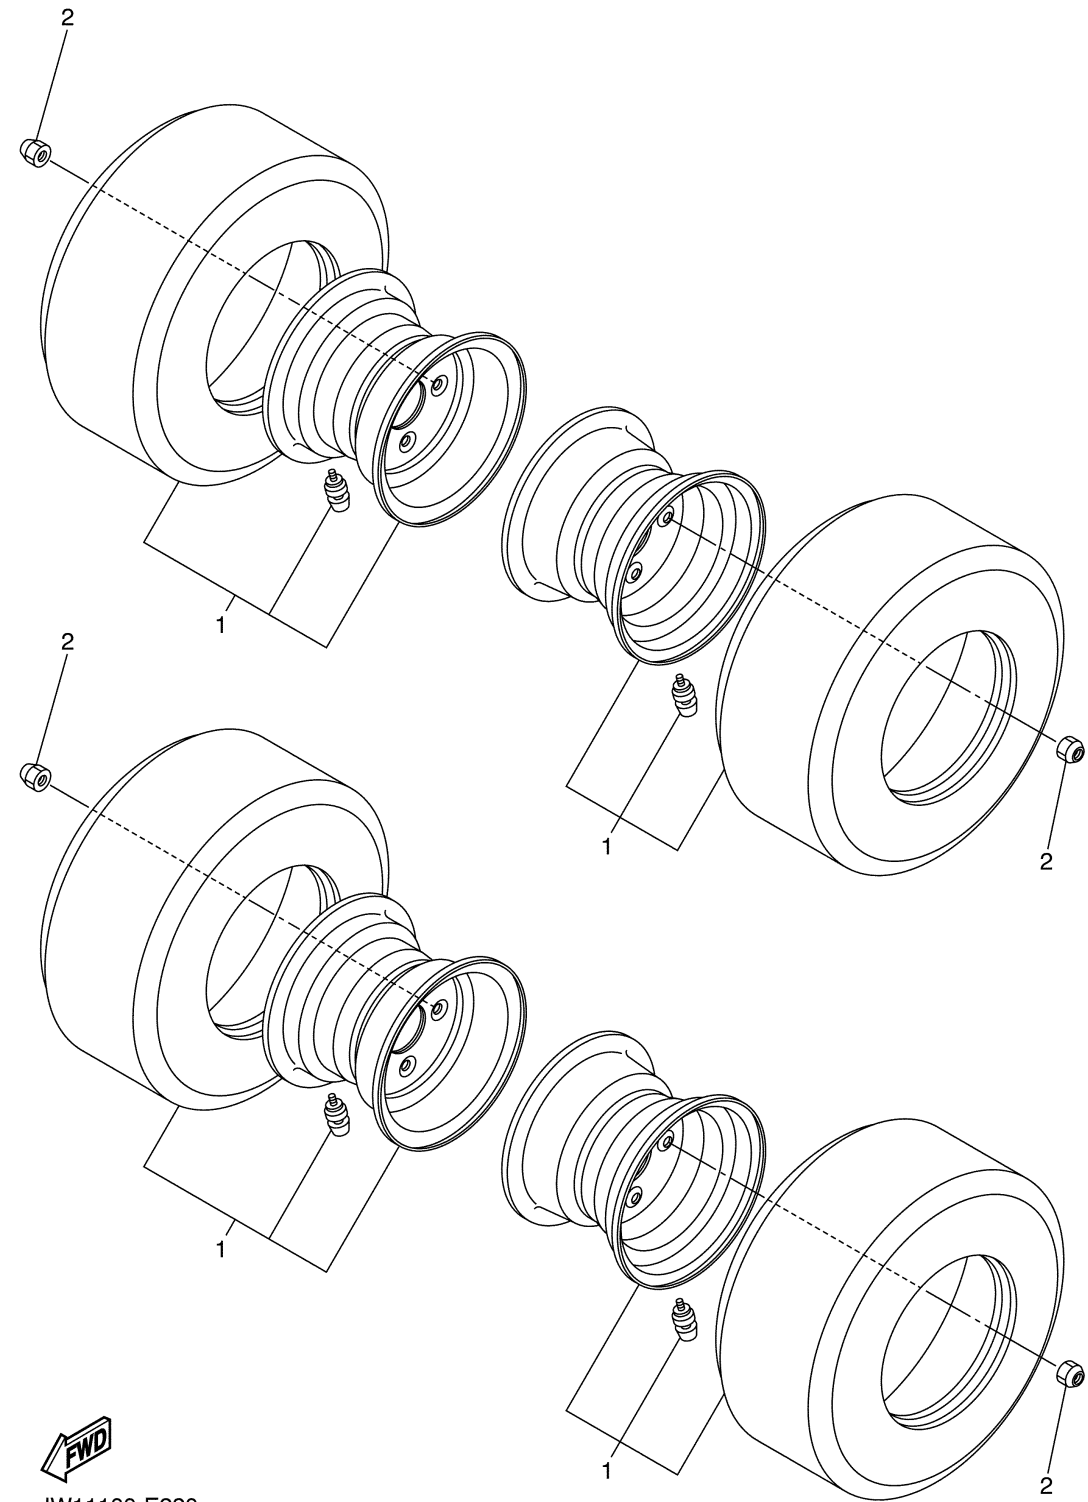

JW11100-E220

WHEEL

Ref No.	Part Number	Description	Qty	Remarks
1	JW1-F5100-01-00	WHEEL ASSY (18X8.50-8-4PLY)	4	
2	90179-12262-00	NUT	16