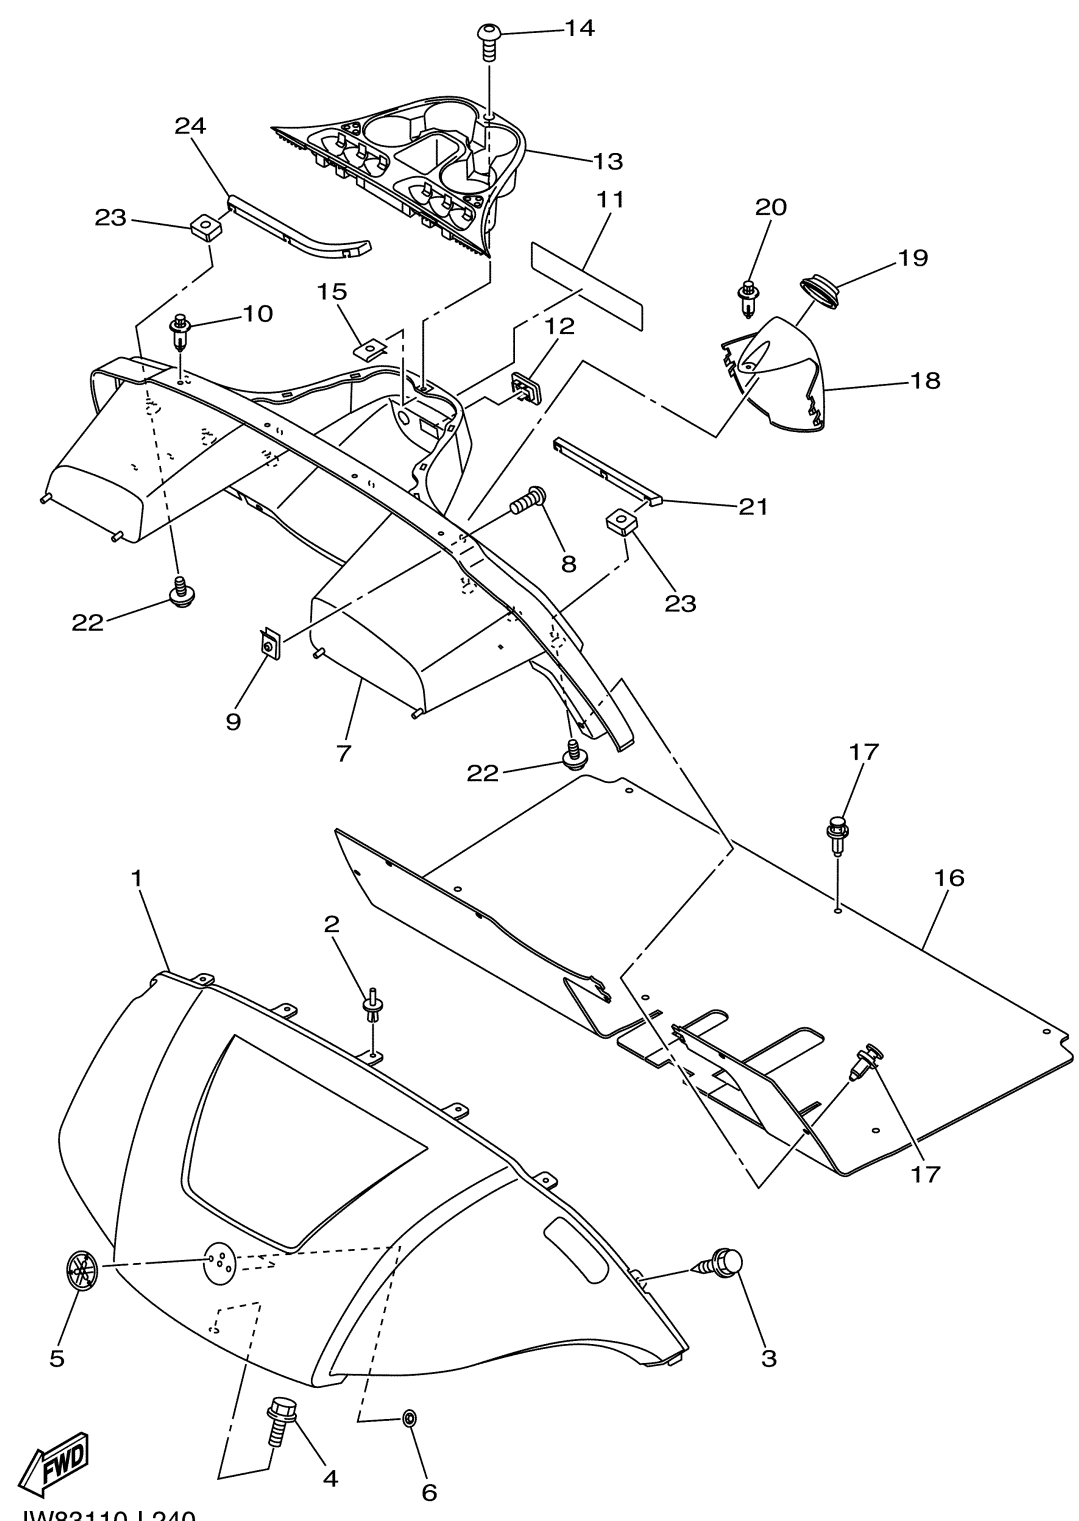

BODY

Ref No.	Part Number	Description	Qty	Remarks
15	90183-05008-00	NUT, SPRING	1	
16	JW1-K8233-11-00	MAT, MAIN FLOOR 3	1	
17	90269-09003-00	RIVET	11	
18	JW1-K8273-00-00	COVER, HOLE	1	
19	JW1-K8245-00-00	SEAL 1	1	
20	90269-06804-00	RIVET	1	
21	JW1-K8261-00-00	PLATE, BODY PROTECT 1	1	
22	90119-06244-00	BOLT, WITH WASHER	6	
23	90173-06010-00	NUT, SQUARE	6	
24	JW1-K8262-00-00	PLATE, BODY PROTECT 2	1