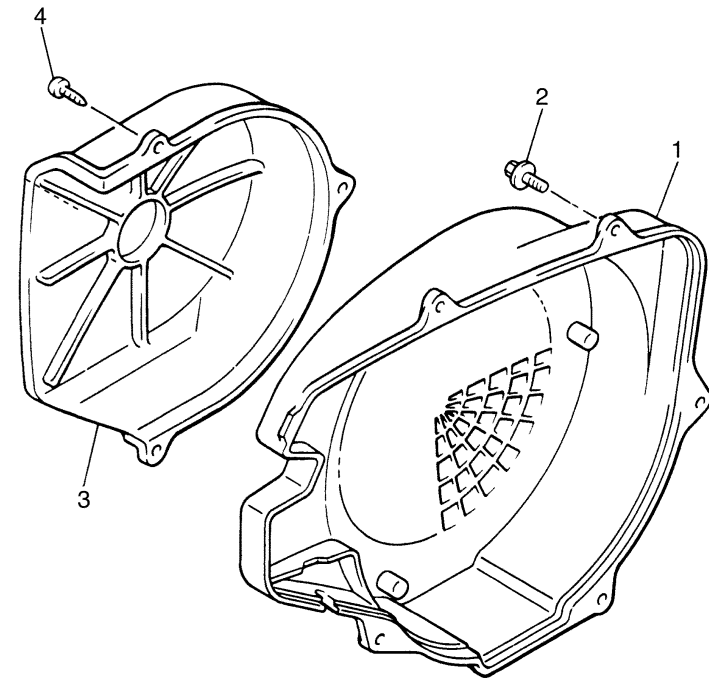

ENGINE 1

Ref No.	Part Number	Description	Qty	Remarks
1	JR6-19001-00-00	ENGINE ASSEMBLY	1	

JW41110-C010

CYLINDER HEAD

Ref No.	Part Number	Description	Qty	Remarks
1	JT0-11111-00-00	HEAD, CYLINDER 1	1	
2	JN6-11133-10-00	..GUIDE, VALVE 1	2	
3	JT0-11181-00-00	GASKET, CYLINDER HEAD 1	1	
4	97012-10070-00	BOLT	4	
5	90201-10057-00	WASHER, PLATE	4	
6	99530-14016-00	PIN, DOWEL	2	
7	95622-08618-00	BOLT, STUD	2	
8	BPR-4ES00-40-00	PLUG, SPARK (NGK BP4ES)	1	AP
8	BPR-2ES00-00-00	PLUG, SPARK (NGK-BPR2ES)	1	STD
9	JN6-11191-01-00	COVER, CYLINDER HEAD 1	1	
10	JN6-11116-00-00	..JOINT, BREATHER	1	
11	JN6-11168-00-00	COVER, BREATHER	1	
12	JN6-11169-00-00	GASKET, BREATHER COVER	1	
13	JN6-11193-00-00	GASKET, HEAD COVER 1	1	
14	95822-06030-00	BOLT, FLANGE	4	
15	JW1-E1166-00-00	PIPE, BREATHER 1	2	
16	JW1-E1116-00-00	JOINT, BREATHER	1	
17	95602-08710-00	BOLT, STUD	2	
18	JR7-11163-10-00	ELEMENT	1	
19	90467-13847-00	CLIP	2	

JN7010-6021

CAMSHAFT & VALVE

Ref No.	Part Number	Description	Qty	Remarks
1	JR7-12170-00-00	CAMSHAFT ASSY 1	1	
2	JN6-12111-10-00	VALVE, INTAKE	1	
3	7RH-12121-10-00	VALVE, EXHAUST	1	
4	JN6-12153-10-00	LIFTER, VALVE	2	
5	90501-264A9-00	SPRING, COMPRESSION	2	
6	J38-12117-01-00	RETAINER, VALVE SPRING	2	
7	J38-12118-00-00	COTTER, VALVE	2	
8	JN6-12151-10-00	ARM, VALVE ROCKER	2	
9	22F-12159-10-00	SCREW, VALVE ADJUSTING	2	
10	90170-05302-00	NUT	2	
11	J38-12156-20-00	SHAFT, ROCKER 2	1	
12	JR7-12154-10-00	ROD, VALVE PUSH	2	
13	4G0-12119-00-00	SEAL, VALVE STEM	1	

JD13110-K030

AIR SHROUD & FAN

Ref No.	Part Number	Description	Qty	Remarks
1	JN6-12621-02-00	CASE, FAN	1	
2	95817-06020-00	BOLT, FLANGE	4	
3	JN6-12616-00-00	COVER, FAN CASE	1	
4	97702-60420-00	SCREW, TAPPING	3	
5	JN6-12651-00-00	AIR SHROUD, CYLINDER 1	1	
6	JR7-12658-00-00	DAMPER, AIR SHROUD 1	1	
7	JN6-12652-00-00	AIR SHROUD, CYLINDER 2	1	
8	95817-06020-00	BOLT, FLANGE	2	
9	JW1-E2691-00-00	DUCT 1	1	
10	90269-08813-00	RIVET	2	