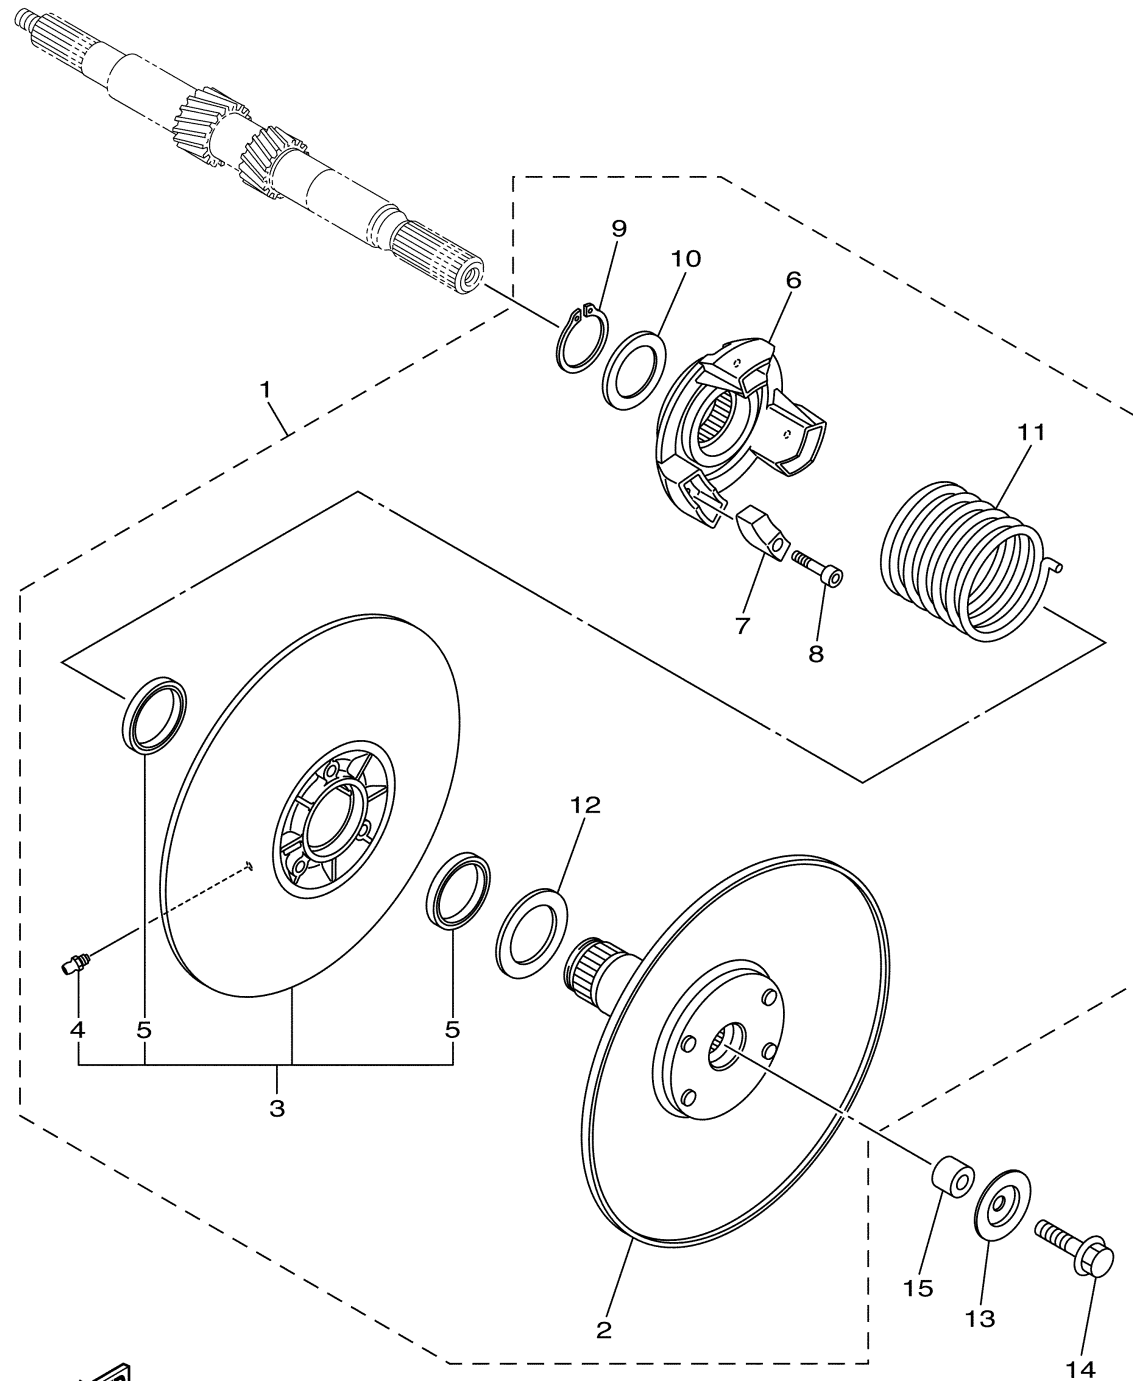

CONTINUED ON NEXT FRAME >

 JC05110-M180

PRIMARY SHEAVE

Ref No.	Part Number	Description	Qty	Remarks
21	J55-G6241-00-00	V-BELT	1	

SECONDARY SHEAVE

Ref No.	Part Number	Description	Qty	Remarks
1	JW8-G6202-20-00	SECONDARY SHEAVE ASSY	1	
2	JW8-G6260-20-00	..SECONDARY FIXED SHEAVE COMP.	1	
3	JW8-G6270-20-00	..SECONDARY SLIDING SHEAVE COMP	1	
4	JW8-F135J-00-00	...NIPPLE	1	
5	JW8-G624B-00-00	...OIL SEAL 2	2	
6	JW8-G6284-00-00	..SEAT, SECONDARY SPRING	1	
7	JW8-E7688-00-00	..SHOE, RAMP	3	
8	JW8-G6159-00-00	..BOLT 3	3	
9	JW8-G5531-00-00	..CLIP, DRIVE SHAFT	1	
10	JW8-G6374-00-00	..COLLAR, SPRING	1	
11	JW8-G6275-10-00	..SPRING, CLUTCH 1	1	
12	JW8-G5677-00-00	..WASHER	1	
13	90209-08018-00	WASHER	1	
14	90105-08002-00	BOLT, FLANGE	1	
15	JW8-G5697-20-00	COLLAR	1	