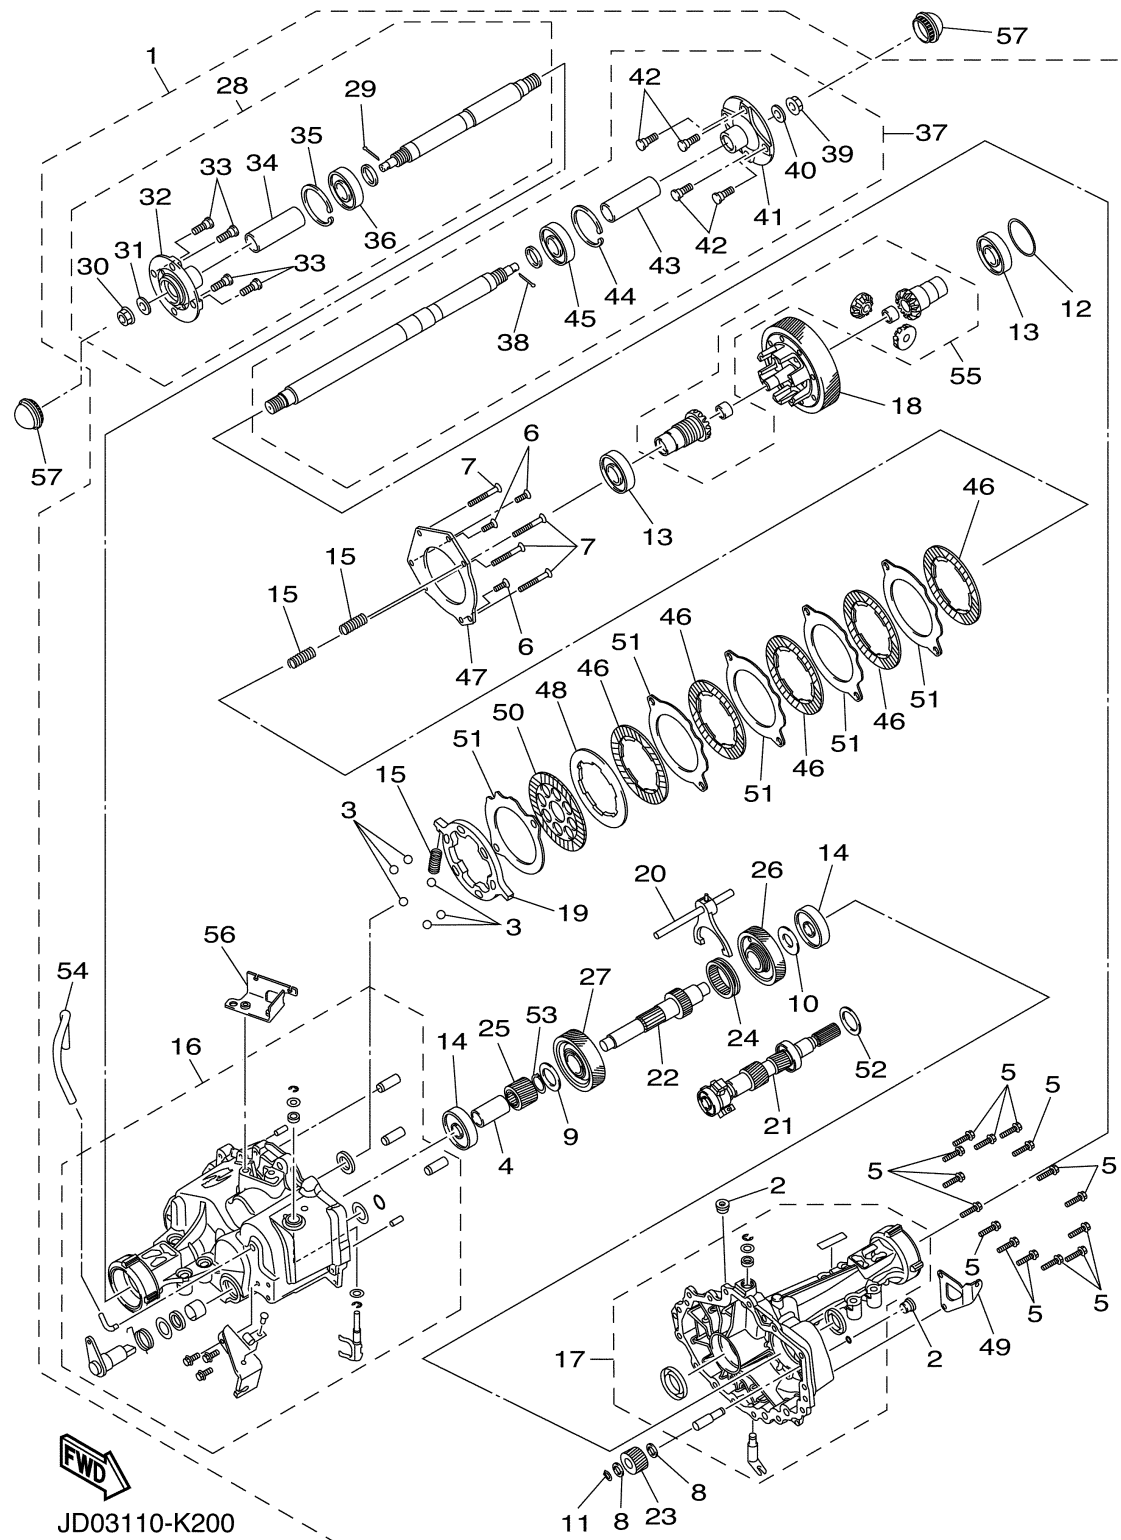

TRANSAXLE & BRAKE

Ref No.	Part Number	Description	Qty	Remarks
21	JW1-G6320-00-00	..INPUT SHAFT ASSY	1	
22	JW1-G6348-00-00	..SHAFT 2	1	
23	JW1-G6356-00-00	..GEAR, IDLER	1	
24	JW1-G6328-00-00	..GEAR, WHEEL 3	1	
25	JW1-G6131-00-00	..GEAR, RING 2	1	
26	JW1-G6361-00-00	..GEAR, COUNTER 1	1	
27	JW1-G6362-00-00	..GEAR, COUNTER 2	1	
28	JW1-G6510-01-00	..REAR AXLE SHAFT COMP.	1	
29	JW1-G633J-00-00	.. PIN, COTTER	1	
30	JW1-G4583-10-00	.. NUT	1	
31	JW1-G2376-00-00	.. WASHER, SPECIAL	1	
32	JW1-G6542-10-00	...HUB	1	
33	JW1-G4178-00-00	...BOLT, STUD	4	
34	JW1-G6128-01-00	...SPACER, BEARING	1	
35	JW1-G4156-00-00	.. RING, SNAP	1	
36	JW1-F2176-00-00	.. BEARING	1	
37	JW1-G6520-01-00	..REAR AXLE SHAFT COMP. 2	1	
38	JW1-G633J-00-00	.. PIN, COTTER	1	
39	JW1-G4583-10-00	.. NUT	1	
40	JW1-G2376-00-00	.. WASHER, SPECIAL	1	

CONTINUED ON NEXT FRAME >