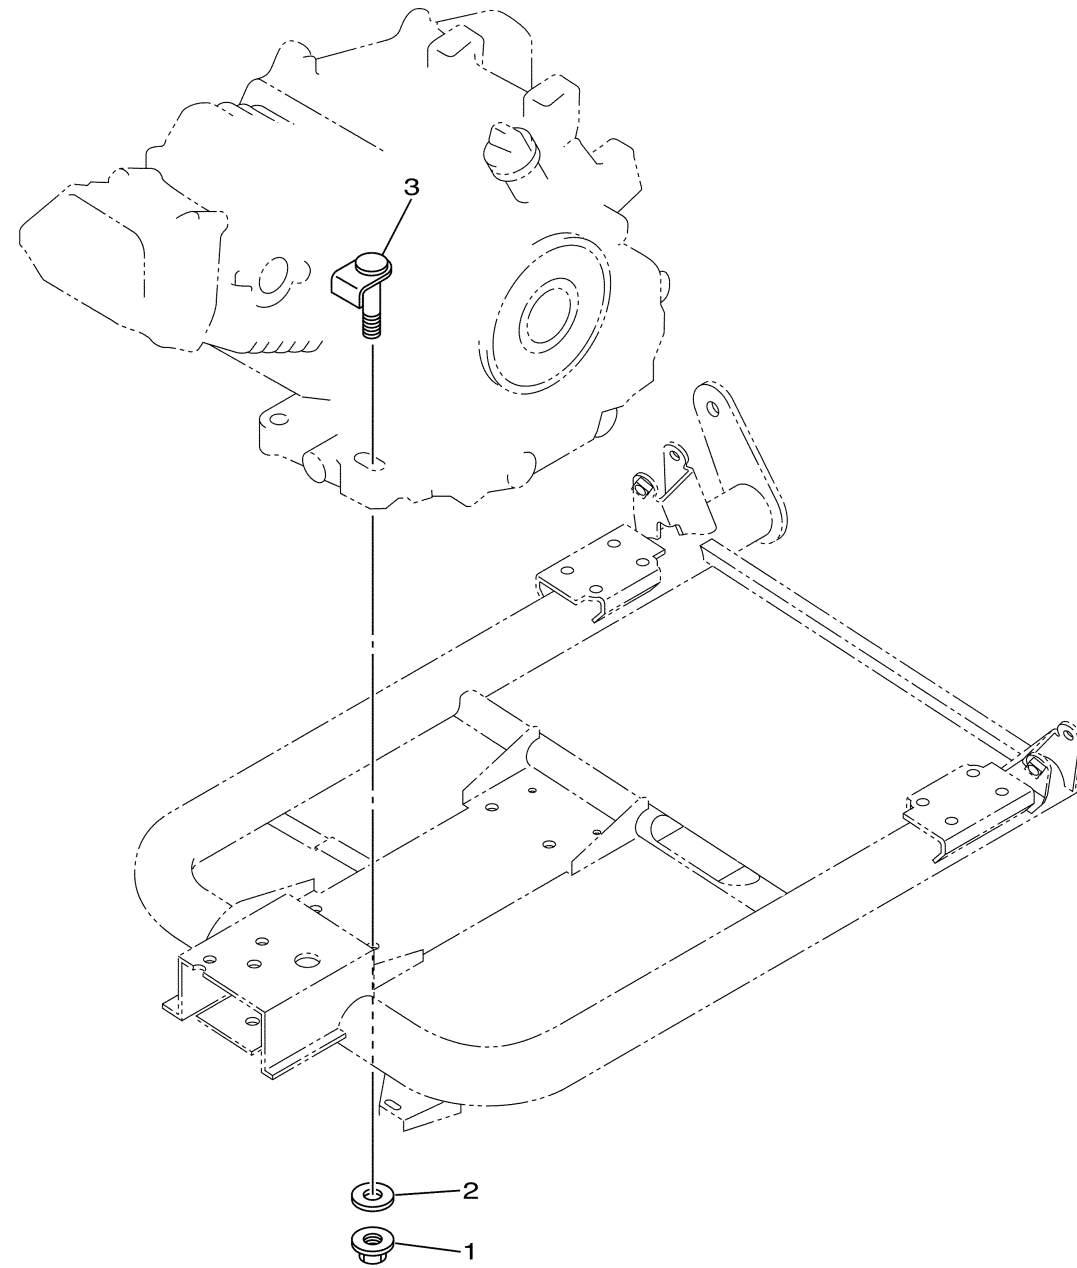

CONTINUED ON NEXT FRAME >

JW61100-H090

CRANKCASE

Ref No.	Part Number	Description	Qty	Remarks
21	93210-22344-00	O-RING	1	
22	J38-15361-00-00	GAUGE, LEVEL	1	

 JW61100-H090

ENGINE BRACKET

Ref No.	Part Number	Description	Qty	Remarks
1	95602-10200-00	NUT, U FLANGE	4	
2	92902-10200-00	WASHER	4	
3	JT0-21481-00-00	BOLT, ENGINE MOUNTING 1	4	