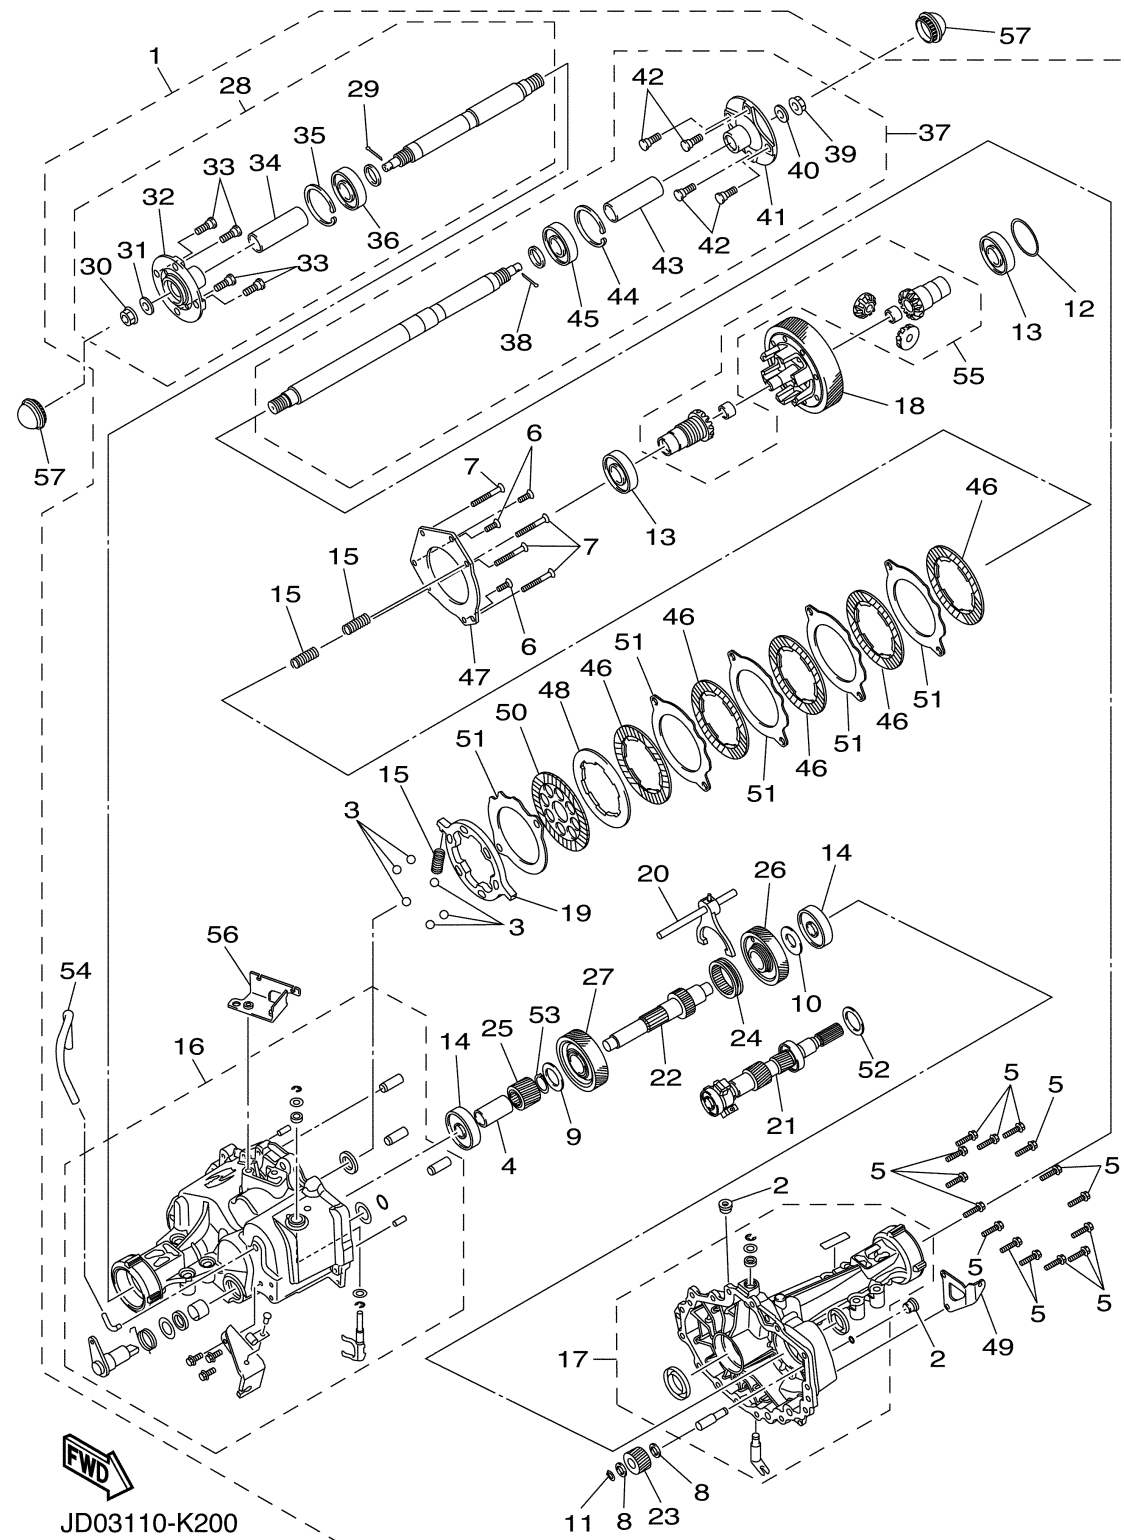

TRANSAXLE & BRAKE

Ref No.	Part Number	Description	Qty	Remarks
41	JW1-G6542-10-00	...HUB	1	
42	JW1-G4178-00-00	...BOLT, STUD	4	
43	JW1-G6128-01-00	...SPACER, BEARING	1	
44	JW1-G4156-00-00	.. RING, SNAP	1	
45	JW1-F2176-00-00	.. BEARING	1	
46	JW1-G6336-00-00	..PLATE 1	5	
47	JW1-G6114-00-00	..PLATE, COVER	1	
48	JW1-G4526-00-00	..PLATE	1	
49	JW1-G6554-00-00	..BRACKET 1	1	
50	JW1-G6345-00-00	..DISC, FRICTION	1	
51	JW1-G633H-00-00	..PLATE 2	5	
52	JW1-G6344-00-00	..SHIM	1	UN
53	JW1-G6854-00-00	..RING	1	
54	JW1-G6894-00-00	..HOSE	1	
55	JW1-G6410-20-00	..DIFFERENTIAL ASSY.	1	
56	JW1-G1661-00-00	..BRACKET 1	1	
57	JN6-F5118-01-00	COVER, HUB DUST	2