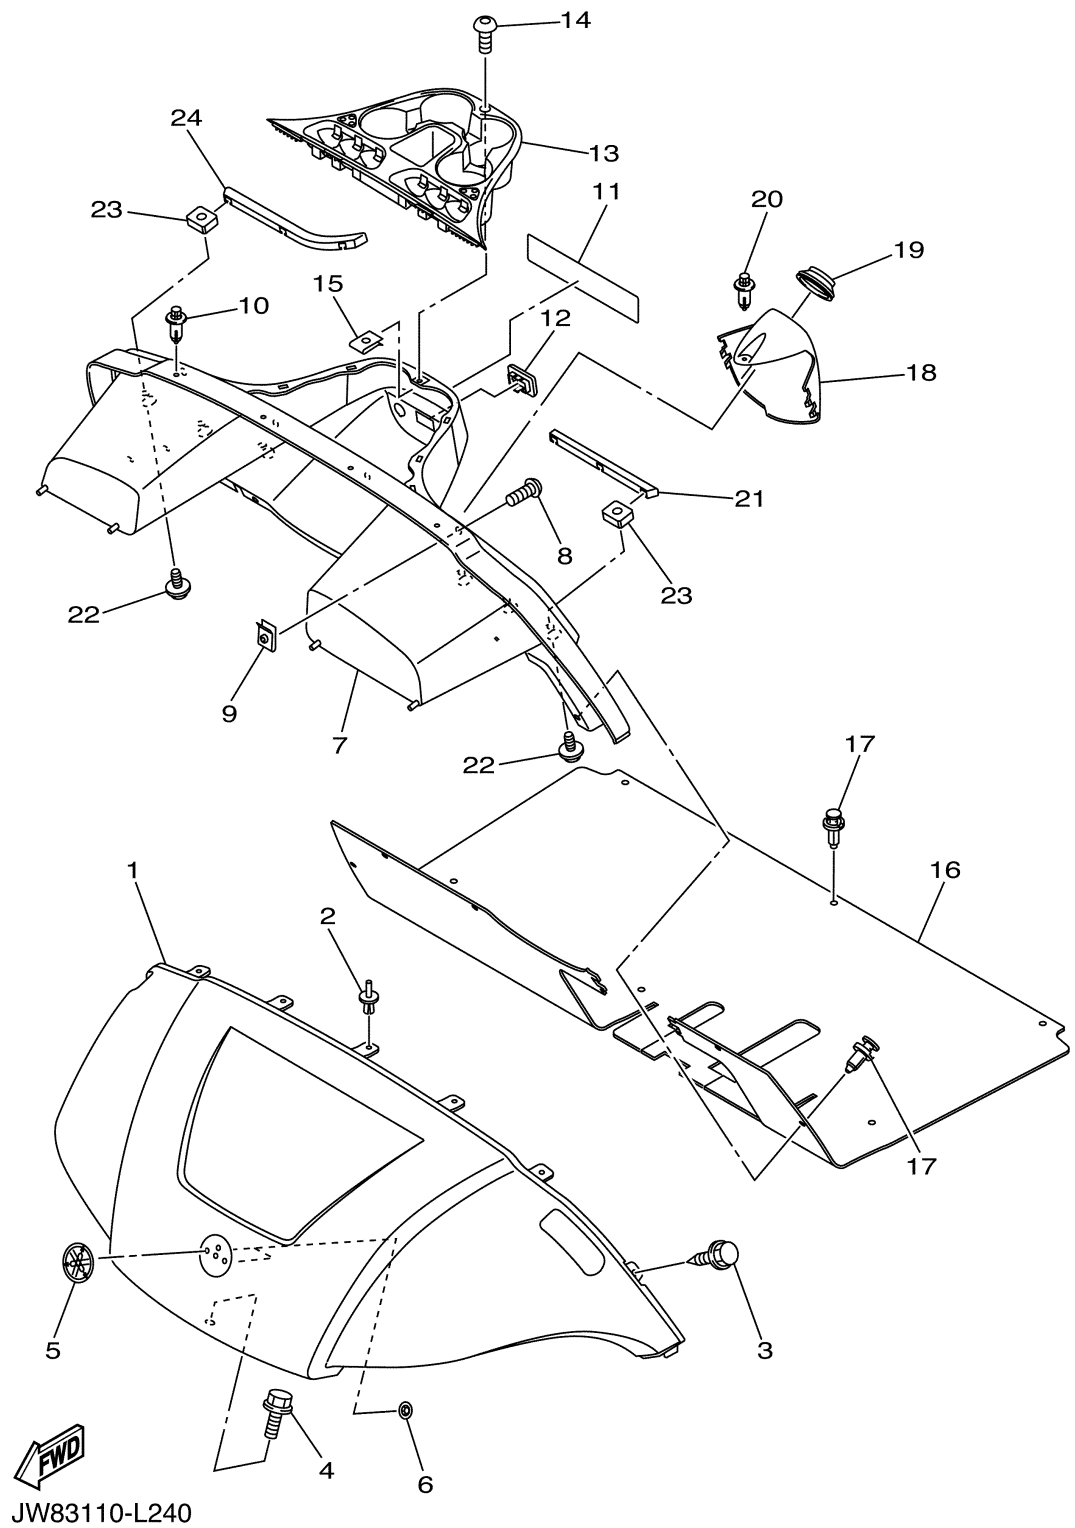

BODY

Ref No.	Part Number	Description	Qty	Remarks
1	JW1-K8115-01-00	COWL, FRONT	1	UR FOR WS7
1	JW1-K8115-11-00	COWL, FRONT	1	UR FOR VDGS1
1	JW1-K8115-21-00	COWL, FRONT	1	UR FOR HTR
1	JW1-K8115-31-00	COWL, FRONT	1	UR FOR LNYM8
1	JW1-K8115-51-00	COWL, FRONT	1	UR FOR BMG
1	JW1-K8115-80-00	COWL, FRONT	1	UR FOR DPBST
1	JW1-K8115-90-00	COWL, FRONT	1	UR FOR LNMP
2	90267-63047-00	RIVET, BLIND	5	
3	JW1-F3396-01-00	SCREW, SPECIAL	2	
4	90105-06870-00	BOLT, FLANGE	1	
5	JW1-F4161-10-00	EMBLEM 1	1	
6	90183-06071-00	NUT, SPRING	2	
7	JW1-K8114-01-00	PANEL, FRONT	1	
8	90111-05805-00	BOLT,HEX. SOCKET BUTTON	4	
9	90183-05008-00	NUT, SPRING	4	
10	90269-07001-00	RIVET	5	
11	JW1-K7768-00-00	LABEL, WARNING (E)	1	
12	JW1-F312G-00-00	PLUG	1	
13	JW8-K835E-00-00	HOLDER, BEVERAGE	1	
14	90111-05805-00	BOLT,HEX. SOCKET BUTTON	1	

CONTINUED ON NEXT FRAME >