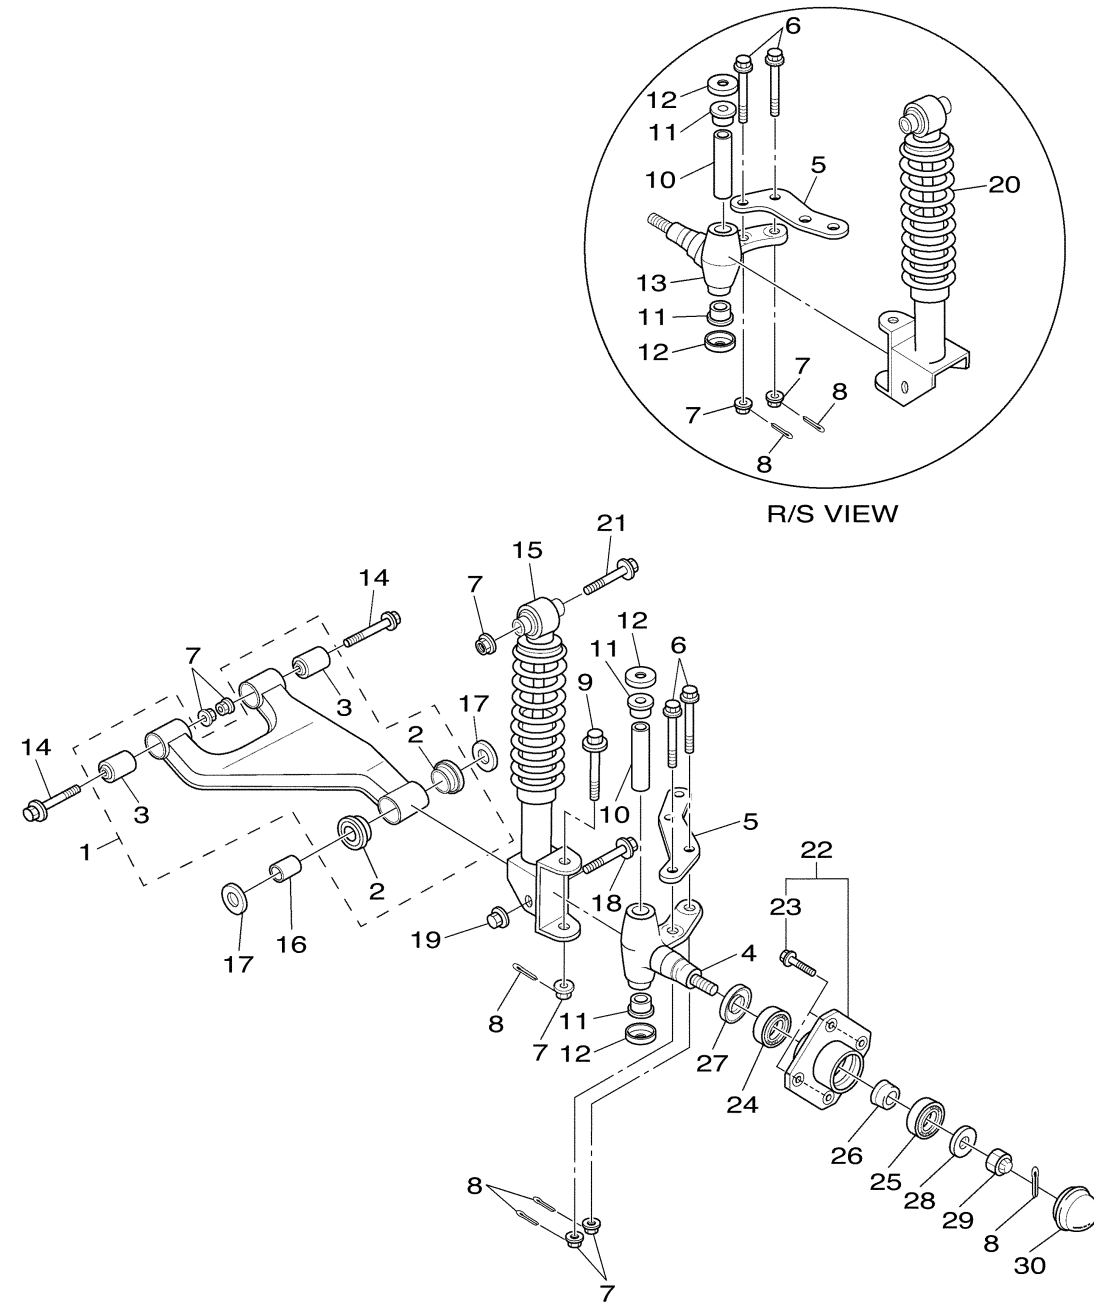

FRONT SUSPENSION

Ref No.	Part Number	Description	Qty	Remarks
1	JU0-F3570-20-00	FRONT LOWER ARM COMP.	2	
2	90381-18001-00	. .BUSH, SOLID	2	
3	2HR-23526-00-00	. BUSH	2	
4	JU0-F3511-10-00	KNUCKLE, STEERING 1	1	
5	JW1-F3512-00-00	ARM, KNUCKLE 1	2	
6	90105-10728-00	BOLT, FLANGE	4	
7	95602-10200-00	NUT, U FLANGE	12	
8	91402-25020-00	PIN, COTTER	8	
9	90105-10064-00	BOLT, FLANGE	2	
10	2NL-23448-00-00	SPACER	2	
11	90381-17067-00	.BUSH, SOLID	4	
12	2NL-23517-00-00	COVER, THRUST 1	4	
13	JU0-F3521-10-00	KNUCKLE, STEERING 2	1	
14	90105-10267-00	BOLT, FLANGE	4	
15	JW1-F3350-10-00	SHOCK ABSORBER ASSY	1	
16	90387-12016-00	COLLAR	2	
17	401-22128-01-00	COVER, THRUST 1	4	
18	95812-12080-00	BOLT, FLANGE	2	
19	95612-12100-00	NUT, U	2	
20	JW1-F3390-10-00	SHOCK ABSORBER ASSY 2	1	

CONTINUED ON NEXT FRAME >

JW15110-J130