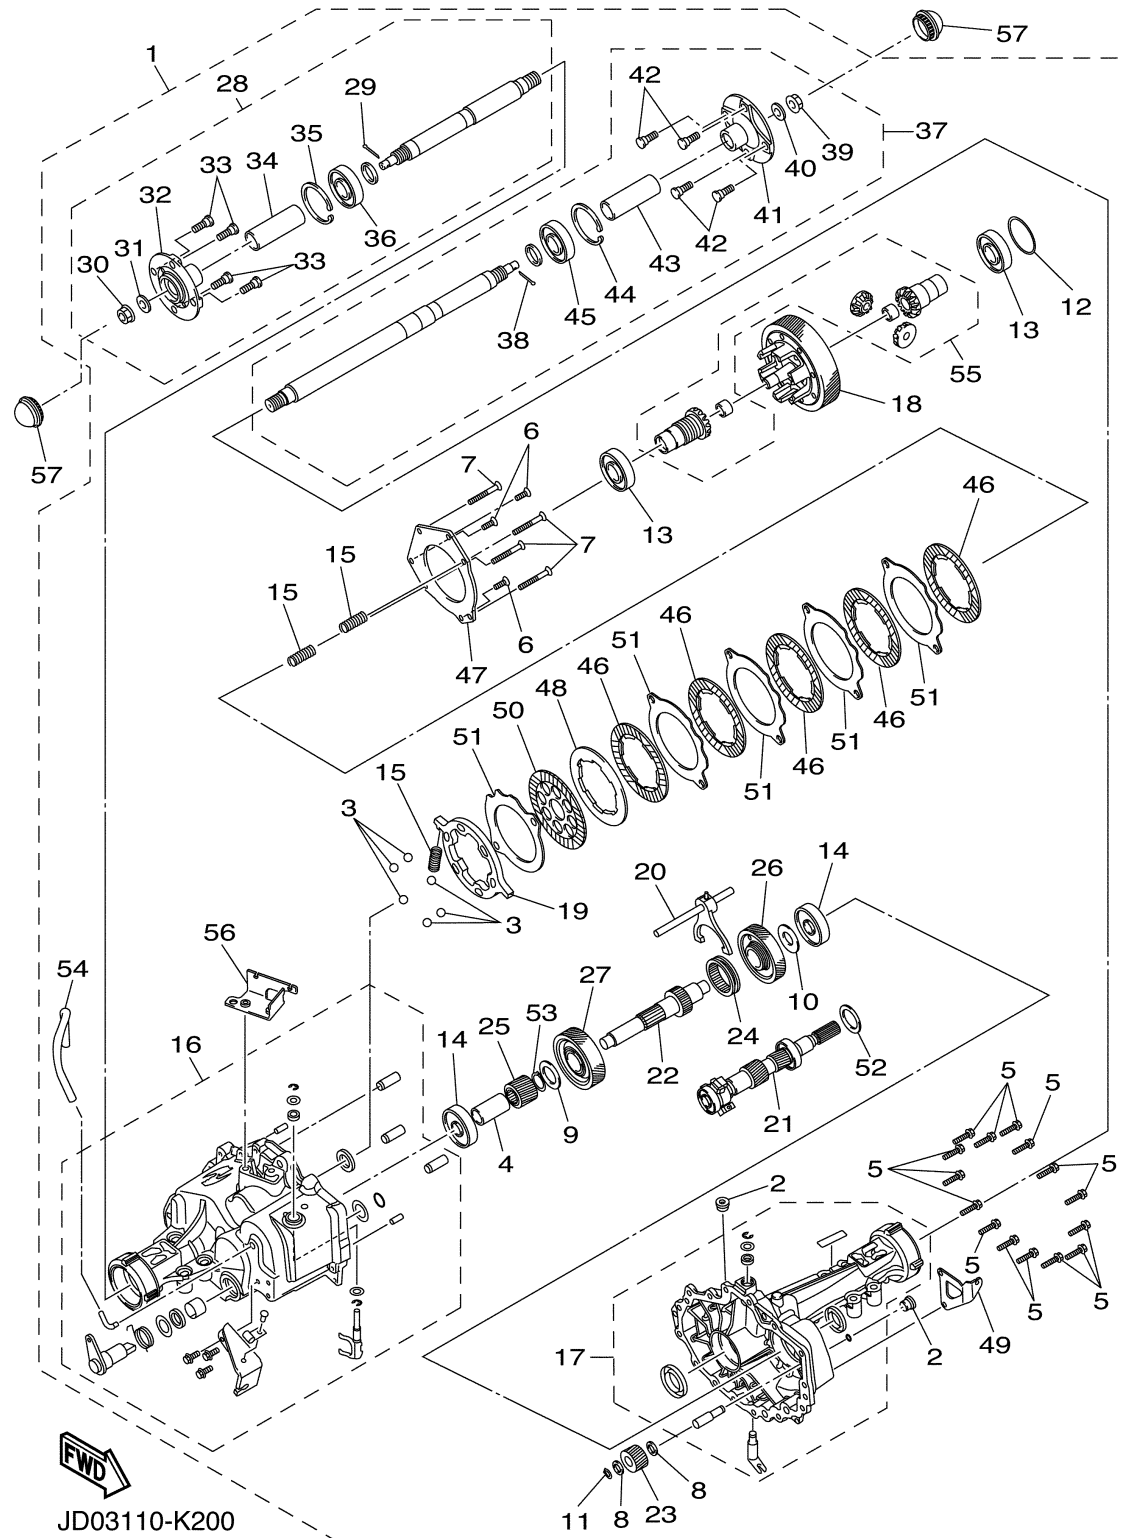

TRANSAXLE & BRAKE

Ref No.	Part Number	Description	Qty	Remarks
1	JW1-G6300-02-00	TRANS AXLE ASSY	1	
2	JW1-G6168-00-00	..PLUG, DRAIN 1	2	
3	JW1-F4684-00-00	..BALL	6	
4	JW1-G4132-00-00	..BUSHING	1	
5	JW1-G4582-00-00	..BOLT, 2	15	
6	JW1-G4189-00-00	..SCREW	3	
7	JW1-G6158-00-00	..BOLT 2	4	
8	JW1-G4188-00-00	..WASHER	2	
9	JW1-G5677-00-00	..WASHER	1	
10	JW1-G5618-00-00	..WASHER, 1	1	
11	JW1-G6443-00-00	..RING, HOLDOUT	1	
12	JW1-G6117-00-00	..SHIM, RING GEAR	1	UN
13	JW1-G6164-00-00	..BEARING 1	2	
14	JW1-G6165-00-00	..BEARING 2	2	
15	JW1-G4135-00-00	..SPRING	3	
16	JW1-G6540-02-00	..REAR AXLE HOUSING COMP.	1	
17	JW1-G6550-02-00	..REAR AXLE HOUSING COMP. 2	1	
18	JW1-G6110-00-00	..RING GEAR COMP.	1	
19	JW1-F384K-00-00	..BALL, SEAT	1	
20	JW1-G4120-00-00	..HANDLE GEAR SHIFT ASSY	1	

CONTINUED ON NEXT FRAME >