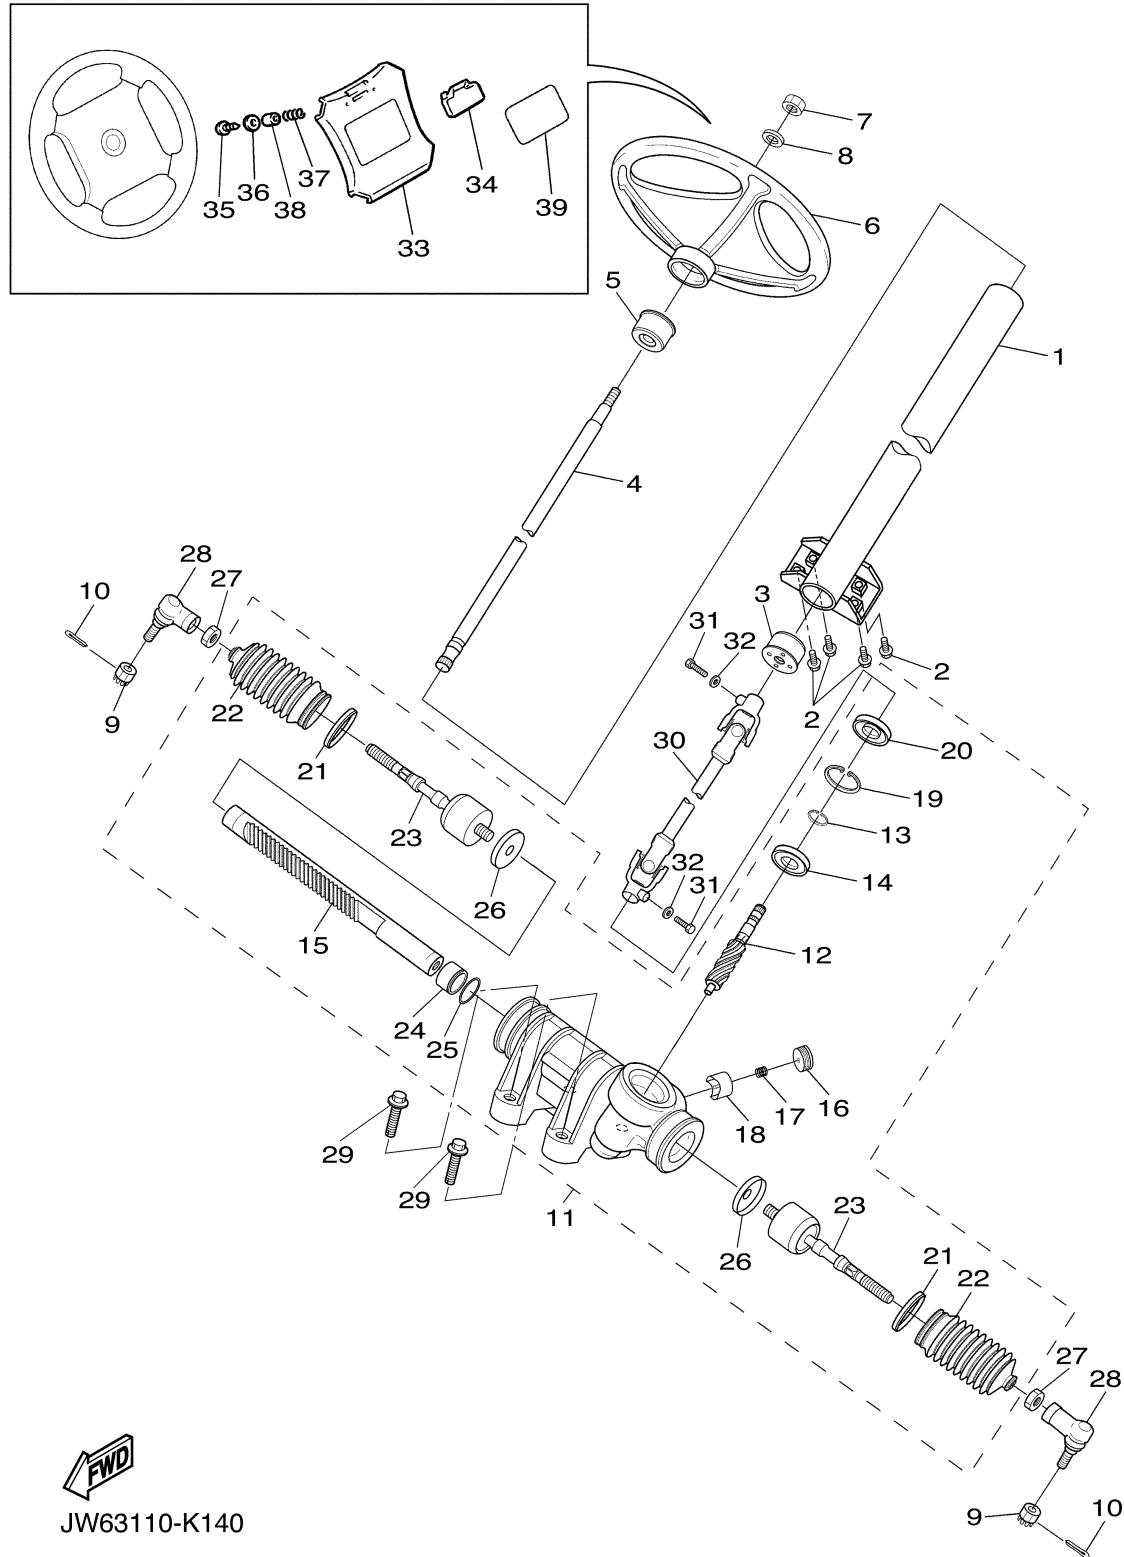

STEERING

Ref No.	Part Number	Description	Qty	Remarks
1	JW1-F3811-02-00	COLUMN, STEERING	1	
2	95812-08020-00	BOLT, FLANGE	4	
3	JU0-F3857-11-00	HOLDER	1	
4	JU0-F3828-10-00	ROD, STEERING	1	
5	JU0-F3857-11-00	HOLDER	1	
6	JN3-F3838-00-00	WHEEL, STEERING	1	
7	90185-12061-00	NUT, SELF-LOCKING	1	
8	92902-12200-00	WASHER	1	
9	95602-12200-00	NUT, SELF-LOCKING	2	
10	91402-25020-00	PIN, COTTER	2	
11	JW1-F3400-00-00	STEERING ASSY	1	
12	JW1-F387A-00-00	..GEAR,PINION	1	
13	JW1-F3183-00-00	..CIRCLIP	1	
14	JW1-F3812-00-00	..BEARING, STEERING	1	
15	JW1-F387E-00-00	..GEAR, RACK	1	
16	5UG-F387G-00-00	..COVER, ADJUST	1	
17	5UG-F387K-00-00	..SPRING, PRESSURE	1	
18	5UG-F387F-00-00	..PAD, PRESSURE	1	
19	5UG-F387J-00-00	..RING, STOPPER	1	
20	5UG-F3844-00-00	..SEAL	1	

CONTINUED ON NEXT FRAME >

FWD
JW63110-K140