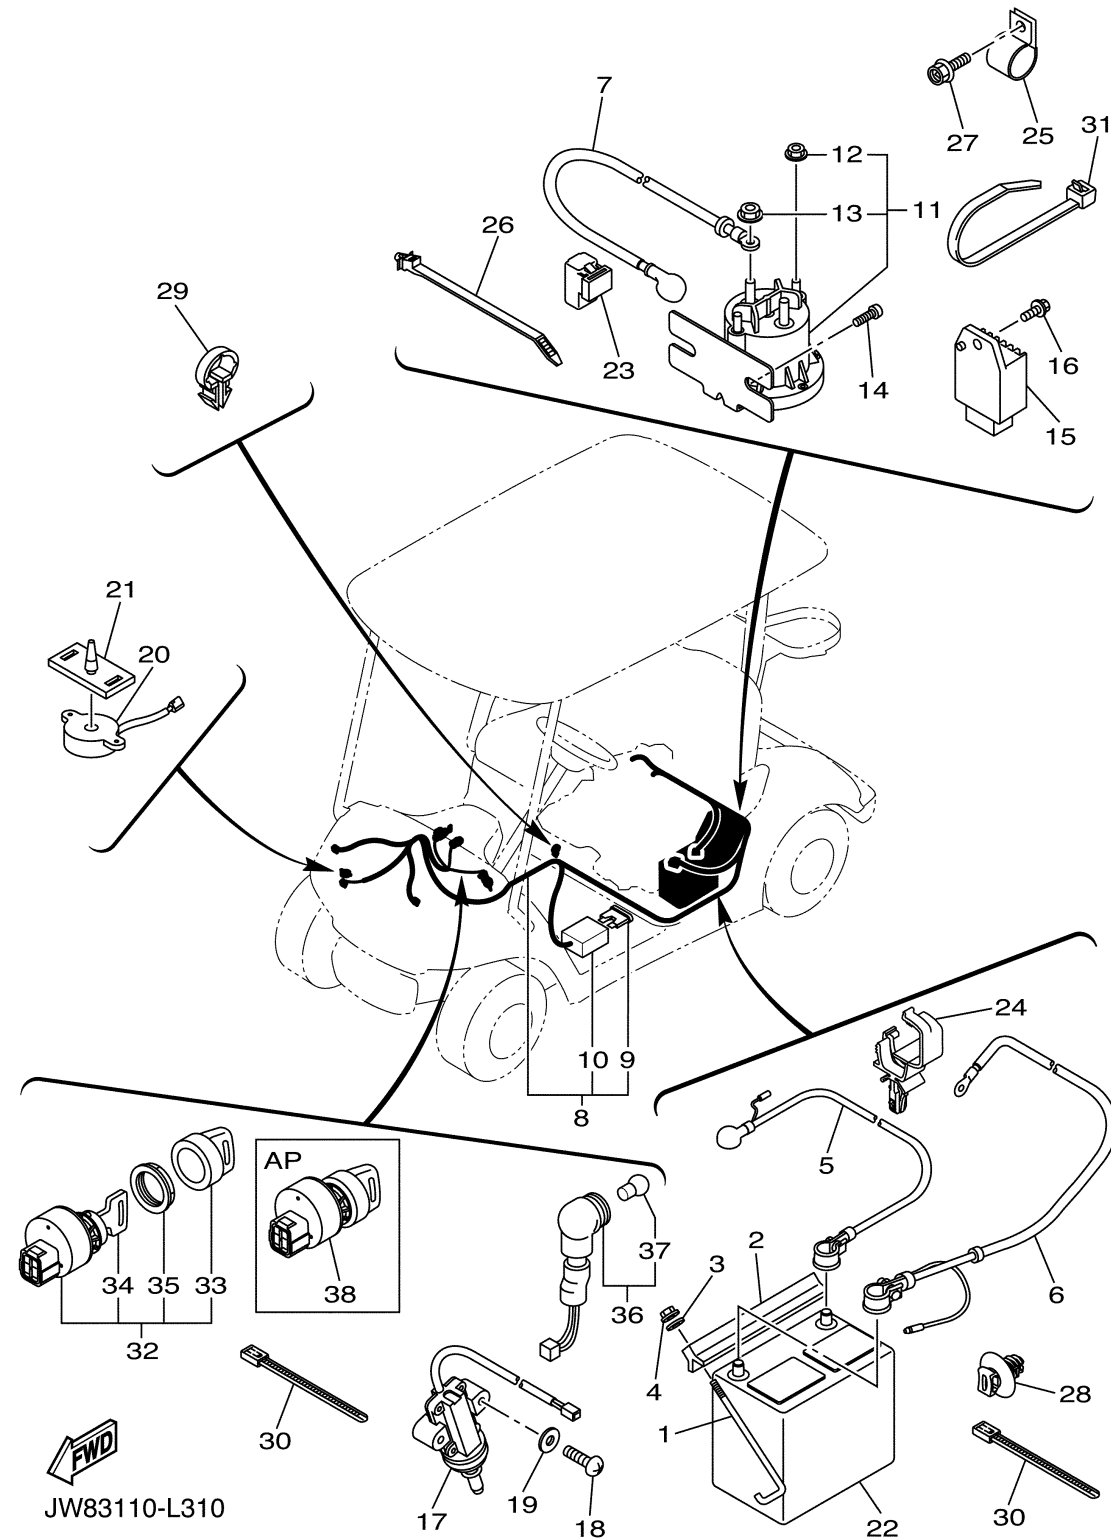

ELECTRICAL 2

Ref No.	Part Number	Description	Qty	Remarks
1	JW1-H2133-00-00	SCREW, FITTING	2	
2	J55-H2136-00-00	PLATE, BATTERY FITTING	1	
3	92902-06200-00	.WASHER	2	
4	95702-06500-00	NUT, FLANGE	2	
5	JW1-H2115-01-00	WIRE, PLUS LEAD	1	
6	JW1-H2116-02-00	WIRE, MINUS LEAD	1	
7	JW1-H2117-00-00	WIRE, LEAD	1	
8	JW8-H2590-10-00	WIRE HARNESS ASSY	1	
9	42X-82151-00-00	. .FUSE (10A-BL)	1	
10	JR1-H2150-00-00	. .FUSE HOLDER ASSY	1	
11	JW1-H1950-00-00	RELAY ASSY	1	
12	90179-05807-00	. .NUT	2	
13	90179-08824-00	. .NUT	2	
14	90105-06831-00	BOLT, FLANGE	2	
15	JF2-81910-10-00	VOLTAGE REGULATOR ASSY	1	
16	90105-06870-00	BOLT, FLANGE	1	
17	JF7-82817-22-00	SWITCH	1	
18	98502-05025-00	SCREW, PAN HEAD	2	
19	92902-05600-00	WASHER, PLATE	2	
20	JR1-H3383-02-00	BUZZER	1	

CONTINUED ON NEXT FRAME >