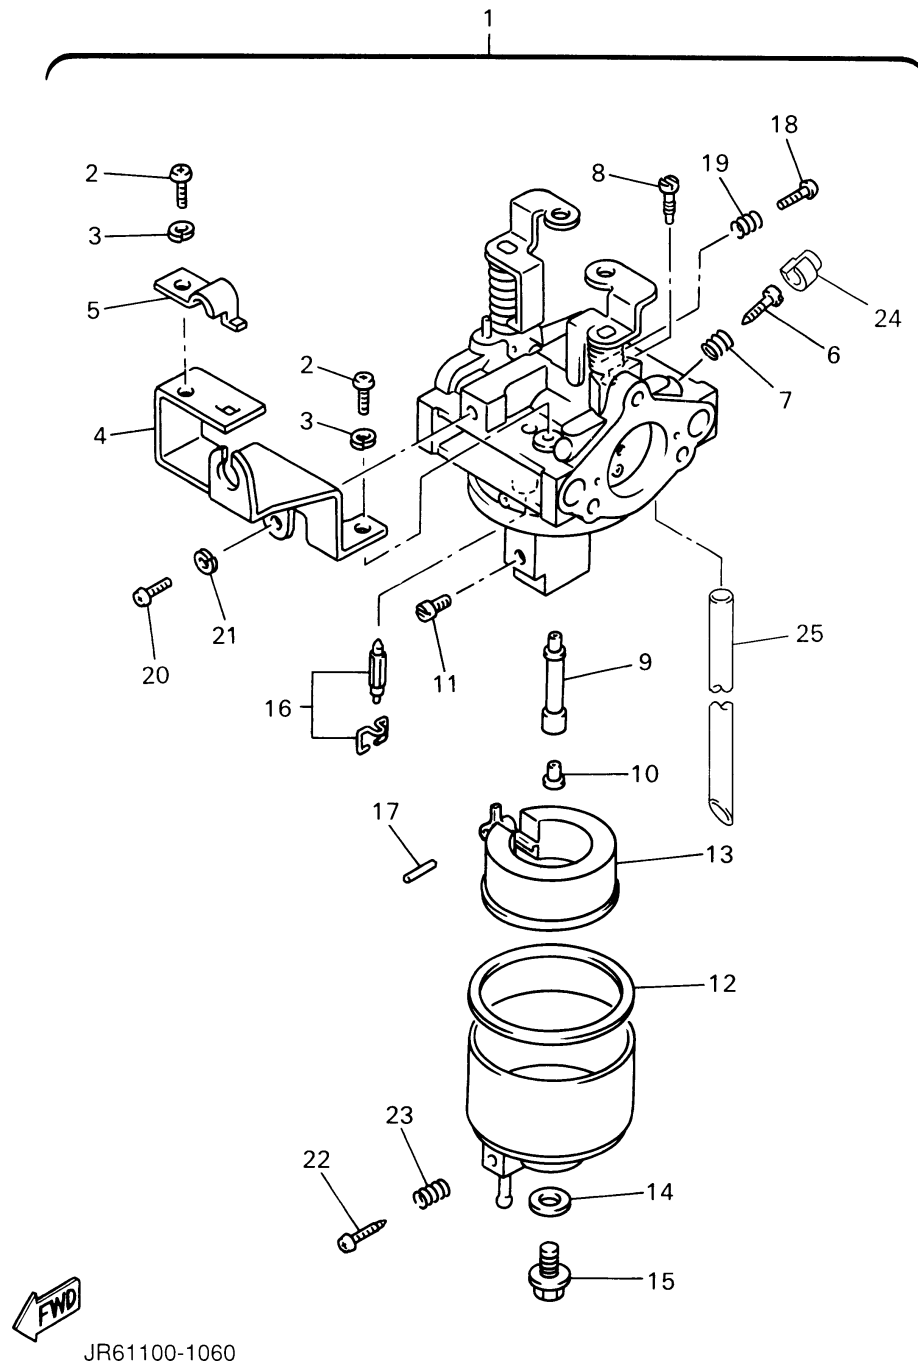

JW71100-H060

CARBURETOR

Ref No.	Part Number	Description	Qty	Remarks
1	JR6-14101-00-00	CARBURETOR ASSY 1	1	
2	98507-05008-00	..SCREW, PAN HEAD	2	
3	92990-05100-00	..WASHER, SPRING	2	
4	JN6-14291-00-00	..BRACKET 1	1	
5	J10-14227-00-00	..PLATE	1	
6	7NJ-14211-00-00	..SCREW, PILOT ADJUSTING	1	
7	73A-14212-10-00	..SPRING	1	
8	732-14142-65-A0	..JET, PILOT (# 65)	1	
9	JN6-1495H-3B-00	..NOZZLE, MAIN	1	
10	73A-1414G-00-00	..PIPE, MAIN BLEED	1	
11	3G2-1423A-67-00	..JET, MAIN (# 82.5)	1	AP
11	3G2-1423E-33-A0	..JET, MAIN (#83.8)	1	AP
11	3G2-1423A-68-A0	..JET, MAIN (# 87.5)	1	STD
12	796-14184-00-00	..GASKET, FLOAT CHAMBER	1	
13	JN6-14185-00-00	..FLOAT	1	
14	127-14198-00-00	..GASKET	1	
15	7R1-14162-00-00	..BOLT, HOLDING	1	
16	JN5-14150-00-00	..NEEDLE ASSY (WITH CLIP)	1	
17	22F-14186-00-00	..PIN, FLOAT	1	
18	1WG-14922-00-00	..SCREW, THROTTLE	1	

CONTINUED ON NEXT FRAME >

CARBURETOR

Ref No.	Part Number	Description	Qty	Remarks
19	73A-14212-10-00	..SPRING	1	
20	98507-04010-00	..SCREW, PAN HEAD	1	
21	92902-04100-00	..WASHER, SPRING	1	
22	7E1-14191-00-00	...PLUG, DRAIN	1	
23	73A-14212-00-00	...SPRING	1	
24	7LV-14118-00-00	..CAP	1	
25	1KT-14197-01-00	..PIPE	1	