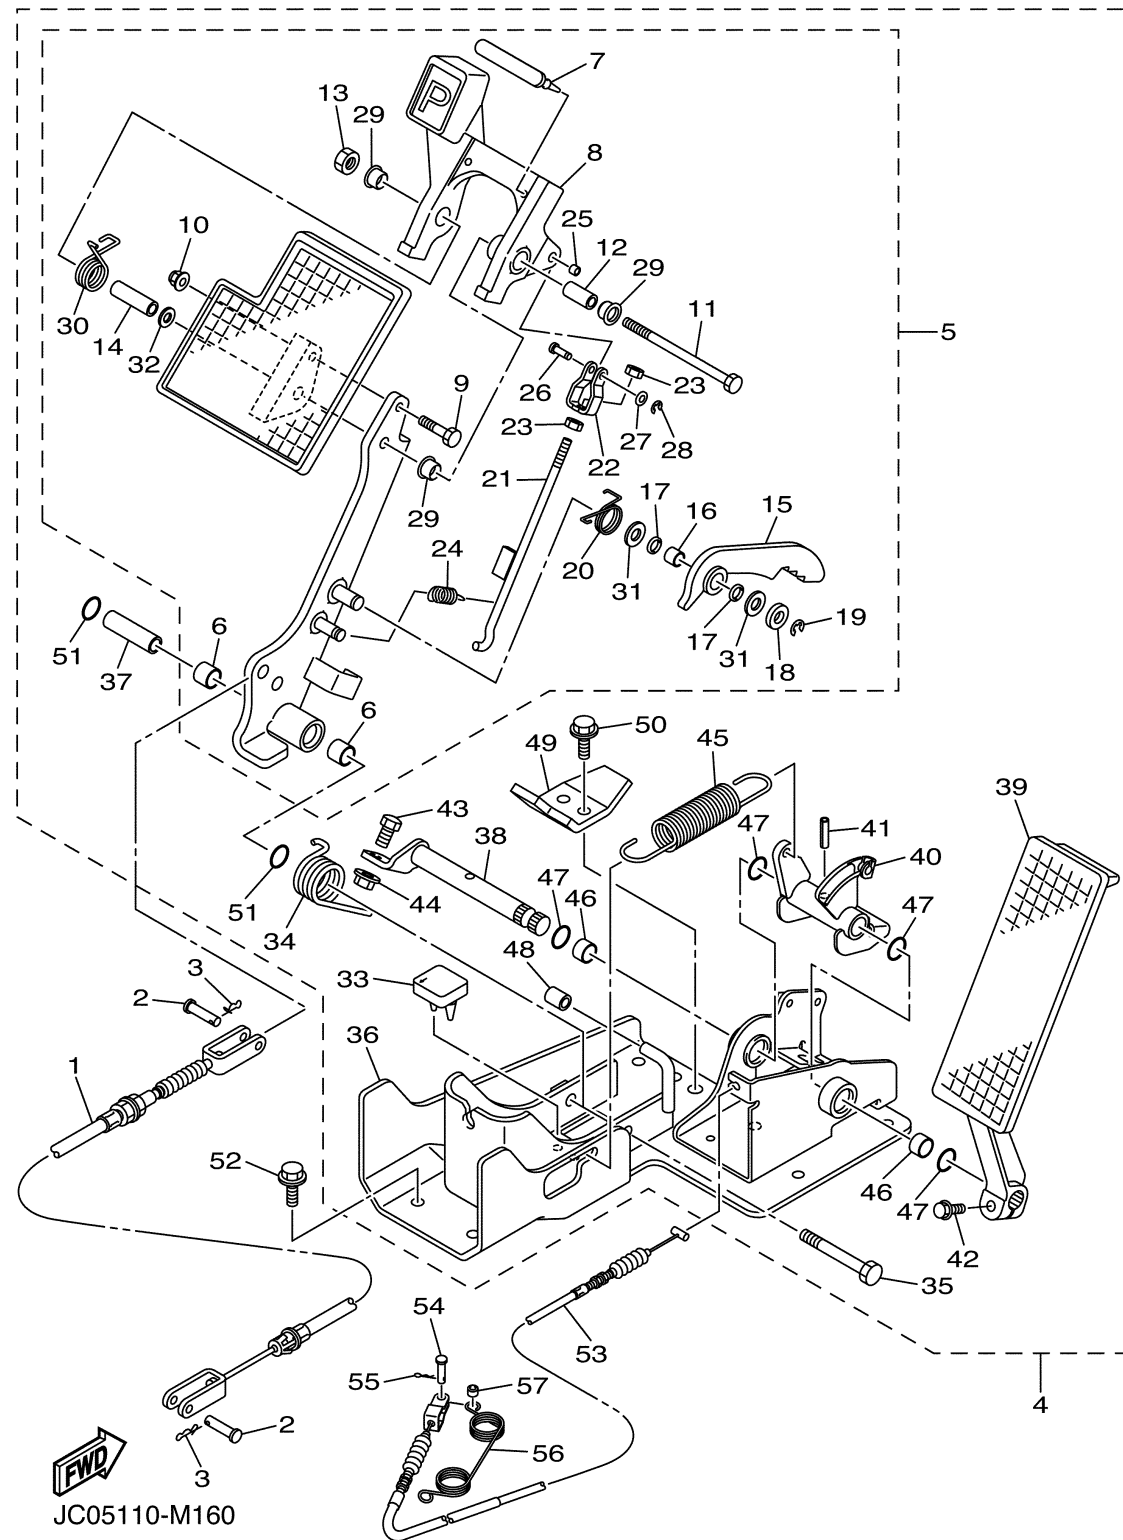

PEDAL ASSEMBLY

Ref No.	Part Number	Description	Qty	Remarks
1	JW1-F6341-31-00	WIRE, BRAKE 1	1	
2	91702-10028-00	PIN, CLEVIS	2	
3	90468-20196-00	CLIP	2	
4	JW8-F7850-20-00	PEDAL ASSY (L.H)	1	
5	JW9-F7200-20-00	. . .PEDAL, BRAKE	1	
6	JW8-F7814-20-00	. . .BUSH, PEDAL	2	
7	JW9-F5672-00-00	. . . .PAD, PARKING PEDAL	1	
8	JW9-F5671-00-00	. . . .PEDAL, PARKING BRAKE	1	
9	JW8-F7117-00-00	. . . .BOLT, MAIN STAND	1	
10	JW8-F8363-00-00	. . . .NUT	1	
11	JW8-F7416-00-00	. . . .BOLT, FOOTREST	1	
12	JW8-F639N-00-00	. . . .COLLAR	1	
13	JW8-F7218-00-00	. . . .NUT	1	
14	JW8-F7113-00-00	. . . .COLLAR, MAIN STAND	1	
15	JW9-F5666-00-00	. . . .SECTOR, PARKING BRAKE	1	
16	JW8-F7121-00-00	. . . .BUSH	1	
17	JW9-F7221-00-00	. . . .SEAL, SHAFT	2	
18	JW8-F7322-00-00	. . . .WASHER	1	
19	JW8-F3183-00-00	. . . .CIRCLIP	1	
20	JW8-F7426-00-00	. . . .SPRING, RETURN	1	

CONTINUED ON NEXT FRAME >