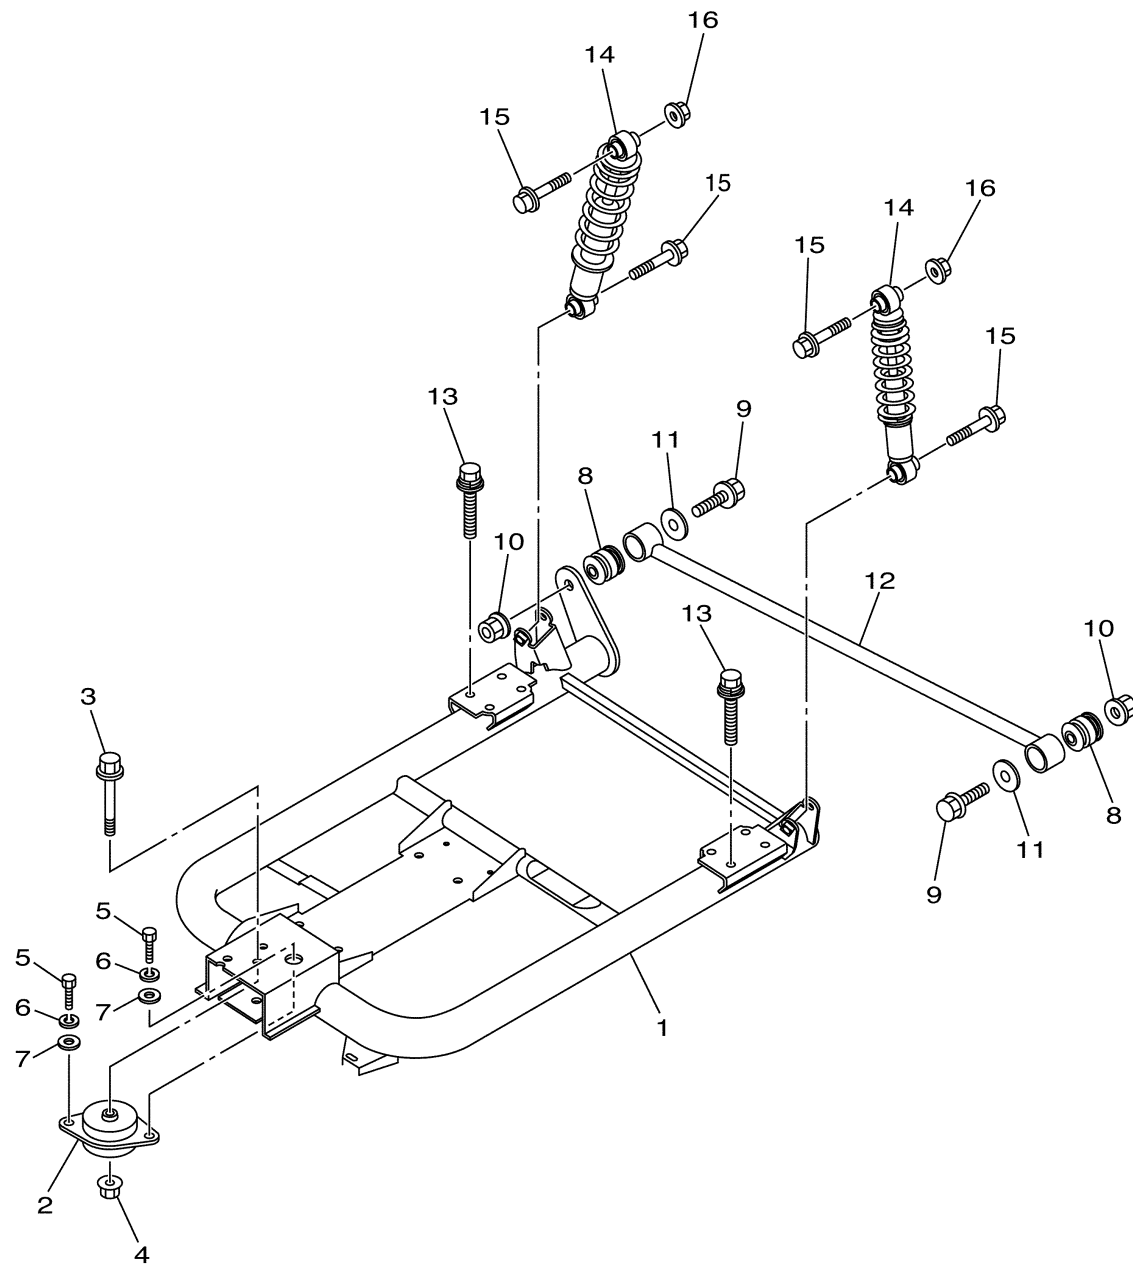

REAR ARM & SUSPENSION

Ref No.	Part Number	Description	Qty	Remarks
1	JW1-F2110-12-00	REAR ARM COMP.	1	
2	JN6-F2123-10-00	BUSH 1	1	
3	90105-13800-00	BOLT, FLANGE	1	
4	90179-13800-00	NUT	1	
5	97012-10020-00	BOLT	2	
6	92902-10100-00	WASHER, SPRING	2	
7	92902-10600-00	WASHER, PLATE	2	
8	JN6-F2124-10-00	BUSH 2	2	
9	95812-12065-00	BOLT, FLANGE	2	
10	95602-12200-00	NUT, SELF-LOCKING	2	
11	90201-128S4-00	WASHER, PLATE	2	
12	JW1-F217G-10-00	ROD, CONNECTING 2	1	
13	JW1-F2277-00-00	BOLT	8	
14	JW1-F2210-10-00	SHOCK ABSORBER ASSY, REAR	2	
15	95817-10055-00	BOLT, FLANGE	4	
16	95602-10200-00	NUT, U FLANGE	2	

JD03100-K110