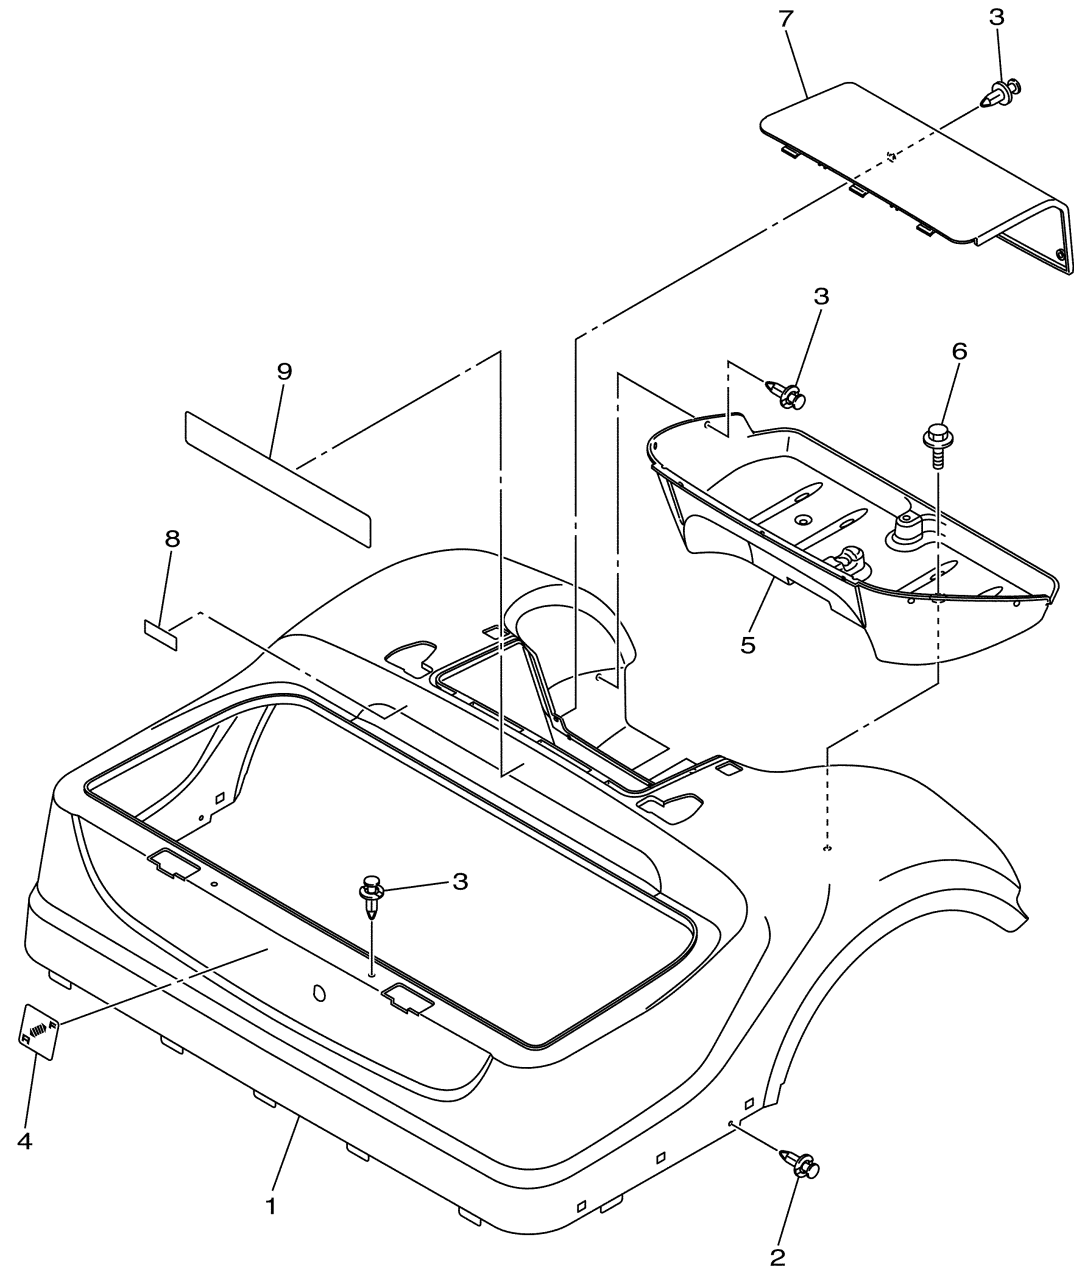

BODY 2

Ref No.	Part Number	Description	Qty	Remarks
1	JW1-K8142-00-00	PANEL, REAR BODY	1	UR FOR WS7
1	JW1-K8142-10-00	PANEL, REAR BODY	1	UR FOR VDGS1
1	JW1-K8142-20-00	PANEL, REAR BODY	1	UR FOR HTR
1	JW1-K8142-30-00	PANEL, REAR BODY	1	UR FOR LNYM8
1	JW1-K8142-50-00	PANEL, REAR BODY	1	UR FOR BMG
1	JW1-K8142-80-00	PANEL, REAR BODY	1	UR FOR DPBST
1	JW1-K8142-90-00	PANEL, REAR BODY	1	UR FOR LNMP
2	90269-06804-00	RIVET	2	
3	90269-08813-00	RIVET	11	
4	JW1-K7741-00-00	INDICATOR 1	1	
5	JW1-K8237-10-00	COVER, REAR FLOOR	1	
6	JW1-K6179-01-00	BOLT, SPECIAL 1	2	
7	JW1-K8151-00-00	PANEL, INSPECTION LID 1	1	
8	JN6-H2377-00-00	LABEL	1	
9	JW1-K8297-01-00	PLATE, CAUTION 1 (E,F)	1	

JW83110-L250