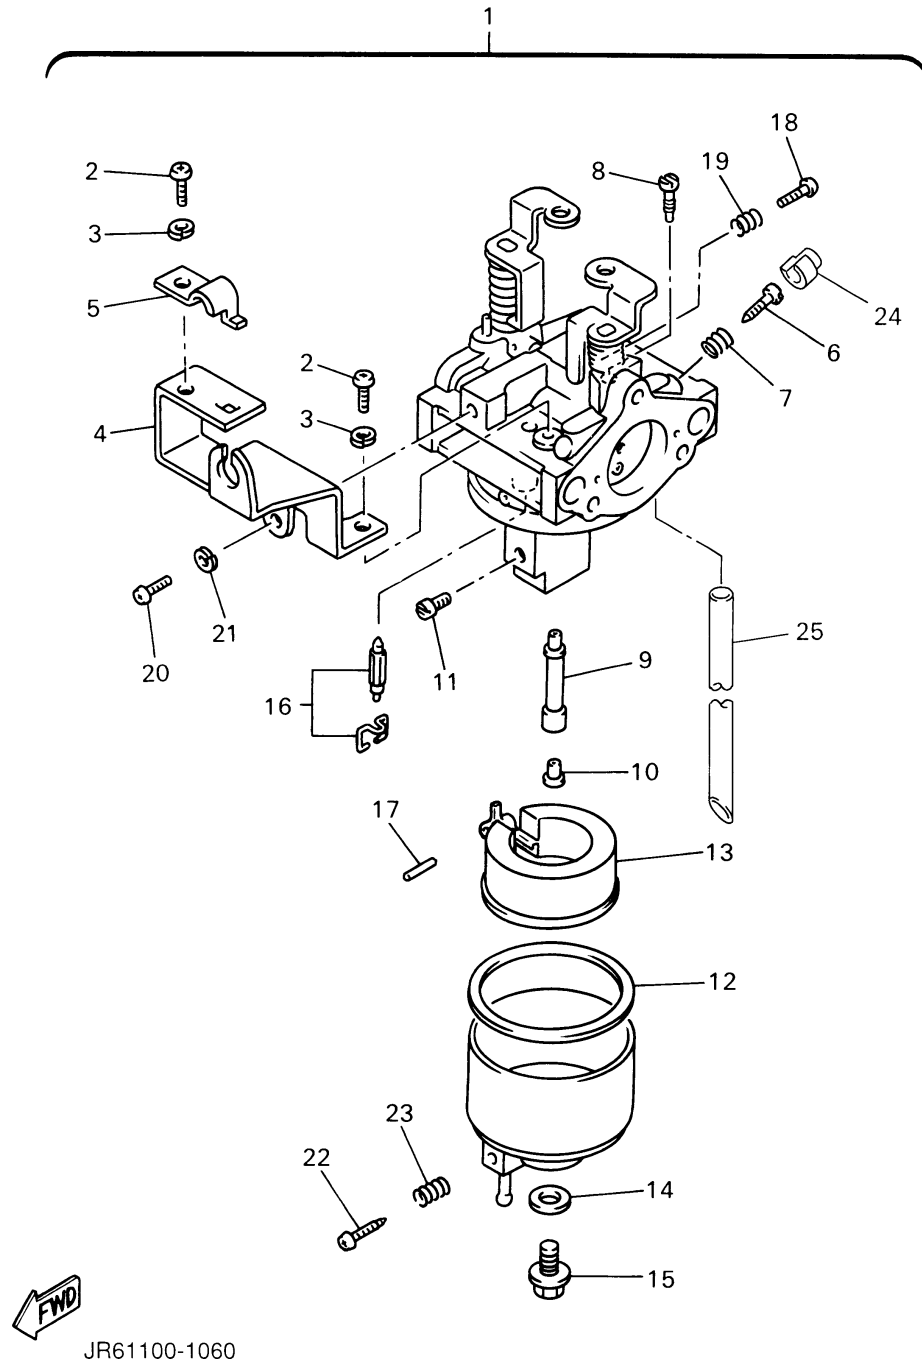

JW71100-H060

CARBURETOR

Ref No.	Part Number	Description	Qty	Remarks
1	JR6-14101-00-00	CARBURETOR ASSY 1	1	
2	98507-05008-00	..SCREW, PAN HEAD	2	
3	92990-05100-00	..WASHER, SPRING	2	
4	JN6-14291-00-00	..BRACKET 1	1	
5	J10-14227-00-00	..PLATE	1	
6	7NJ-14211-00-00	..SCREW, PILOT ADJUSTING	1	
7	73A-14212-10-00	..SPRING	1	
8	732-14142-65-A0	..JET, PILOT (# 65)	1	
9	JN6-1495H-3B-00	..NOZZLE, MAIN	1	
10	73A-1414G-00-00	..PIPE, MAIN BLEED	1	
11	3G2-1423A-67-00	..JET, MAIN (# 82.5)	1	AP
11	3G2-1423E-33-A0	..JET, MAIN (#83.8)	1	AP
11	3G2-1423A-68-A0	..JET, MAIN (# 87.5)	1	STD
12	796-14184-00-00	..GASKET, FLOAT CHAMBER	1	
13	JN6-14185-00-00	..FLOAT	1	
14	127-14198-00-00	..GASKET	1	
15	7R1-14162-00-00	..BOLT, HOLDING	1	
16	JN5-14150-00-00	..NEEDLE ASSY (WITH CLIP)	1	
17	22F-14186-00-00	..PIN, FLOAT	1	
18	1WG-14922-00-00	..SCREW, THROTTLE	1	

CONTINUED ON NEXT FRAME >

CARBURETOR

Ref No.	Part Number	Description	Qty	Remarks
19	73A-14212-10-00	..SPRING	1	
20	98507-04010-00	..SCREW, PAN HEAD	1	
21	92902-04100-00	..WASHER, SPRING	1	
22	7E1-14191-00-00	...PLUG, DRAIN	1	
23	73A-14212-00-00	...SPRING	1	
24	7LV-14118-00-00	..CAP	1	
25	1KT-14197-01-00	..PIPE	1	