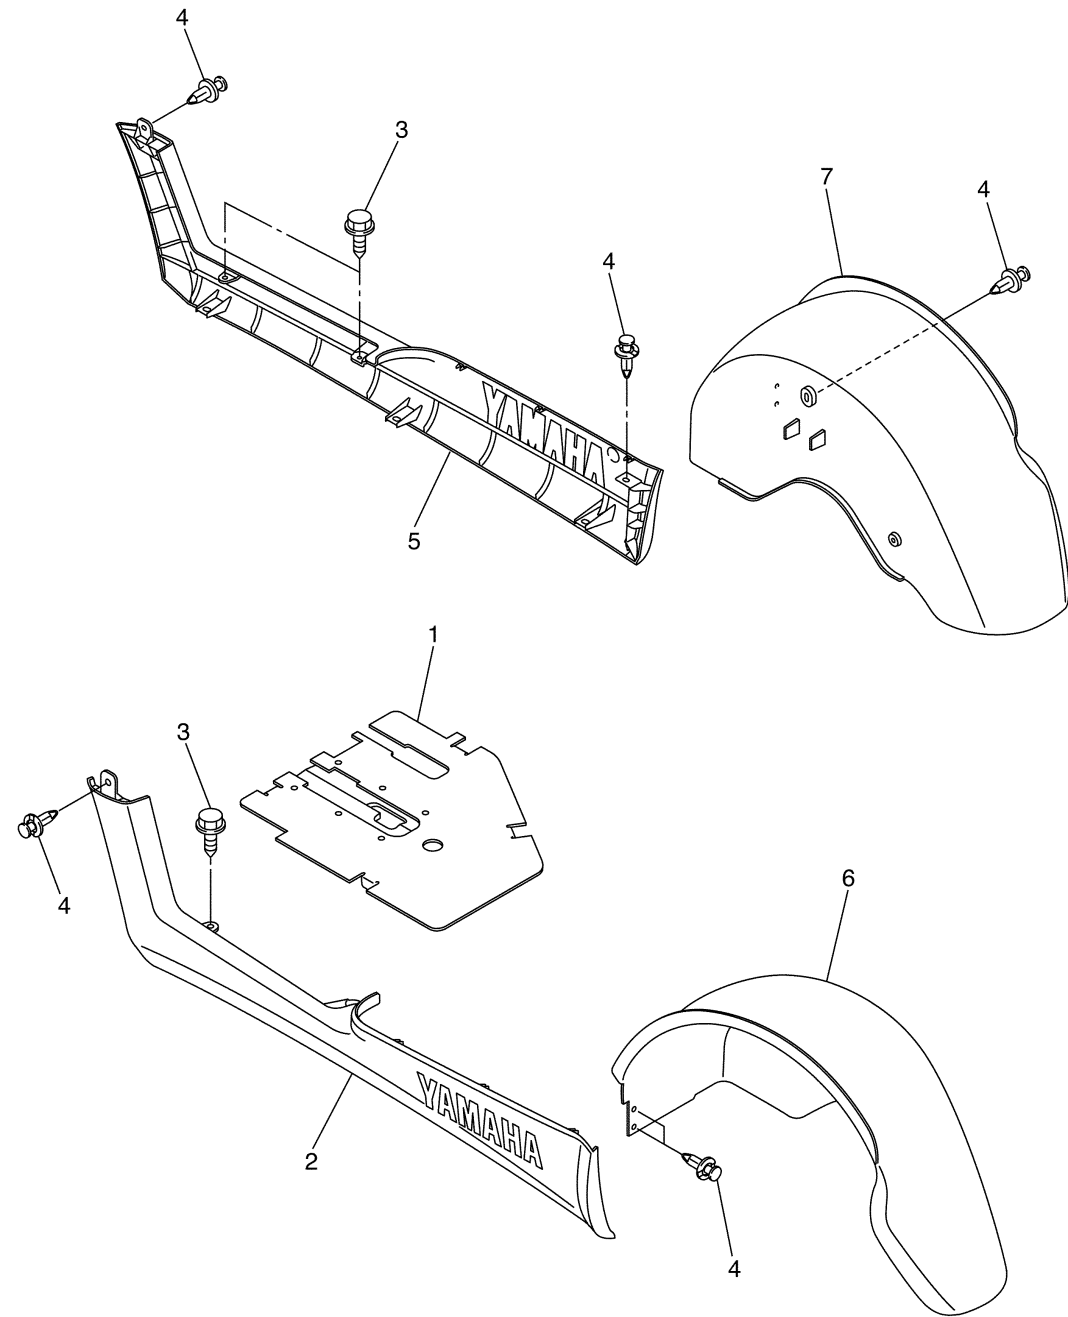

BODY FITTING

Ref No.	Part Number	Description	Qty	Remarks
1	JW1-K8270-00-00	LID ASSY	1	
2	JW1-K818A-00-00	PROTECTOR, SIDE PLATE	1	
3	JW1-F3396-01-00	SCREW, SPECIAL	4	
4	90269-06804-00	RIVET	12	
5	JW1-K818B-00-00	PROTECTOR, SIDE PLATE 2	1	
6	JW1-K8191-00-00	PANEL, REAR FENDER 1	1	
7	JW1-K8192-00-00	PANEL, REAR FENDER 2	1	

JW11100-E260