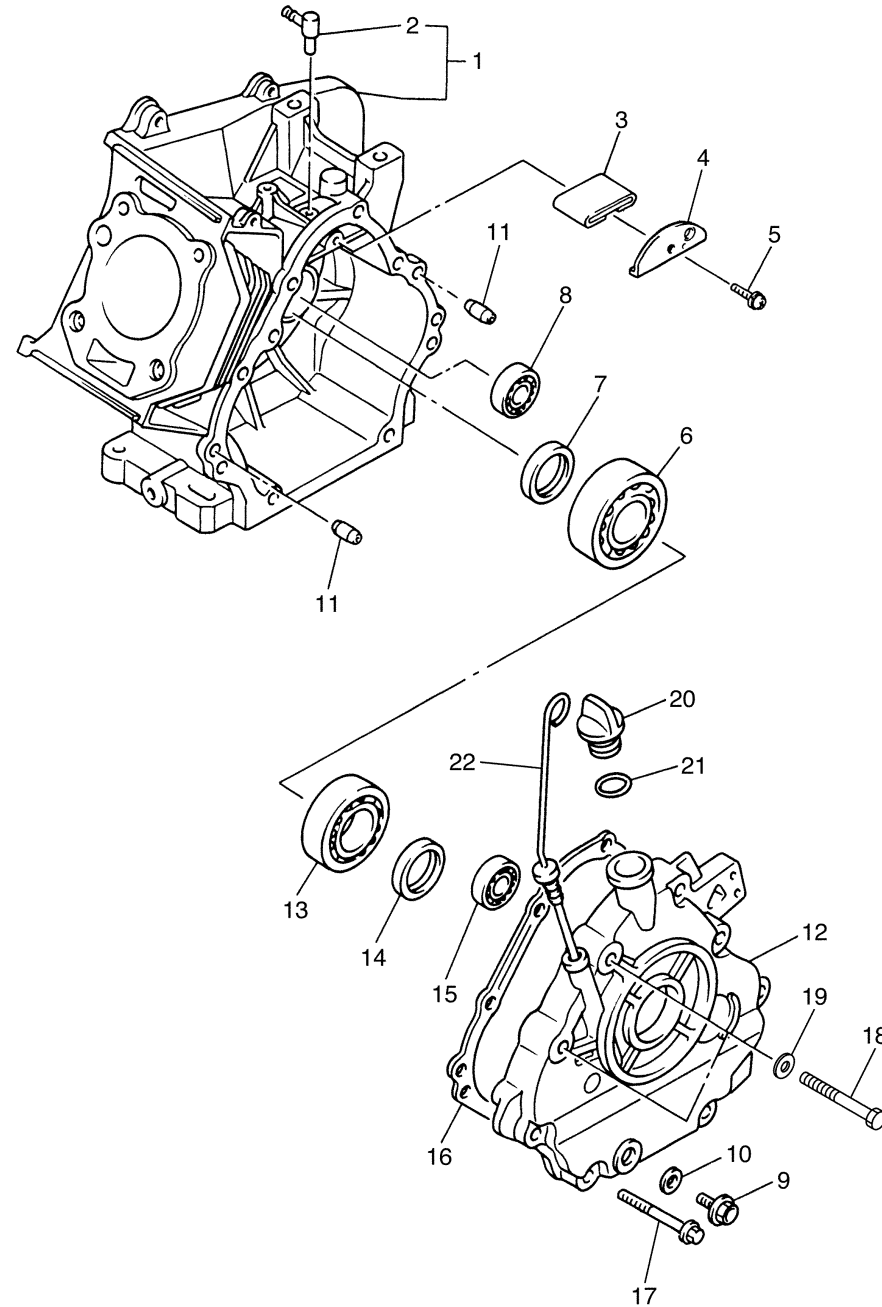

CRANKCASE

Ref No.	Part Number	Description	Qty	Remarks
1	JR7-15100-02-00	CRANKCASE ASSY	1	
2	JN6-15155-10-00	..NOZZLE 3	1	
3	JW1-E5407-00-00	ELEMENT 1	1	
4	JR7-15123-00-00	PLATE, BAFFLE 1	1	
5	90159-06107-00	SCREW, WITH WASHER	1	
6	93306-30709-00	BEARING	1	
7	93102-35014-00	OIL SEAL	1	
8	93306-20201-00	BEARING	1	
9	90340-12097-00	PLUG, STRAIGHT SCREW	1	
10	812-11198-00-00	GASKET	1	
11	99530-08016-00	PIN, DOWEL	2	
12	JN6-15411-01-00	COVER, CRANKCASE 1	1	
13	93306-20714-00	BEARING	1	
14	93102-35014-00	OIL SEAL	1	
15	93306-20201-00	BEARING	1	
16	JY2-15451-00-00	GASKET, CRANKCASE COVER 1	1	
17	95812-08045-00	BOLT, FLANGE	6	
18	97012-10050-00	BOLT	2	
19	90201-10057-00	WASHER, PLATE	2	
20	796-15363-01-00	PLUG, OIL	1	

CONTINUED ON NEXT FRAME >

JW61100-H090