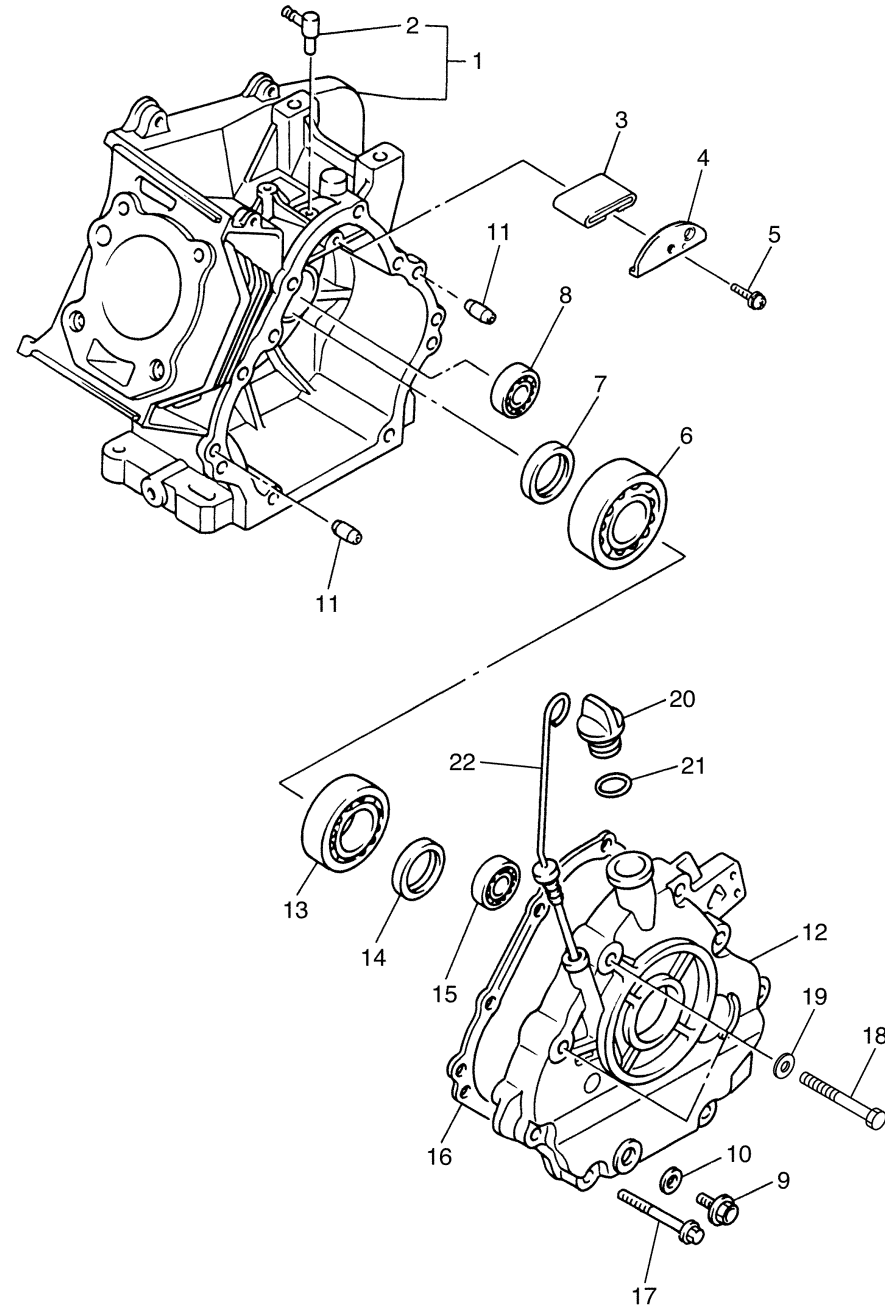

CRANKCASE

Ref No.	Part Number	Description	Qty	Remarks
1	JR7-15100-02-00	CRANKCASE ASSY	1	
2	JN6-15155-10-00	..NOZZLE 3	1	
3	JW1-E5407-00-00	ELEMENT 1	1	
4	JR7-15123-00-00	PLATE, BAFFLE 1	1	
5	90159-06107-00	SCREW, WITH WASHER	1	
6	93306-30709-00	BEARING	1	
7	93102-35014-00	OIL SEAL	1	
8	93306-20201-00	BEARING	1	
9	90340-12097-00	PLUG, STRAIGHT SCREW	1	
10	812-11198-00-00	GASKET	1	
11	99530-08016-00	PIN, DOWEL	2	
12	JN6-15411-01-00	COVER, CRANKCASE 1	1	
13	93306-20714-00	BEARING	1	
14	93102-35014-00	OIL SEAL	1	
15	93306-20201-00	BEARING	1	
16	JY2-15451-00-00	GASKET, CRANKCASE COVER 1	1	
17	95812-08045-00	BOLT, FLANGE	6	
18	97012-10050-00	BOLT	2	
19	90201-10057-00	WASHER, PLATE	2	
20	796-15363-01-00	PLUG, OIL	1	

CONTINUED ON NEXT FRAME >

JW61100-H090