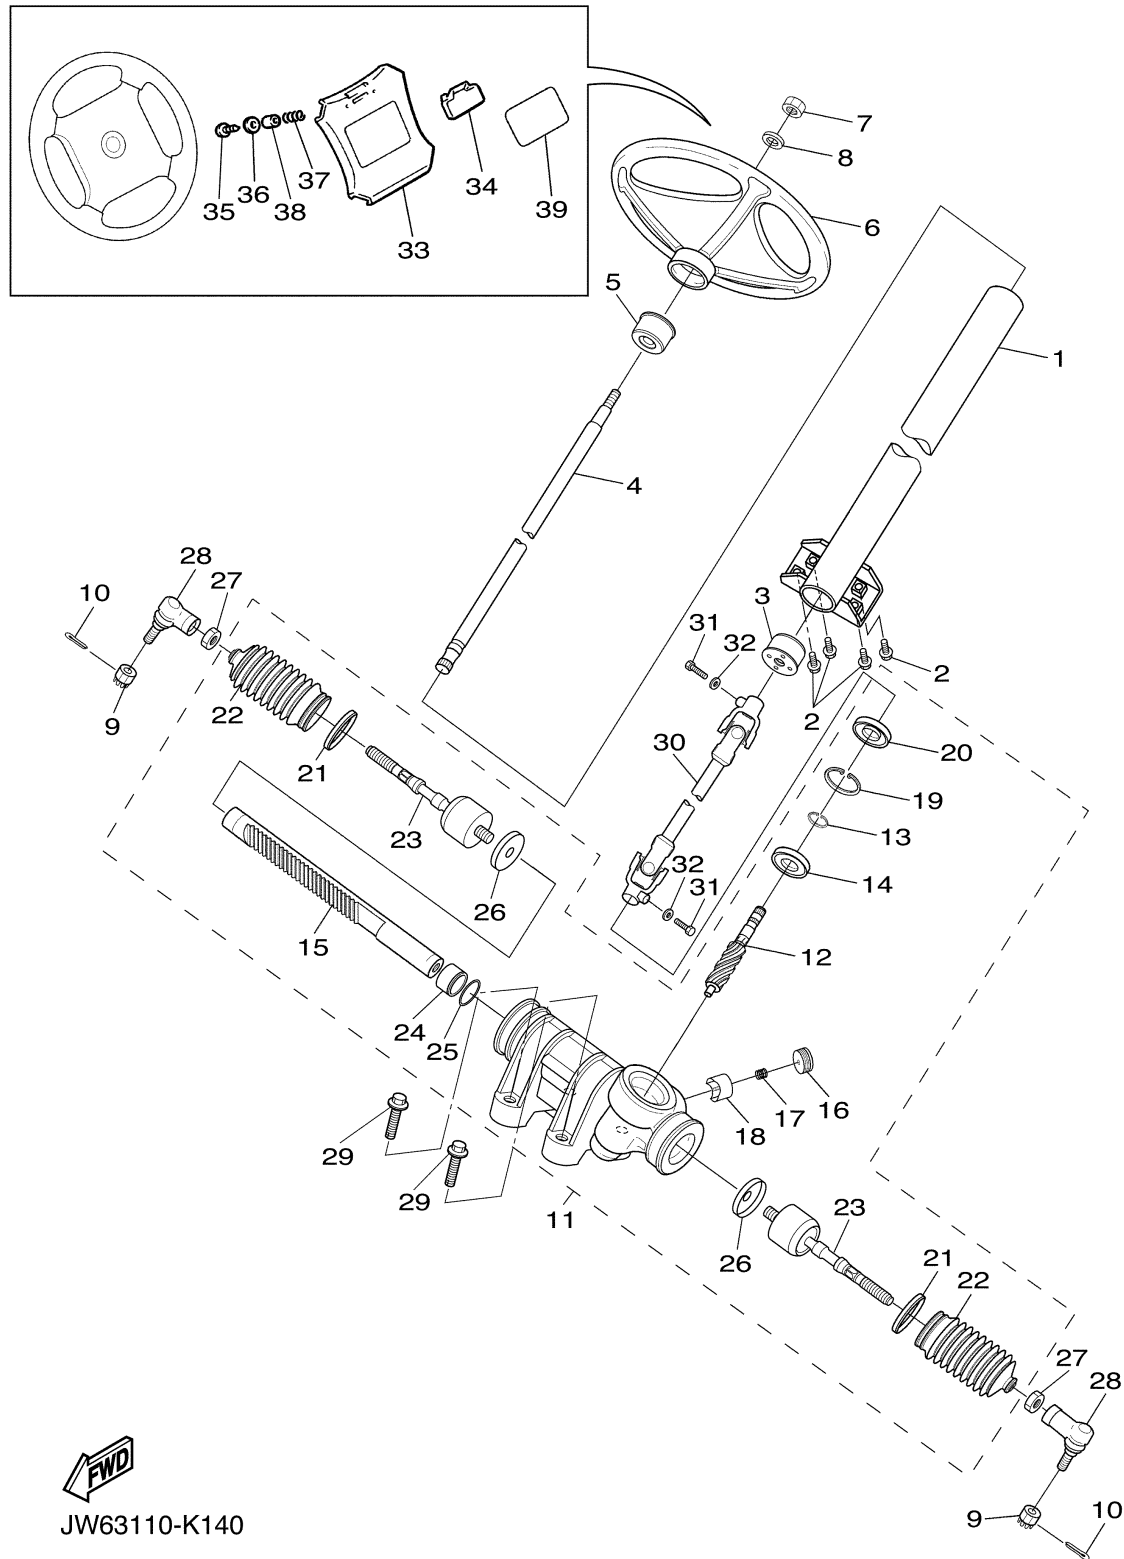

STEERING

Ref No.	Part Number	Description	Qty	Remarks
1	JW1-F3811-01-00	COLUMN, STEERING	1	
2	95812-08020-00	BOLT, FLANGE	4	
3	JU0-F3857-11-00	HOLDER	1	
4	JU0-F3828-10-00	ROD, STEERING	1	
5	JU0-F3857-11-00	HOLDER	1	
6	JN3-F3838-00-00	WHEEL, STEERING	1	
7	90185-12061-00	NUT, SELF-LOCKING	1	
8	92902-12200-00	WASHER	1	
9	95602-12200-00	NUT, SELF-LOCKING	2	
10	91402-25020-00	PIN, COTTER	2	
11	JW1-F3400-00-00	STEERING ASSY	1	
12	JW1-F387A-00-00	..GEAR,PINION	1	
13	JW1-F3183-00-00	..CIRCLIP	1	
14	JW1-F3812-00-00	..BEARING, STEERING	1	
15	JW1-F387E-00-00	..GEAR, RACK	1	
16	5UG-F387G-00-00	..COVER, ADJUST	1	
17	5UG-F387K-00-00	..SPRING, PRESSURE	1	
18	5UG-F387F-00-00	..PAD, PRESSURE	1	
19	5UG-F387J-00-00	..RING, STOPPER	1	
20	5UG-F3844-00-00	..SEAL	1	

CONTINUED ON NEXT FRAME >

FWD
JW63110-K140