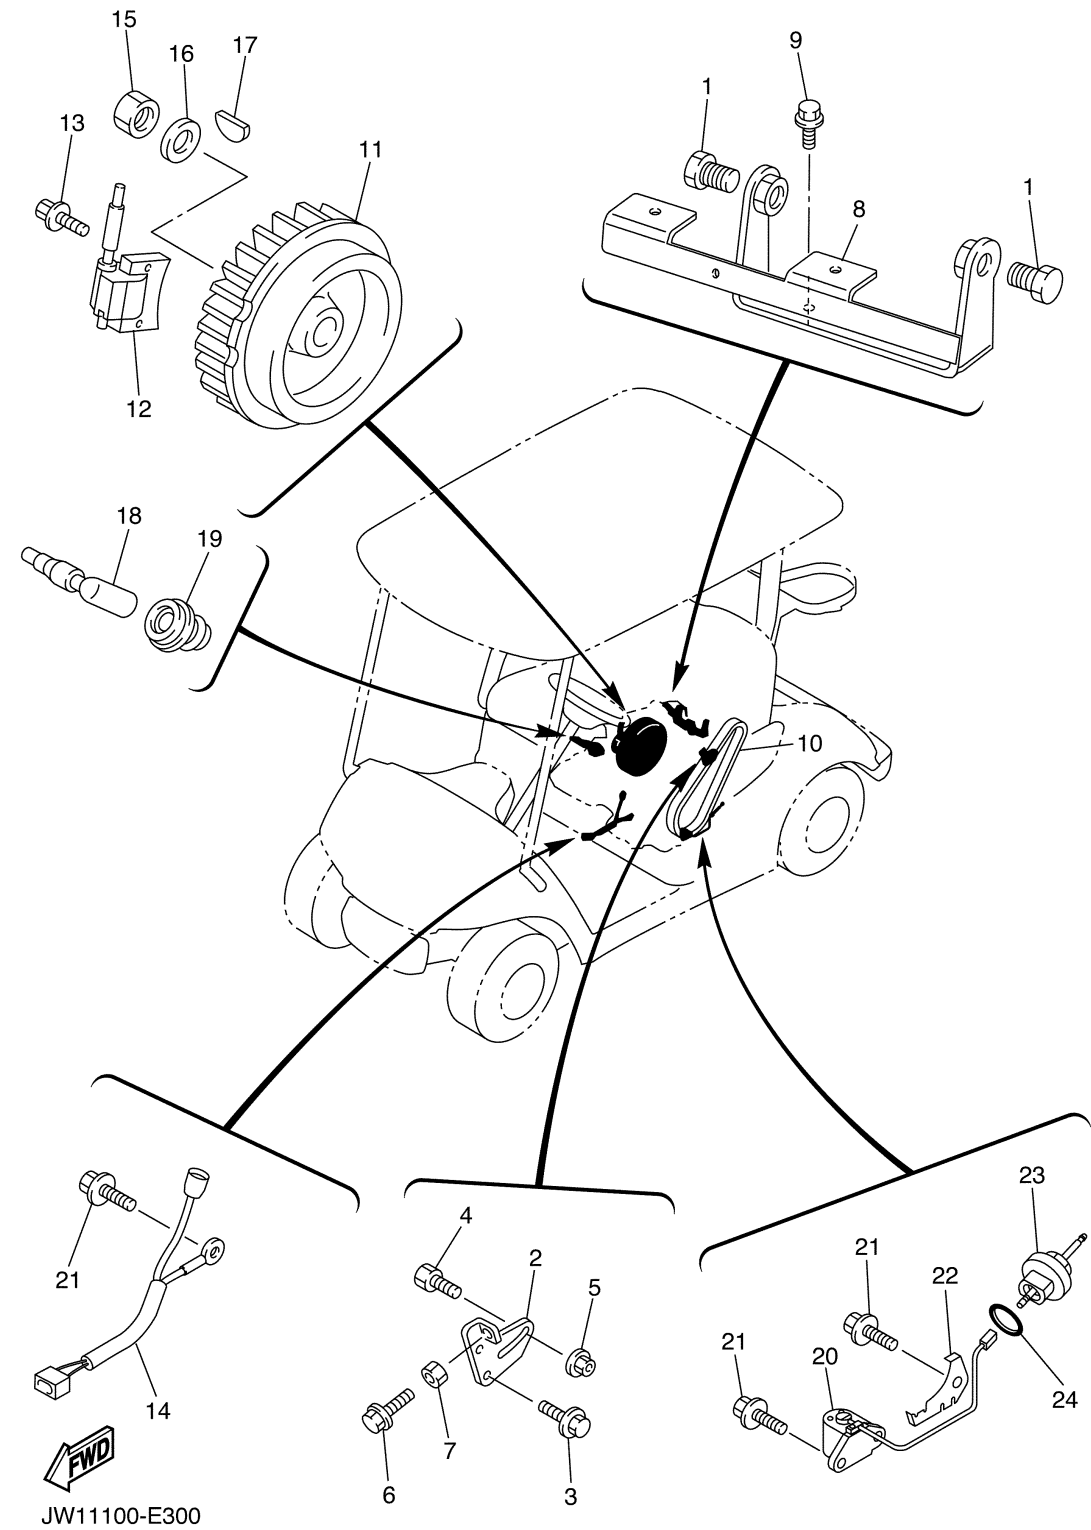

ELECTRICAL 1

Ref No.	Part Number	Description	Qty	Remarks
1	95812-12030-00	BOLT, FLANGE	2	
2	JW1-H1170-11-00	TENSIONER ASSY	1	
3	95822-08020-00	BOLT, FLANGE	2	
4	90109-08827-00	BOLT	1	
5	95702-08500-00	NUT, FLANGE	1	
6	90101-06478-00	BOLT	1	
7	95302-06600-00	NUT	1	
8	JN6-H1171-10-00	BRACKET, STARTER GENERATOR	1	
9	95822-08020-00	BOLT, FLANGE	2	
10	JW1-H1173-00-00	BELT	1	
11	JR7-85650-00-00	ROTOR ASSY	1	
12	JN6-85640-01-00	T.C.I. UNIT ASSY	1	
13	95817-06025-00	BOLT, FLANGE	2	
14	JN6-82318-00-00	WIRE, SUB-LEAD	1	
15	95302-18600-00	NUT	1	
16	90201-18620-00	WASHER, PLATE	1	
17	90280-04801-00	KEY, WOODRUFF	1	
18	JN6-82370-00-00	PLUG CAP ASSY	1	
19	JE8-82372-00-00	SEAL, PLUG CAP	1	
20	JT0-85720-00-00	OIL LEVEL GAUGE ASSY	1	

CONTINUED ON NEXT FRAME >