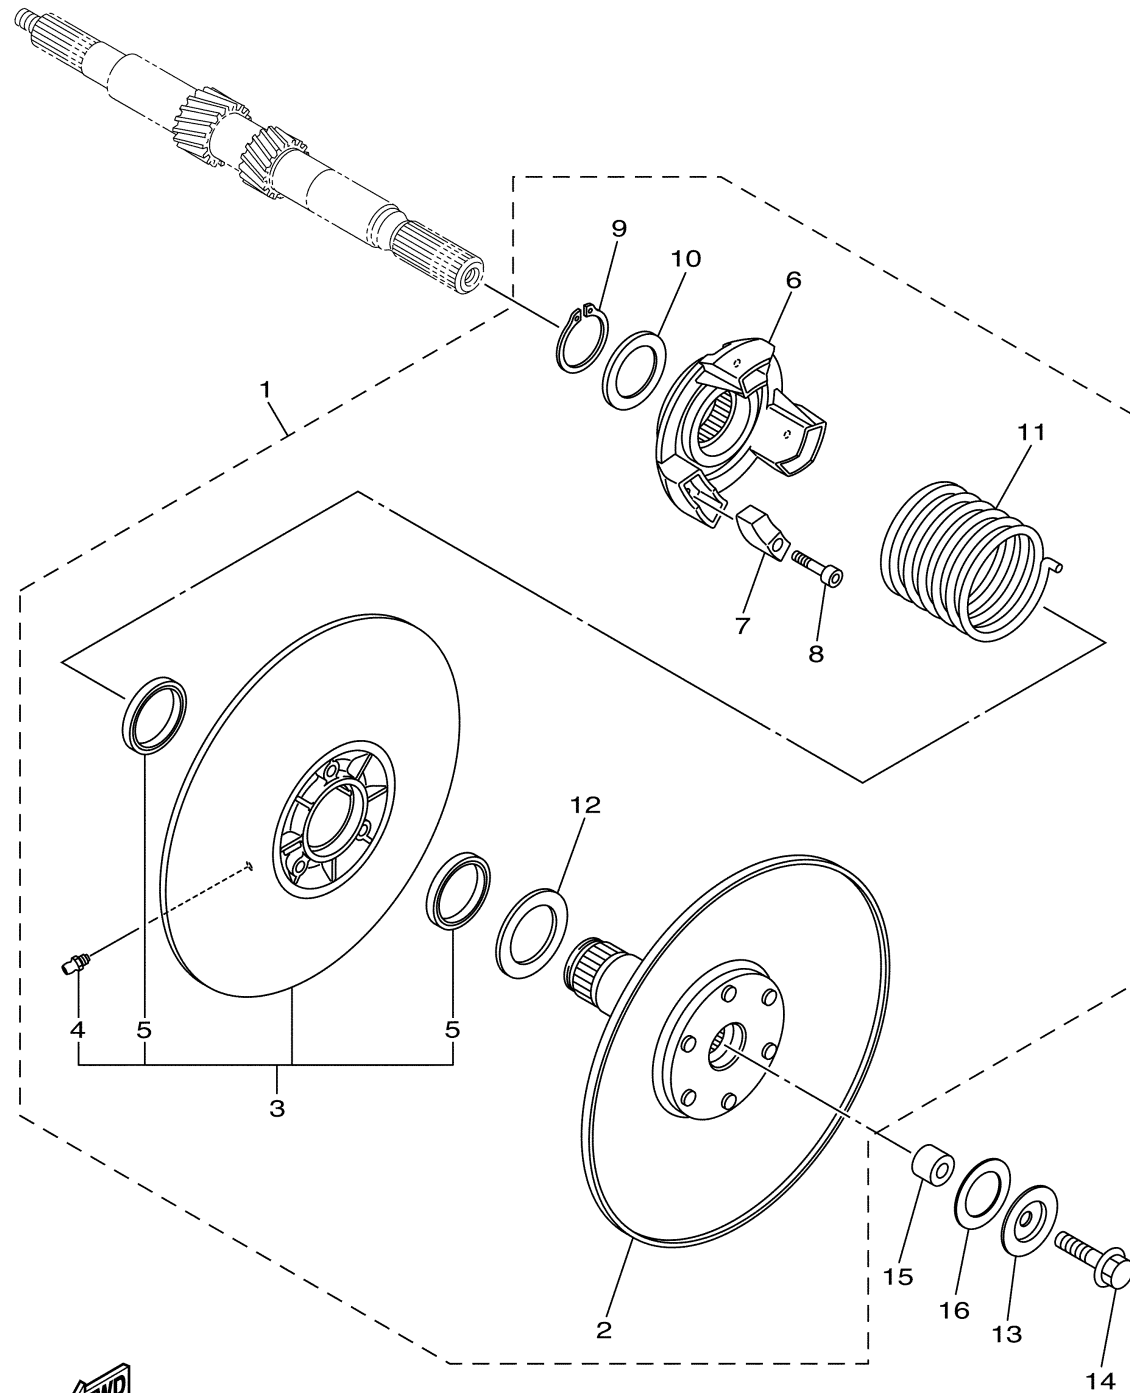

CONTINUED ON NEXT FRAME >

JW83110-L180

PRIMARY SHEAVE

Ref No.	Part Number	Description	Qty	Remarks
21	J55-G6241-00-00	V-BELT	1	

 JW83110-L180

SECONDARY SHEAVE

Ref No.	Part Number	Description	Qty	Remarks
1	JW8-G6202-10-00	SECONDARY SHEAVE ASSY	1	
2	JW8-G6260-10-00	..SECONDARY FIXED SHEAVE COMP.	1	
3	JW8-G6270-00-00	..SECONDARY SLIDING SHEAVE COMP	1	
4	JW8-F135J-00-00	...NIPPLE	1	
5	JW8-G624B-00-00	...OIL SEAL 2	2	
6	JW8-G6284-00-00	..SEAT, SECONDARY SPRING	1	
7	JW8-E7688-00-00	..SHOE, RAMP	3	
8	JW8-G6159-00-00	..BOLT 3	3	
9	JW8-G5531-00-00	..CLIP, DRIVE SHAFT	1	
10	JW8-G6374-00-00	..COLLAR, SPRING	1	
11	JW8-G6275-10-00	..SPRING, CLUTCH 1	1	
12	JW8-G5677-00-00	..WASHER	1	
13	90209-08018-00	WASHER	1	
14	90105-08002-00	BOLT, FLANGE	1	
15	JW8-G5697-00-00	COLLAR	1	
16	90202-26001-00	WASHER, PLATE	1	