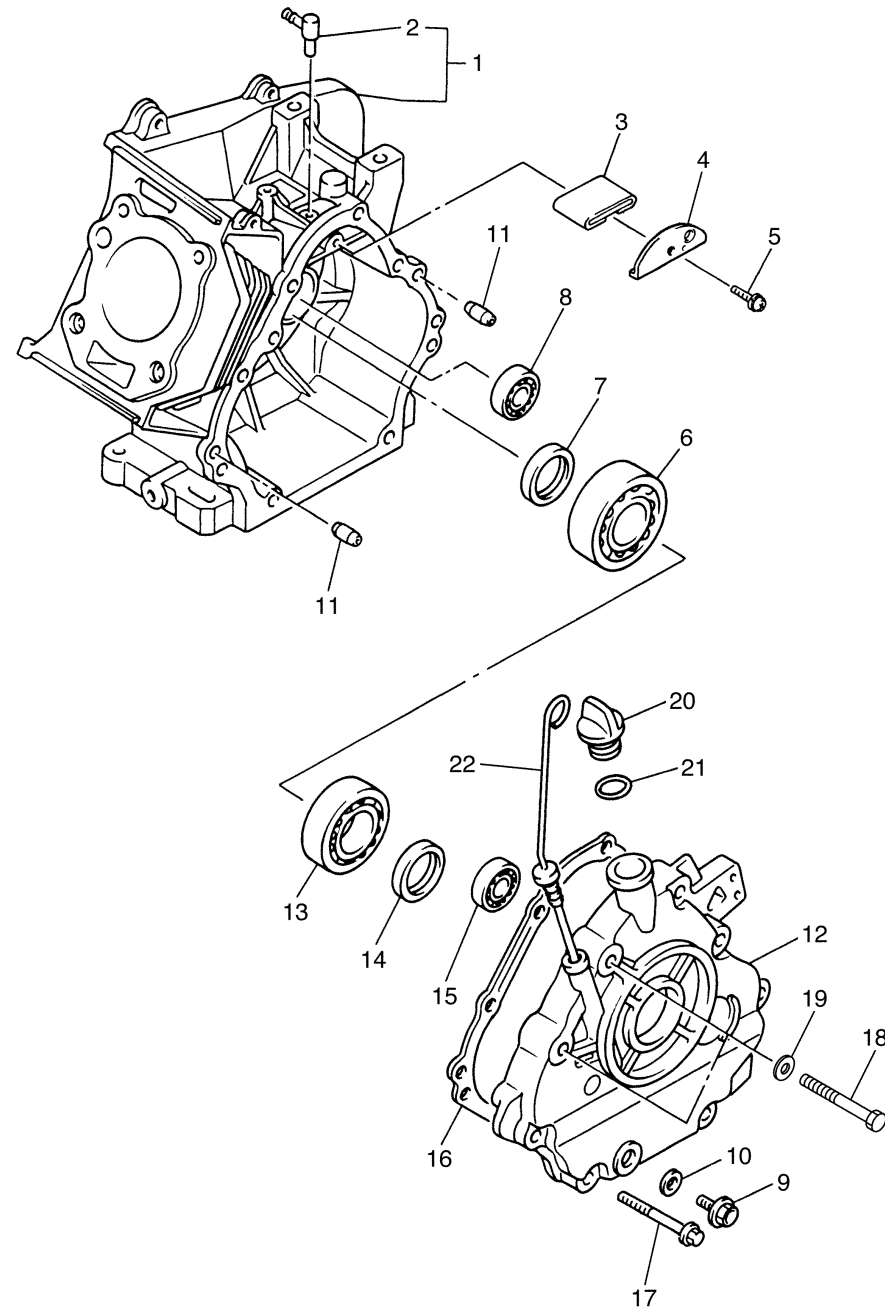

CRANKCASE

Ref No.	Part Number	Description	Qty	Remarks
21	93210-22344-00	O-RING	1	
22	J38-15361-00-00	GAUGE, LEVEL	1	

JW61100-H090