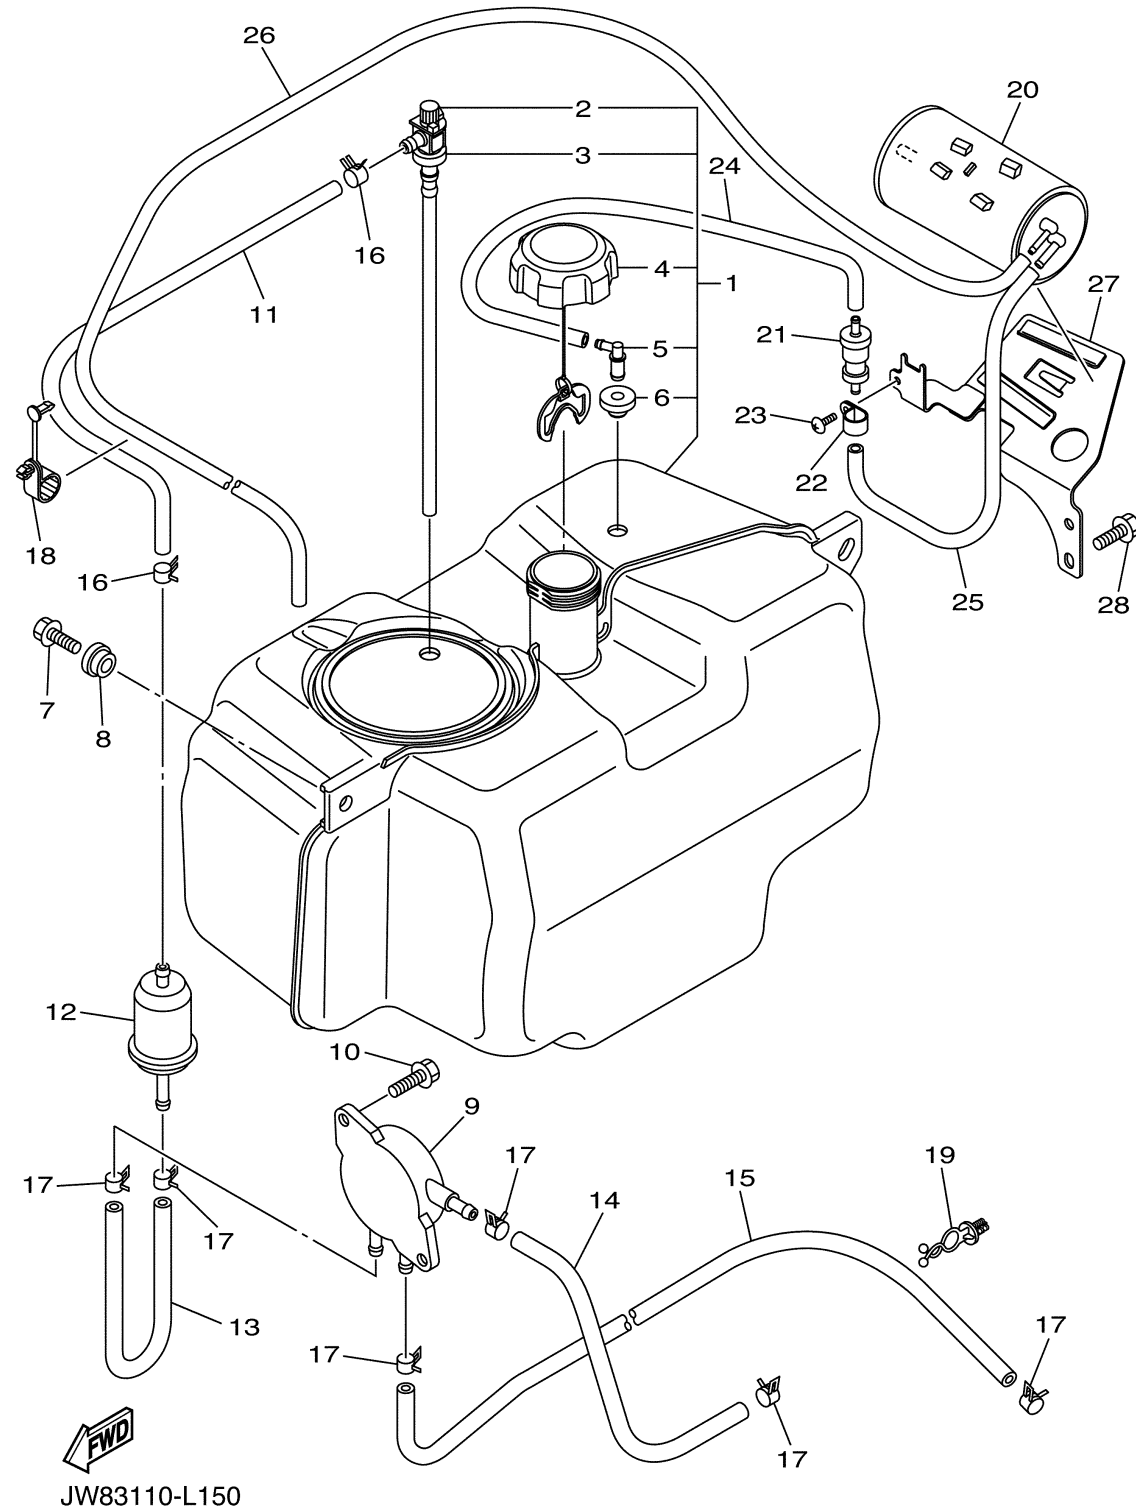

FUEL TANK

Ref No.	Part Number	Description	Qty	Remarks
1	JW8-F4111-01-00	TANK, FUEL	1	
2	JW1-F4300-00-00	..FUEL PIPE JOINT	1	
3	JU5-F4375-00-00	..GROMMET	1	
4	JW1-F4610-00-00	..CAP ASSY	1	
5	JW1-F4112-00-00	..PIPE	1	
6	JU5-F4375-00-00	..GROMMET	1	
7	JW1-F1738-00-00	BOLT	2	
8	90560-08251-00	SPACER	2	
9	JN6-F4410-11-00	FUEL PUMP ASSY	1	
10	JW1-F3394-00-00	BOLT, SPECIAL	2	
11	JW1-F4312-00-00	PIPE 2	1	
12	JN6-F4560-00-00	FILTER ASSY	1	
13	JW1-F4311-00-00	PIPE, FUEL 1	1	
14	JW1-F4313-01-00	PIPE 3	1	
15	JW1-F4314-00-00	PIPE 4	1	
16	90467-12845-00	CLIP	2	RED
17	90467-10846-00	CLIP	6	GREEN
18	JW7-F312H-00-00	CLAMP	1	
19	90464-12836-00	CLAMP	1	
20	7CC-F4170-00-00	CANISTER ASSY	1	

CONTINUED ON NEXT FRAME >