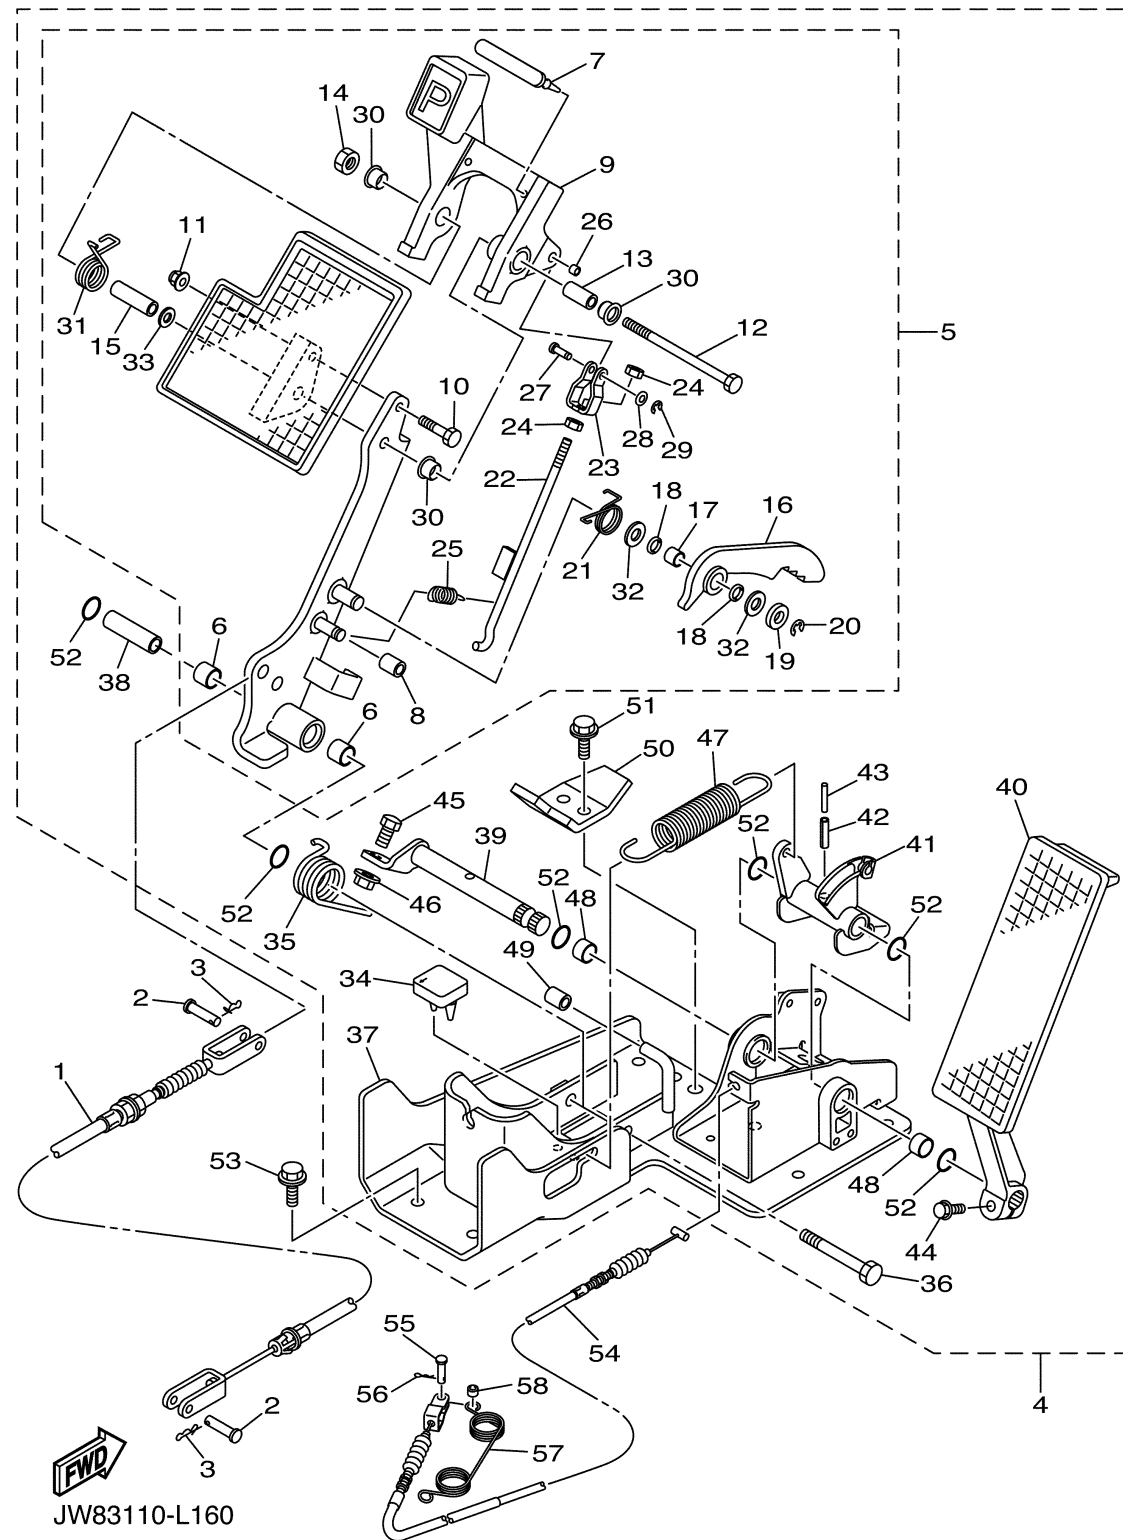

PEDAL ASSEMBLY

Ref No.	Part Number	Description	Qty	Remarks
1	JW1-F6341-31-00	WIRE, BRAKE 1	1	
2	91702-10028-00	PIN, CLEVIS	2	
3	90468-20196-00	CLIP	2	
4	JW8-F7850-10-00	PEDAL ASSY (L.H)	1	
5	JW9-F7200-10-00	. . .PEDAL, BRAKE	1	
6	JW8-F7814-00-00	. . .BUSH, PEDAL	2	
7	JW9-F5672-00-00	. . . .PAD, PARKING PEDAL	1	
8	JW9-F5673-00-00	. . .DAMPER, BRAKE	1	
9	JW9-F5671-00-00	. . . .PEDAL, PARKING BRAKE	1	
10	JW8-F7117-00-00	. . . .BOLT, MAIN STAND	1	
11	JW8-F8363-00-00	. . . .NUT	1	
12	JW8-F7416-00-00	. . . .BOLT, FOOTREST	1	
13	JW8-F639N-00-00	. . . .COLLAR	1	
14	JW8-F7218-00-00	. . . .NUT	1	
15	JW8-F7113-00-00	. . . .COLLAR, MAIN STAND	1	
16	JW9-F5666-00-00	. . . .SECTOR, PARKING BRAKE	1	
17	JW8-F7121-00-00	. . . .BUSH	1	
18	JW9-F7221-00-00	. . . .SEAL, SHAFT	2	
19	JW8-F7322-00-00	. . . .WASHER	1	
20	JW8-F3183-00-00	. . . .CIRCLIP	1	

CONTINUED ON NEXT FRAME >