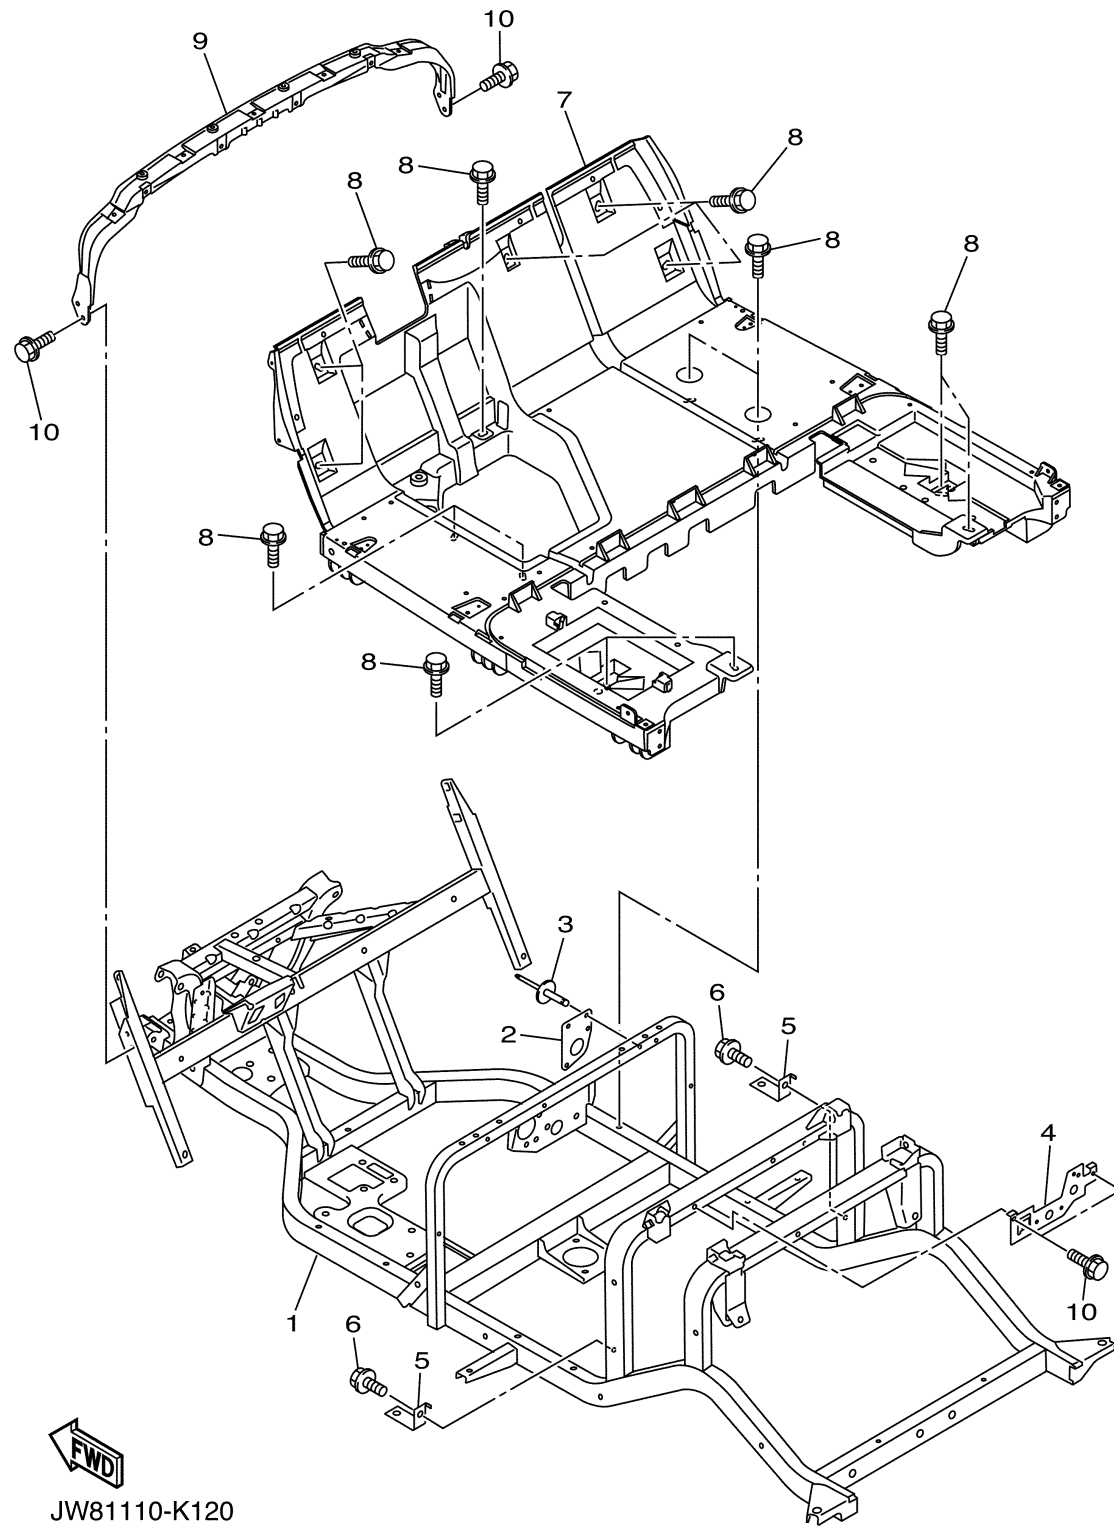

FRAME

Ref No.	Part Number	Description	Qty	Remarks
1	JW8-F2501-00-00	FRAME COMP.	1	
2	JW8-F4425-00-00	BRACKET, FUEL PUMP 1	1	
3	JW8-F4619-00-00	RIVET	2	
4	JW8-F253B-00-00	STAY, RELAY	1	
5	JW8-F1153-00-00	BRACKET, REAR FOOTREST	2	
6	JW1-F1738-00-00	BOLT	2	
7	JW1-F7411-11-00	FOOTREST 1	1	
8	JW1-F1738-00-00	BOLT	14	
9	JW1-F258G-02-00	BRACKET, DASH UPPER 1	1	
10	90105-06831-00	BOLT, FLANGE	6