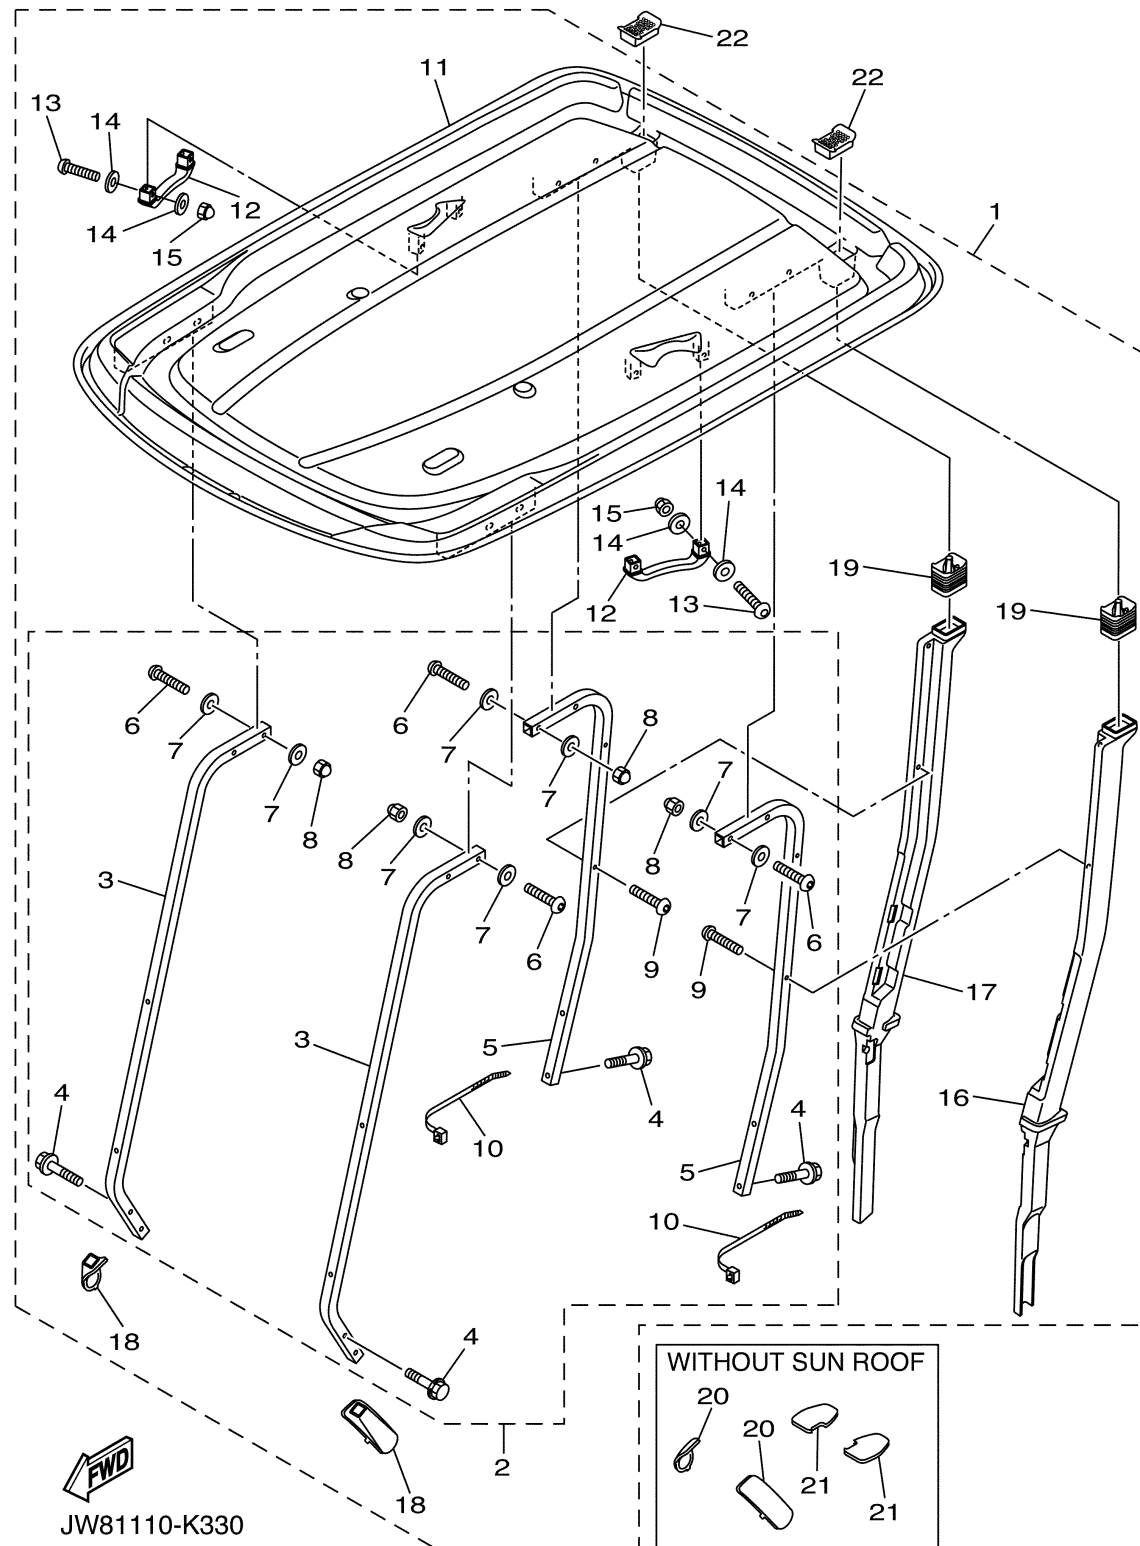

ALTERNATE FOR SUN ROOF

Ref No.	Part Number	Description	Qty	Remarks
1	JW1-K84A0-01-00	SUN TOP KIT	1	AP
2	JW1-K84A2-01-00	..HARDWARE KIT, SUN TOP	1	
3	JW1-K8312-00-00	...SUPPORT, SUN ROOF 1	2	
4	JW1-K8388-00-00	...BOLT, ROOF 1	8	
5	JW1-K8313-01-00	...SUPPORT, SUN ROOF 2	2	
6	JU0-K8388-00-00	...BOLT, ROOF 1	8	
7	JW1-F1549-01-00	...WASHER, FENDER MOLD	8	
8	JU0-K8398-00-00	...NUT, ROOF 1	8	
9	JW1-K7387-00-00	...SCREW	4	
10	90464-76800-00	...CLAMP	2	
11	JW1-K8314-10-00	..COVER, SUN ROOF	1	
12	JW1-K8214-00-00	..GRIP, HAND	2	
13	JU0-K8388-00-00	..BOLT, ROOF 1	4	
14	JW1-F1549-01-00	..WASHER, FENDER MOLD	8	
15	JU0-K8398-00-00	..NUT, ROOF 1	4	
16	JW1-F413G-00-00	..TUBE, DRAIN	1	
17	JW1-F413J-00-00	..TUBE, DRAIN 2	1	
18	JW1-K832F-10-00	..GROMMET, ROOF SUPPORT 1	2	
19	JW1-F414G-10-00	..SEAL	2	
20	JW1-K832H-00-00	GROMMET, ROOF SUPPORT 3	2	AP

CONTINUED ON NEXT FRAME >