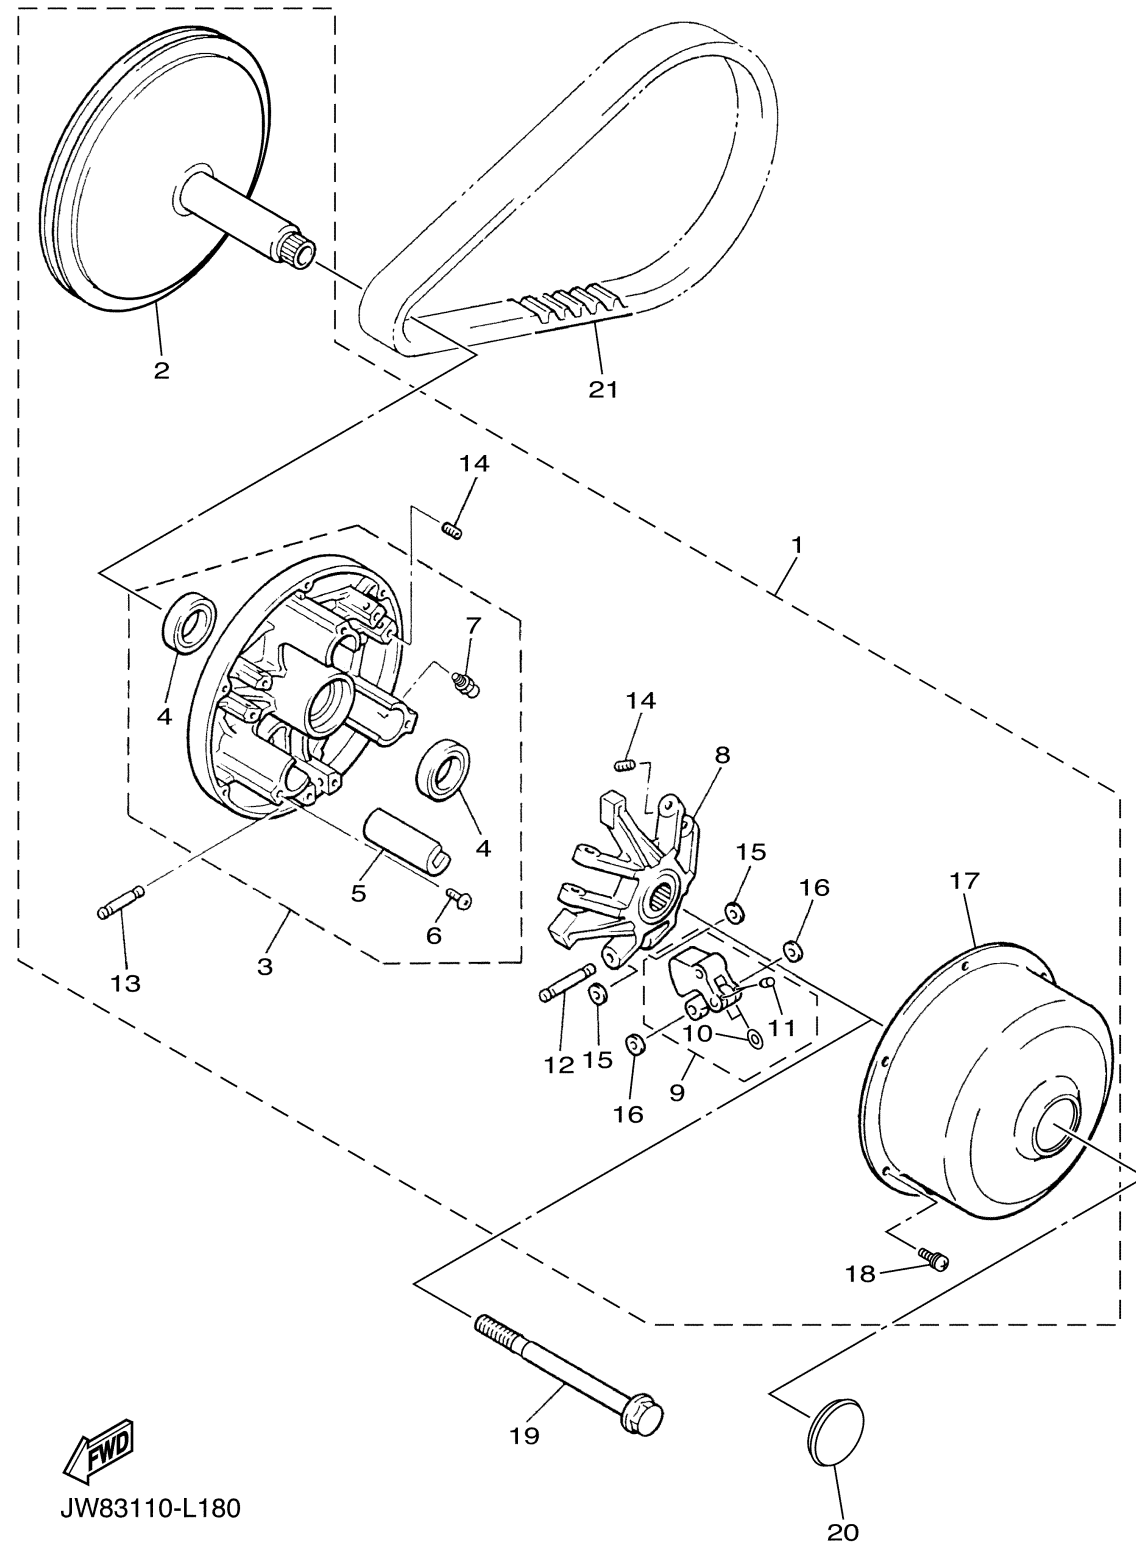

PRIMARY SHEAVE

Ref No.	Part Number	Description	Qty	Remarks
1	JW8-G6201-00-00	PRIMARY CLUTCH ASSY	1	
2	JW8-G6210-00-00	..PRIMARY FIXED SHEAVE COMP.	1	
3	JW8-G6220-00-00	..PRIMARY SLIDING SHEAVE COMP.	1	
4	JW8-G624A-00-00	...OIL SEAL 1	2	
5	JW8-G6253-00-00	...SLIDER	3	
6	JW8-G4189-00-00	...SCREW	3	
7	JW8-F135J-00-00	...NIPPLE	1	
8	JW8-G6251-00-00	..SPIDER	1	
9	JW8-G6205-10-00	..WEIGHT LINK ASSY	3	
10	JW8-G5618-00-00	...WASHER, 1	2	
11	90113-04803-00	...BOLT, SET	2	
12	JW8-G6236-00-00	..PIN, WEIGHT	3	
13	JW8-G6237-00-00	..PIN, WEIGHT 2	3	
14	90113-04803-00	..BOLT, SET	12	
15	JW8-G5618-00-00	..WASHER, 1	6	
16	JW8-G5621-00-00	..WASHER, 2	6	
17	JW8-G6231-00-00	..CAP	1	
18	JW8-G5282-00-00	..SCREW	6	
19	JW8-G6249-00-00	BOLT	1	
20	JW8-G7339-00-00	PLUG	1	

CONTINUED ON NEXT FRAME >

JW83110-L180