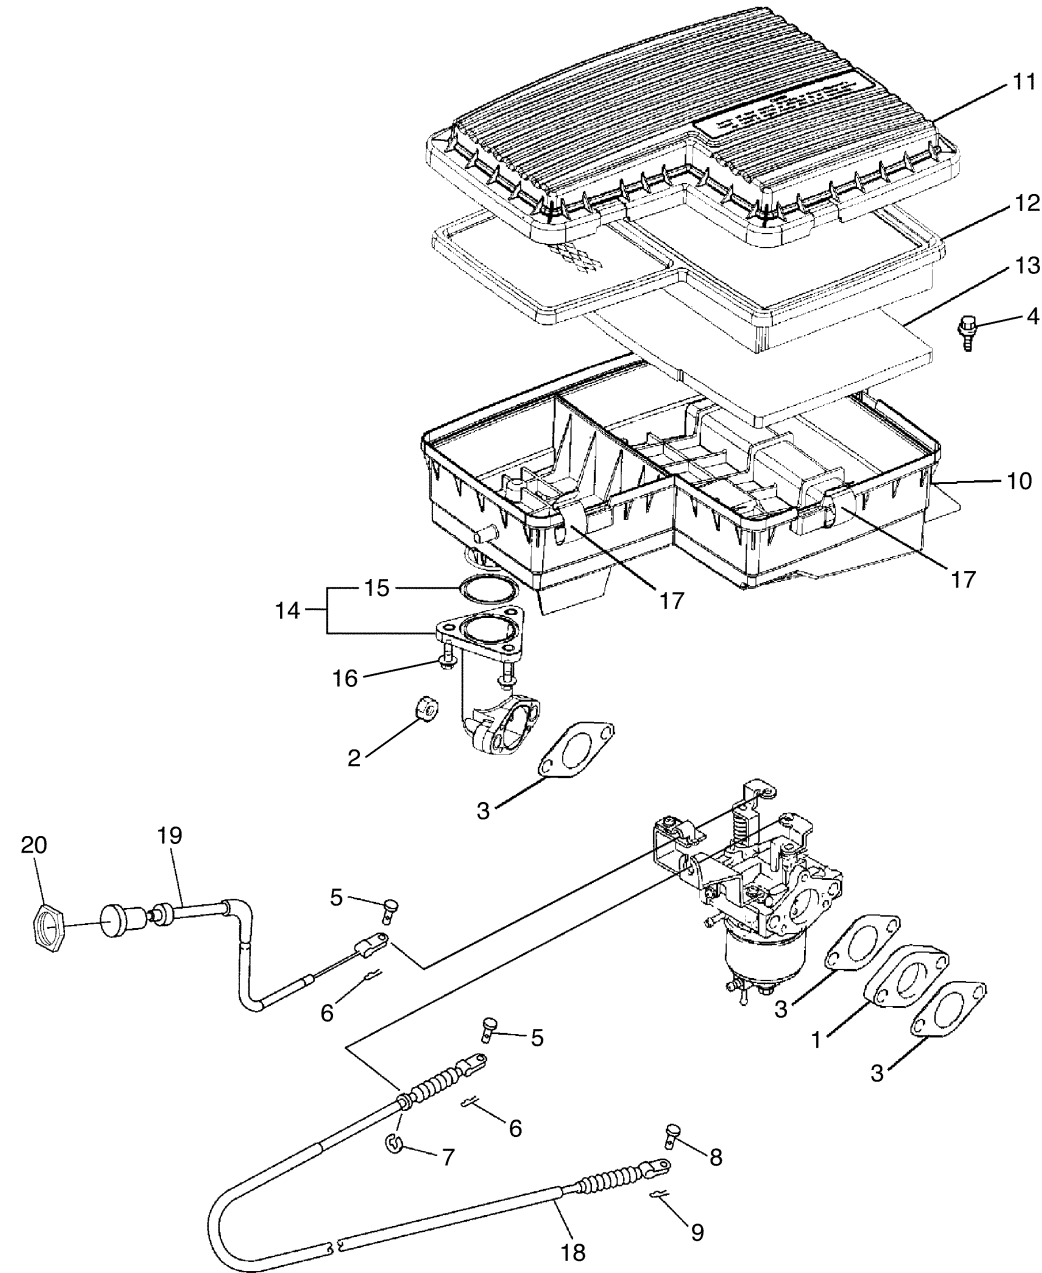

INTAKE

Ref No.	Part Number	Description	Qty	Remarks
1	JN6-13595-00-00	JOINT	1	
2	95707-08500-00	NUT, FLANGE	2	
3	JN6-13567-00-00	GASKET	3	
4	90119-06884-00	BOLT, WITH WASHER	2	
5	91702-05010-00	PIN, CLEVIS	2	
6	90468-10049-00	CLIP	2	
7	99001-07600-00	CIRCLIP	1	
8	91702-05010-00	PIN, CLEVIS	1	
9	90468-10049-00	CLIP	1	
10	JU0-E4411-00-00	CASE, AIR CLEANER 1	1	
11	JU0-E4412-00-00	CAP, CLEANER CASE 1	1	
12	JU0-E4450-00-00	ELEMENT ASSY, AIR CLEANER	1	
13	JU0-E445E-00-00	FILTER 1	1	
14	JU0-E3505-09-00	JOINT COMP.	1	
15	93210-398D6-00	. .O-RING	1	
16	90105-06862-00	BOLT, FLANGE	3	
17	5UH-E4424-00-00	CLIP, CAP FITTING	5	
18	JW1-F6312-01-00	CABLE, THROTTLE 2	1	
19	JW1-F6331-00-00	CABLE, STARTER 1	1	
20	JU0-F6333-00-00	NUT	1	

JW71100-H060