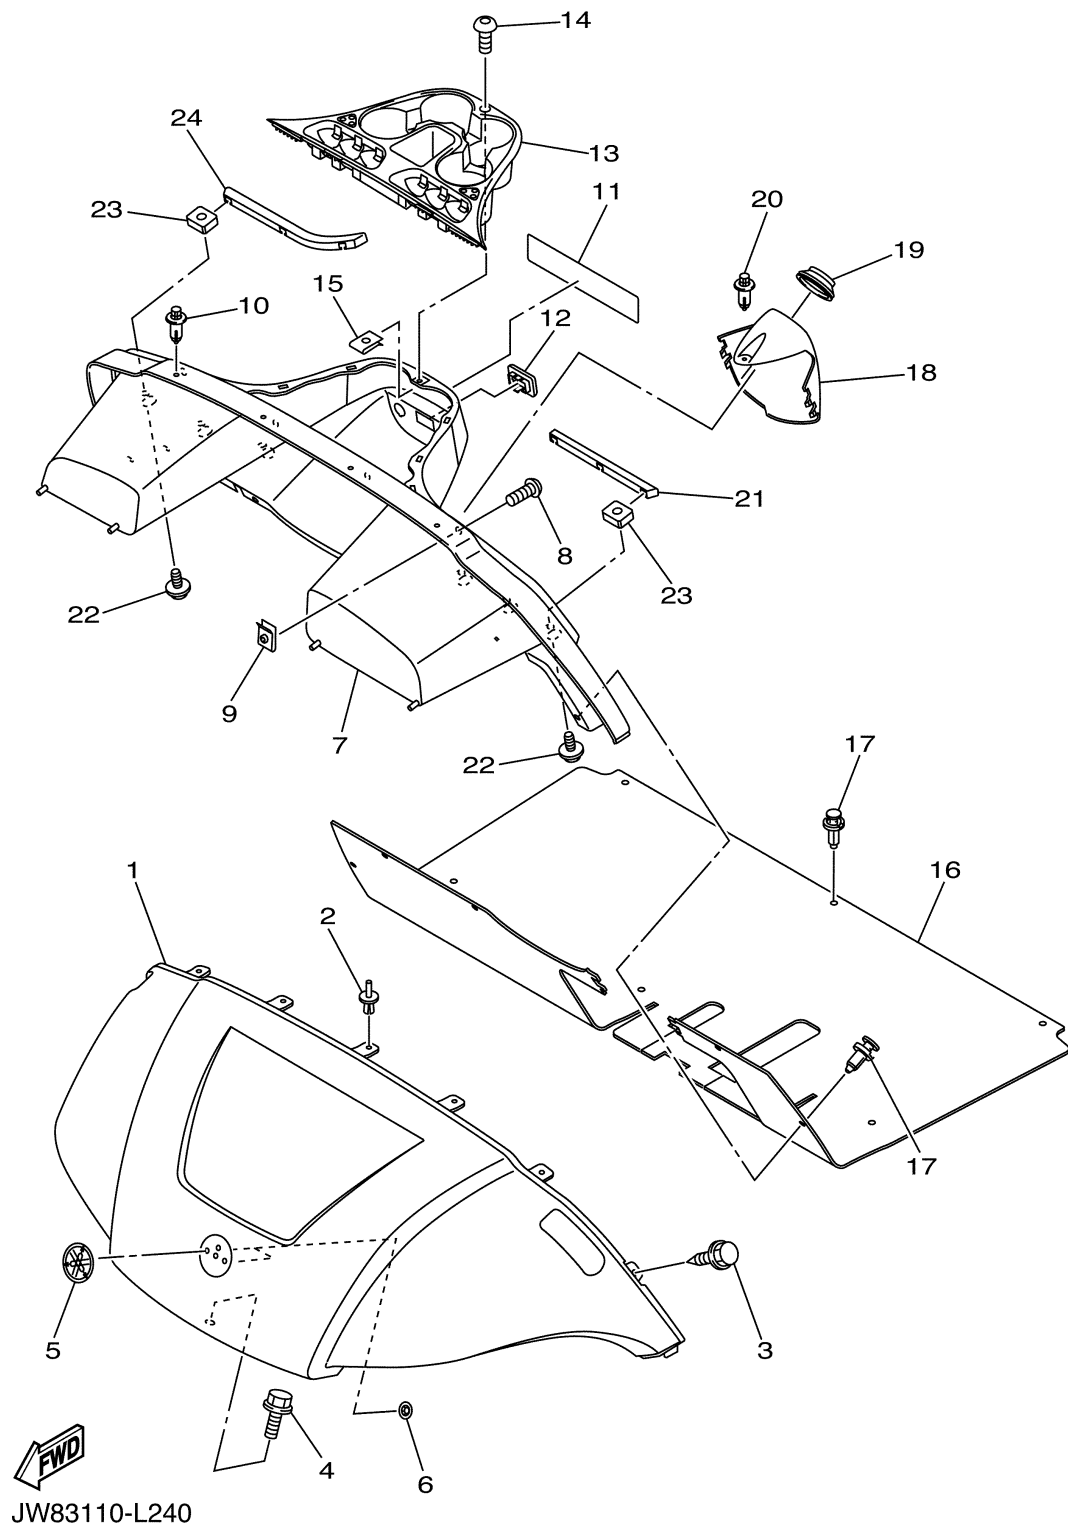

BODY

Ref No.	Part Number	Description	Qty	Remarks
1	JW1-K8115-01-00	COWL, FRONT	1	UR FOR WS7
1	JW1-K8115-11-00	COWL, FRONT	1	UR FOR VDGS1
1	JW1-K8115-21-00	COWL, FRONT	1	UR FOR HTR
1	JW1-K8115-31-00	COWL, FRONT	1	UR FOR LNYM8
1	JW1-K8115-41-00	COWL, FRONT	1	UR FOR NBM7
1	JW1-K8115-51-00	COWL, FRONT	1	UR FOR BMG
1	JW1-K8115-80-00	COWL, FRONT	1	UR FOR DPBST
2	90267-63047-00	RIVET, BLIND	5	
3	JW1-F3396-00-00	SCREW, SPECIAL	2	
4	90105-06870-00	BOLT, FLANGE	1	
5	JW1-F4161-10-00	EMBLEM 1	1	
6	90183-06071-00	NUT, SPRING	2	
7	JW1-K8114-01-00	PANEL, FRONT	1	
8	90111-05805-00	BOLT,HEX. SOCKET BUTTON	4	
9	90183-05008-00	NUT, SPRING	4	
10	90269-07001-00	RIVET	5	
11	JW1-K7768-00-00	LABEL, WARNING (E)	1	
12	JW1-F312G-00-00	PLUG	1	
13	JW8-K835E-00-00	HOLDER, BEVERAGE	1	
14	90111-05805-00	BOLT,HEX. SOCKET BUTTON	1	

CONTINUED ON NEXT FRAME >