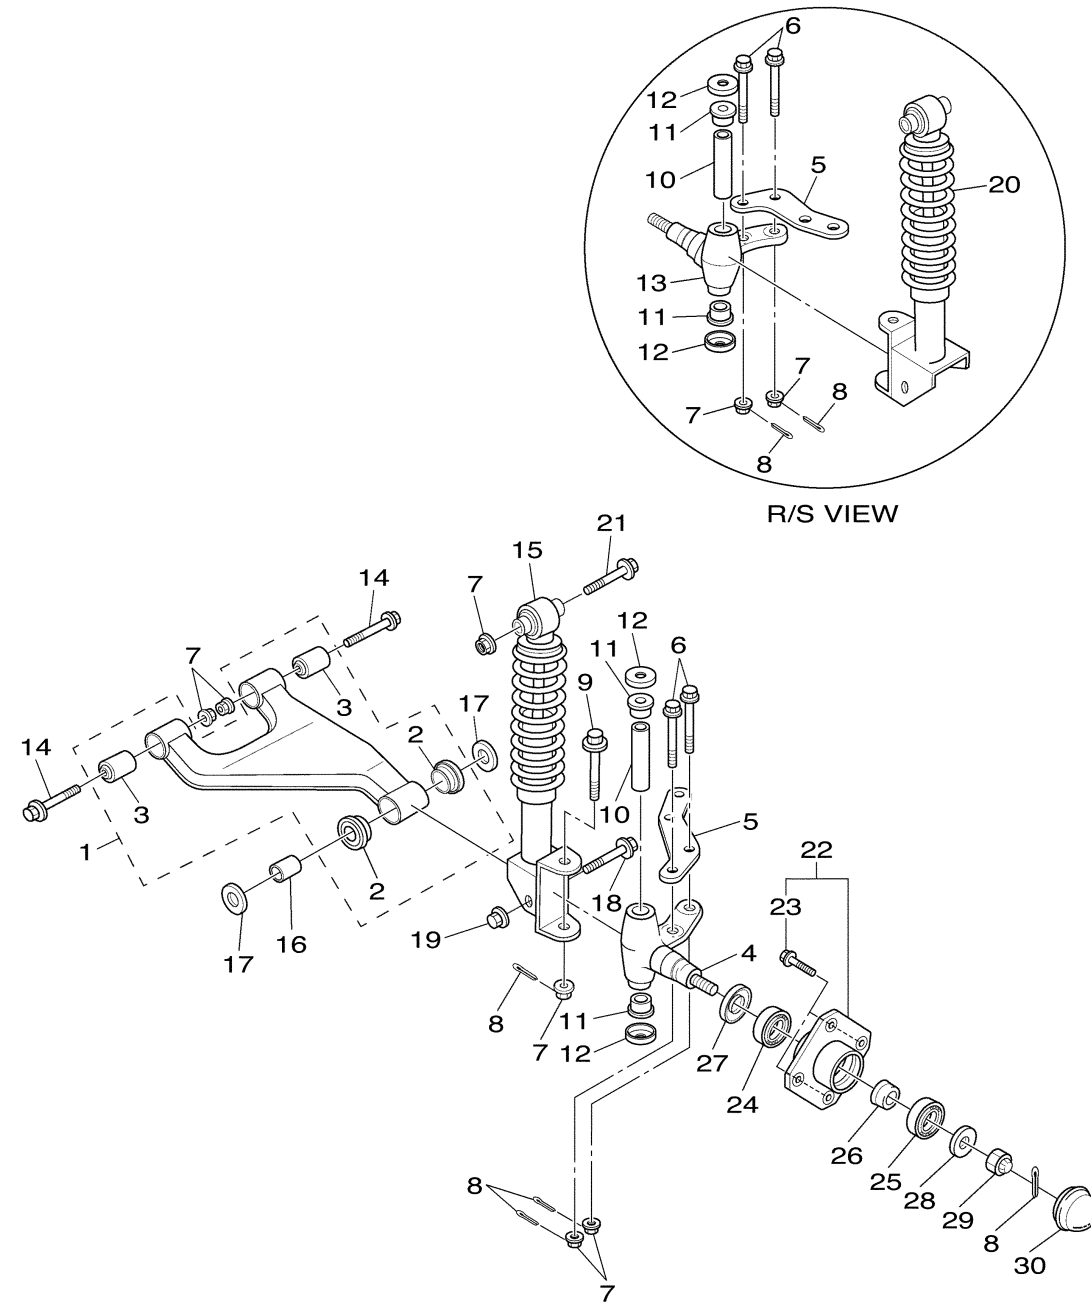

FRONT SUSPENSION

Ref No.	Part Number	Description	Qty	Remarks
21	90105-10267-00	BOLT, FLANGE	2	
22	JG5-WF511-10-00	HUB, FRONT	2	
23	90114-12806-00	. .BOLT, SERRATION	4	
24	93306-204X0-00	BEARING	2	
25	93306-005Y3-00	BEARING	2	
26	90387-241M7-00	COLLAR	2	
27	93102-30083-00	OIL SEAL	2	
28	90208-14801-00	WASHER, CONICAL SPRING	2	
29	95602-14100-00	NUT, U	2	
30	JN6-F5118-01-00	COVER, HUB DUST	2	

JW15110-J130