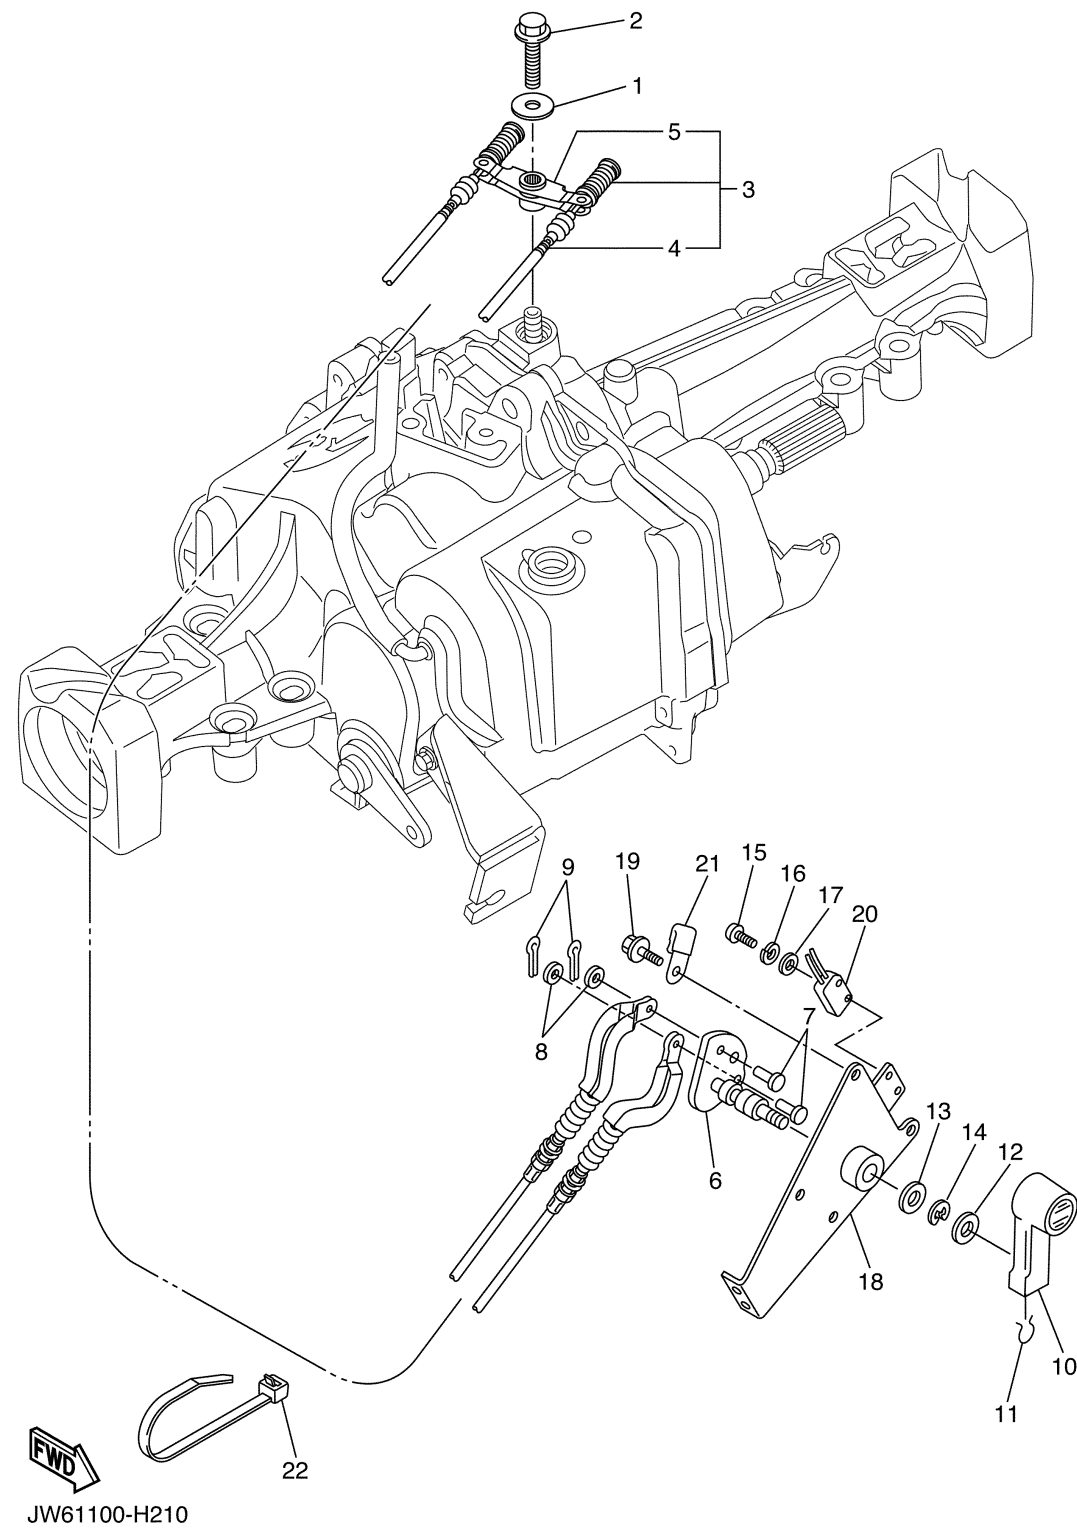

SHIFTER & CABLES

Ref No.	Part Number	Description	Qty	Remarks
1	90201-05800-00	WASHER, PLATE	1	
2	90105-05005-00	BOLT, FLANGE	1	
3	JW1-G8330-01-00	CABLE END ASSY	1	
4	JW1-G6371-01-00	. .WIRE, SHIFT	2	
5	JW1-G6383-01-00	. .LEVER, SHIFT 2	1	
6	JW8-G6382-00-00	LEVER, SHIFT 1	1	
7	91701-06014-00	PIN	2	
8	92990-06600-00	WASHER, PLATE	2	
9	91401-20012-00	PIN, COTTER	2	
10	JN3-G6381-00-00	KNOB, SHIFT	1	
11	JN3-G6376-00-00	SPRING SET	1	
12	90201-208S8-00	WASHER, PLATE	1	
13	90201-198S7-00	WASHER, PLATE	1	
14	99009-19400-00	CIRCLIP	1	
15	98502-04016-00	SCREW, PAN HEAD	2	
16	92902-04100-00	WASHER, SPRING	2	
17	92902-04600-00	WASHER, PLATE	2	
18	JN3-G6372-00-00	BRACKET, SHIFT WIRE	1	
19	90105-06831-00	BOLT, FLANGE	3	
20	JN3-82617-01-00	SWITCH	1	

CONTINUED ON NEXT FRAME >