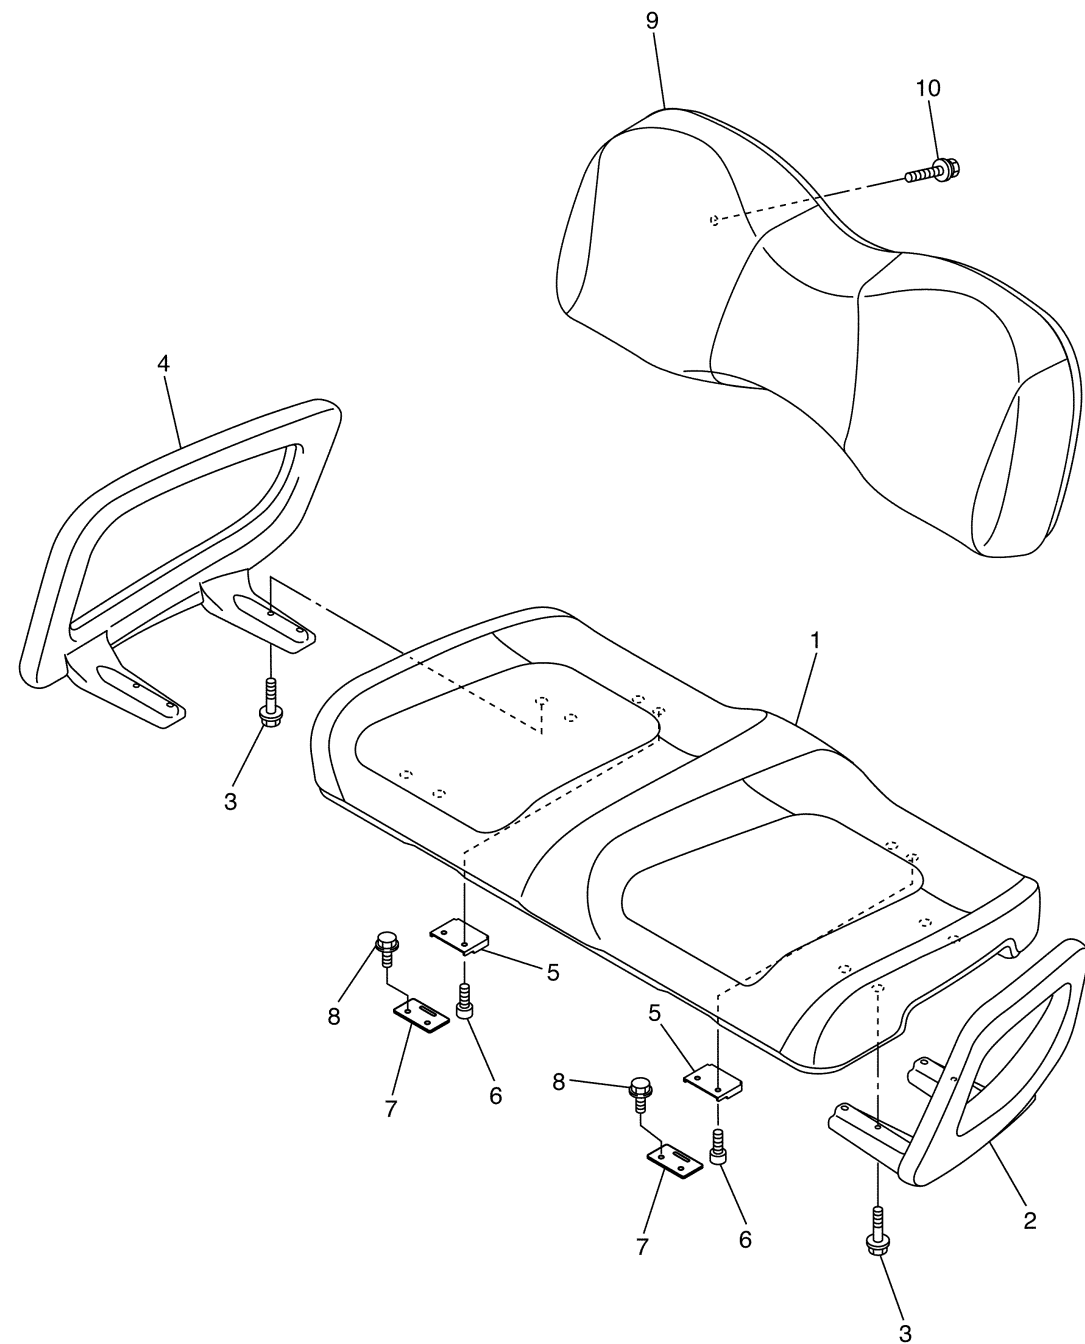

SEAT

Ref No.	Part Number	Description	Qty	Remarks
1	JW1-K8401-10-00	SEAT SUB-ASSY,CUSHION	1	
2	JW1-K8361-00-00	ARM REST 1	1	
3	90105-06042-00	BOLT, FLANGE	8	
4	JW1-K8362-00-00	ARM REST 2	1	
5	JW1-K8426-00-00	HINGE, SEAT 1	2	
6	90110-06125-00	BOLT, HEXAGON SOCKET HEAD	4	
7	JW1-K8427-00-00	HINGE, SEAT 2	2	
8	90163-06802-00	SCREW, TAPPING	4	
9	JW1-K8402-10-00	SEAT SUB ASSY, BACK	1	
10	90119-06808-00	BOLT, WITH WASHER	4	

JW11100-E280