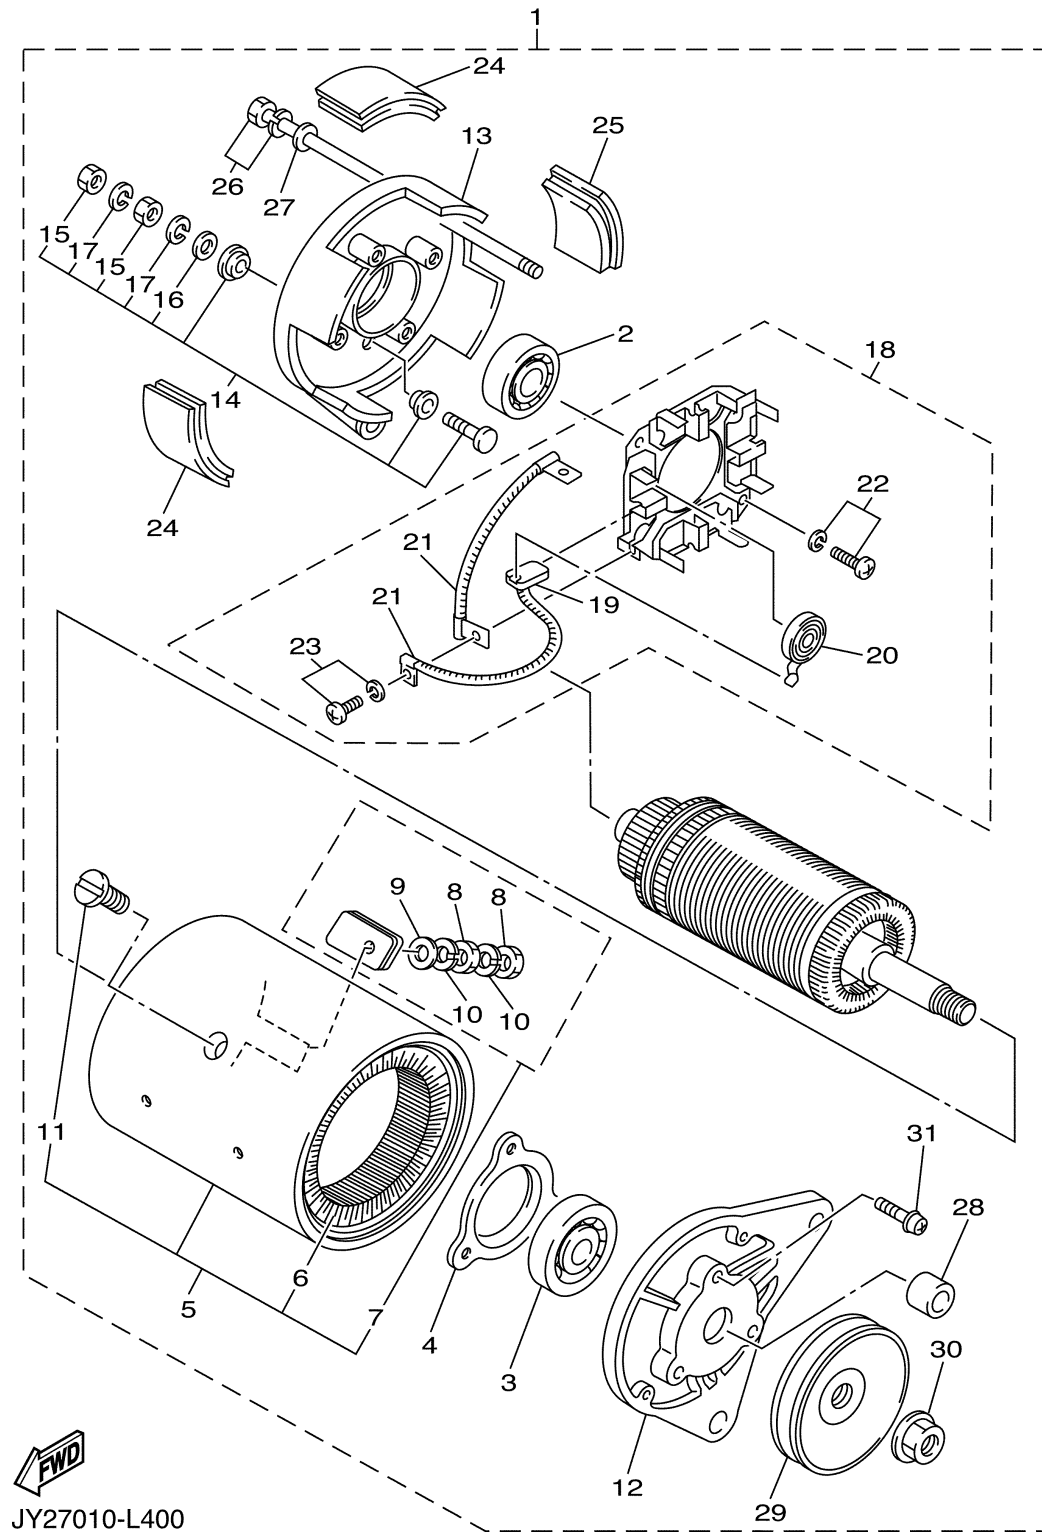

STARTING MOTOR

JY27010-L400

Ref No.	Part Number	Description	Qty	Remarks
1	JN6-H1100-04-00	STARTER GENERATOR ASSY	1	
2	J10-H1157-10-00	..BEARING 1	1	
3	J10-H1158-10-00	..BEARING 2	1	
4	J10-81159-10-00	..HOLDER, BEARING	1	
5	JN6-H1110-10-00	..STATOR ASSY	1	
6	JN6-H1160-10-00	...FIELD COIL ASSY	1	
7	J10-81148-10-00	...SCREW SET 4	2	
8	9530N-06600-00	....NUT,HEX	2	
9	9290N-06600-00	...WASHER	1	
10	92907-06100-00	....WASHER, SPRING	2	
11	J10-81146-10-00	...SCREW 2	4	
12	JN6-H1165-00-00	..BRACKET, STARTER GENERATOR 1	1	
13	J10-H1166-10-00	..BRACKET, STARTER GENERATOR 2	1	
14	J10-81147-10-00	..SCREW SET 3	2	
15	9530N-06600-00	....NUT,HEX	2	
16	9290N-06600-00	...WASHER	1	
17	92907-06100-00	....WASHER, SPRING	2	
18	JN6-H1119-00-00	..BRUSH HOLDER ASSY	1	
19	JF2-H1111-00-00	...BRUSH	4	
20	JN6-H1113-00-00	....SPRING, BRUSH	4	

CONTINUED ON NEXT FRAME >