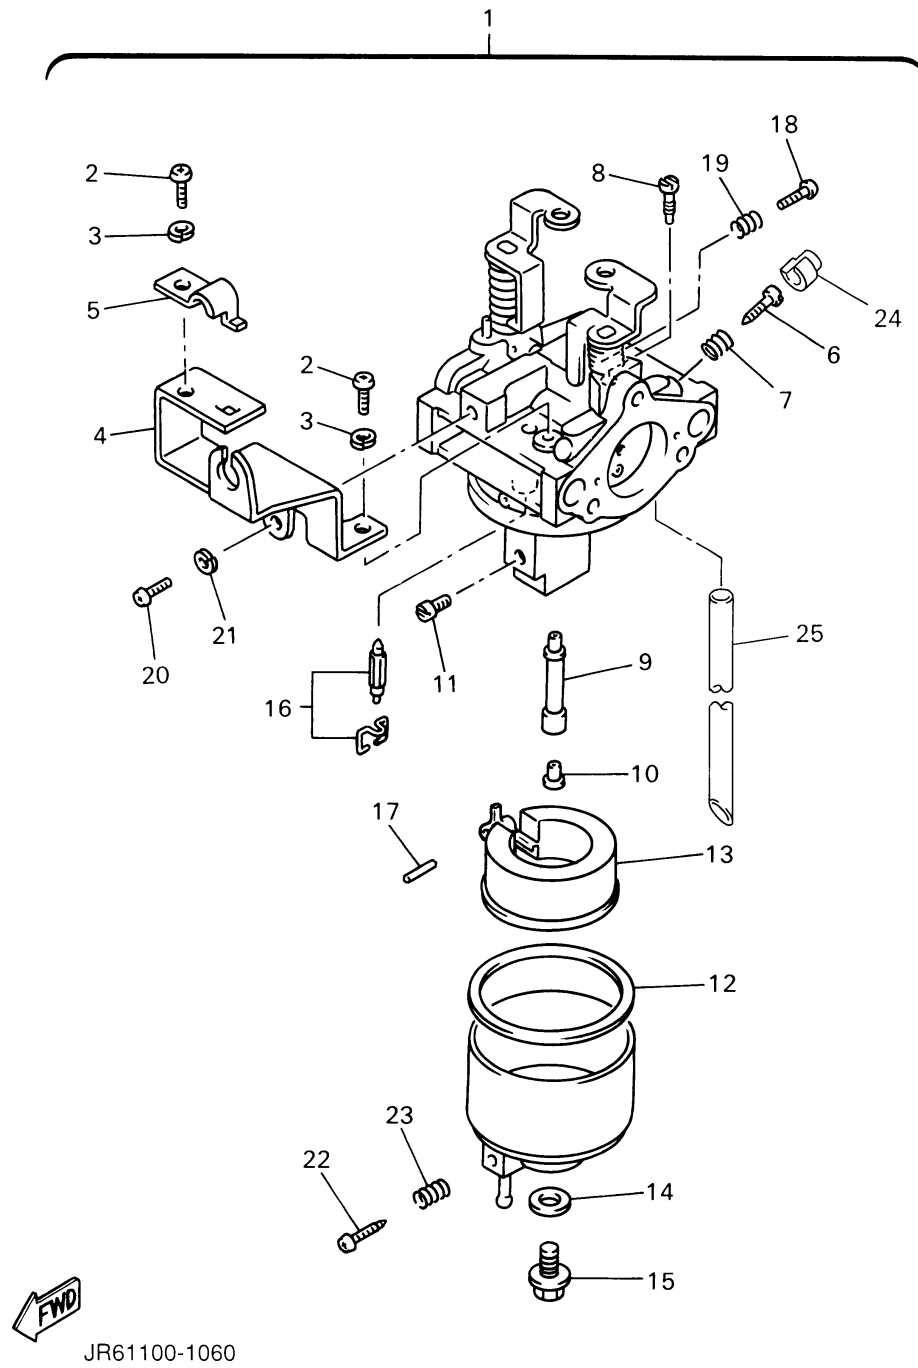

JW71100-H060

CARBURETOR

Ref No.	Part Number	Description	Qty	Remarks
1	JR6-14101-00-00	CARBURETOR ASSY 1	1	
2	98507-05008-00	..SCREW, PAN HEAD	2	
3	92990-05100-00	..WASHER, SPRING	2	
4	JN6-14291-00-00	..BRACKET 1	1	
5	J10-14227-00-00	..PLATE	1	
6	7NJ-14211-00-00	..SCREW, PILOT ADJUSTING	1	
7	73A-14212-10-00	..SPRING	1	
8	732-14142-65-A0	..JET, PILOT (# 65)	1	
9	JN6-1495H-3B-00	..NOZZLE, MAIN	1	
10	73A-1414G-00-00	..PIPE, MAIN BLEED	1	
11	3G2-1423A-67-00	..JET, MAIN (# 82.5)	1	AP
11	3G2-1423E-33-A0	..JET, MAIN (#83.8)	1	AP
11	3G2-1423A-68-A0	..JET, MAIN (# 87.5)	1	STD
12	796-14184-00-00	..GASKET, FLOAT CHAMBER	1	
13	JN6-14185-00-00	..FLOAT	1	
14	127-14198-00-00	..GASKET	1	
15	7R1-14162-00-00	..BOLT, HOLDING	1	
16	JN5-14150-00-00	..NEEDLE ASSY (WITH CLIP)	1	
17	22F-14186-00-00	..PIN, FLOAT	1	
18	1WG-14922-00-00	..SCREW, THROTTLE	1	

CONTINUED ON NEXT FRAME >

CARBURETOR

Ref No.	Part Number	Description	Qty	Remarks
19	73A-14212-10-00	..SPRING	1	
20	98507-04010-00	..SCREW, PAN HEAD	1	
21	92902-04100-00	..WASHER, SPRING	1	
22	7E1-14191-00-00	..PLUG, DRAIN	1	
23	73A-14212-00-00	..SPRING	1	
24	7LV-14118-00-00	..CAP	1	
25	1KT-14197-01-00	..PIPE	1	