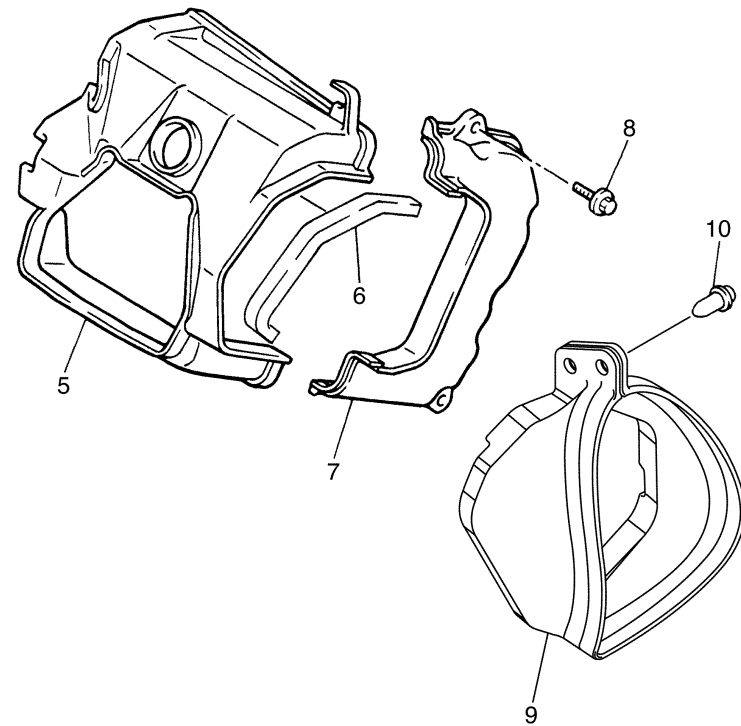

AIR SHROUD & FAN

Ref No.	Part Number	Description	Qty	Remarks
1	JN6-12621-02-00	CASE, FAN	1	
2	95817-06020-00	BOLT, FLANGE	4	
3	JN6-12616-00-00	COVER, FAN CASE	1	
4	97702-60420-00	SCREW, TAPPING	3	
5	JN6-12651-00-00	AIR SHROUD, CYLINDER 1	1	
6	JR7-12658-00-00	DAMPER, AIR SHROUD 1	1	
7	JN6-12652-00-00	AIR SHROUD, CYLINDER 2	1	
8	95817-06020-00	BOLT, FLANGE	2	
9	JW1-E2691-00-00	DUCT 1	1	
10	90269-08813-00	RIVET	2	

JY01010-F050