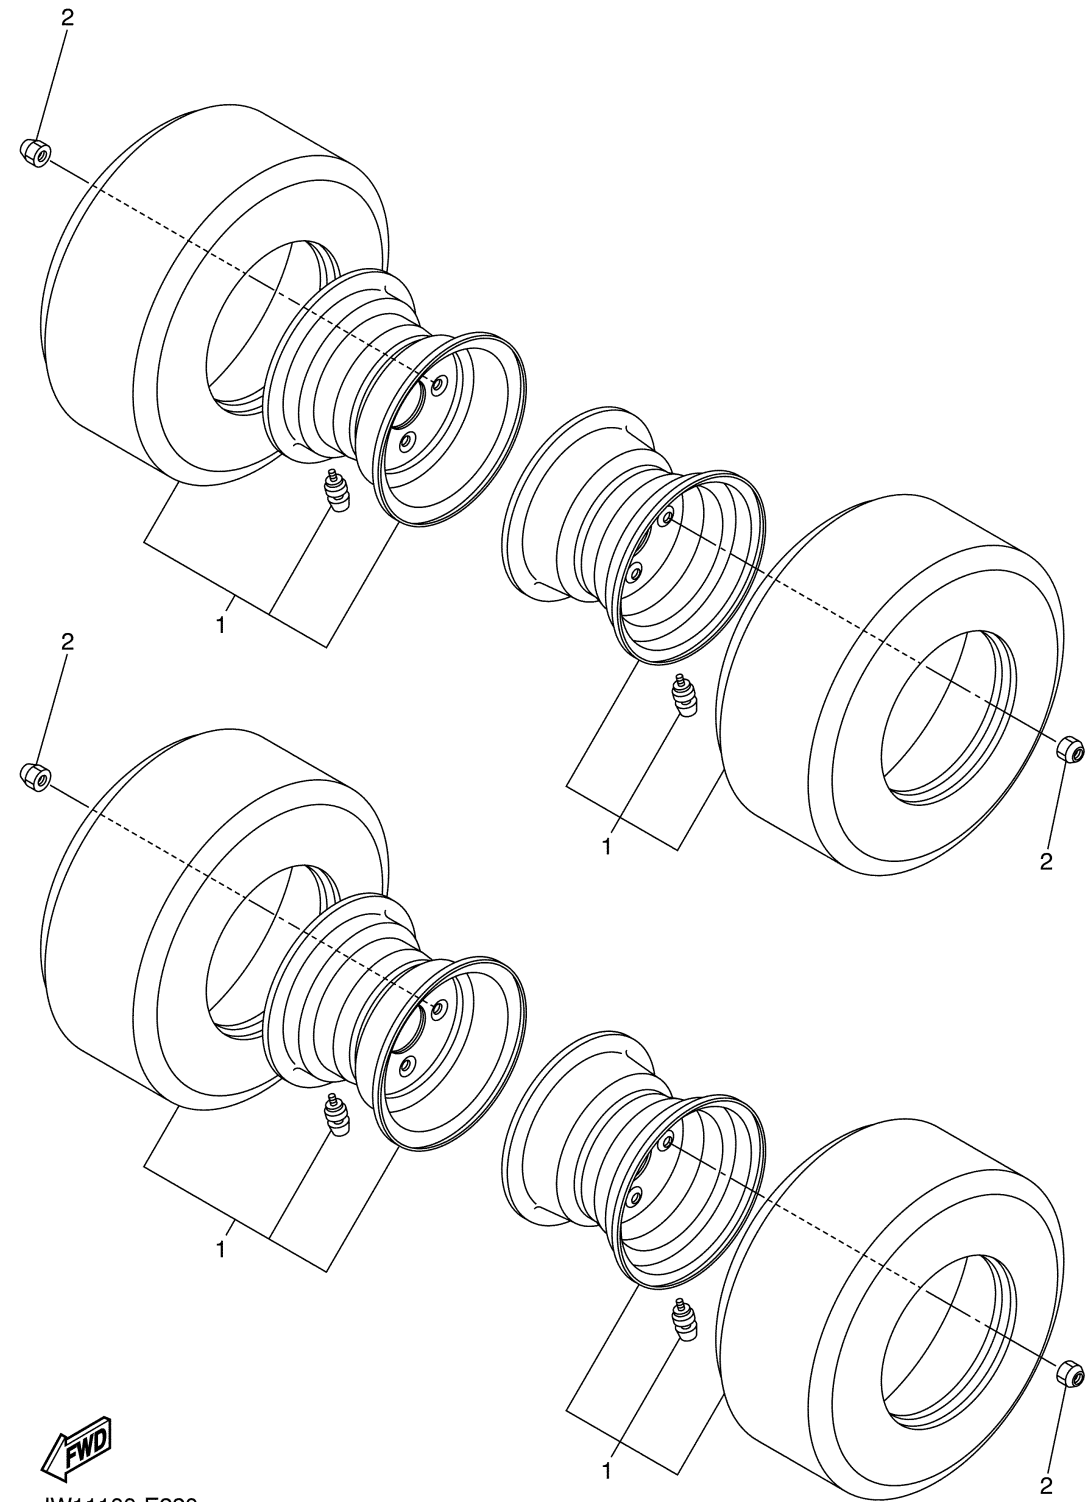

FWD
JW11100-E220

WHEEL

Ref No.	Part Number	Description	Qty	Remarks
1	JW1-F5100-01-00	WHEEL ASSY (18X8.50-8-4PLY)	4	
2	90179-12262-00	NUT	16