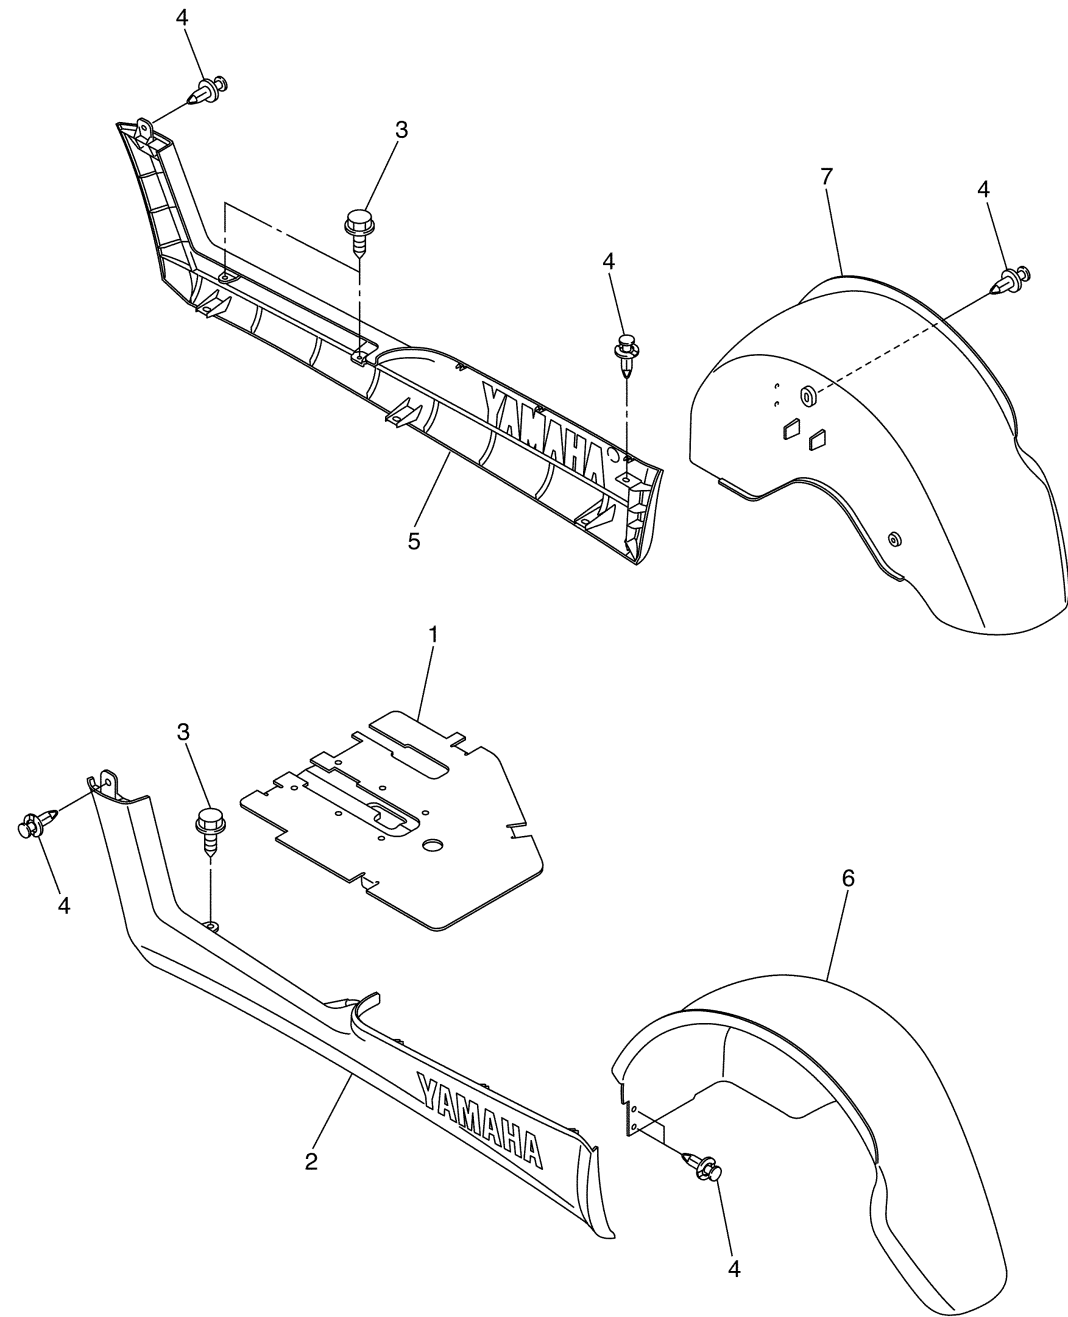

BODY FITTING

Ref No.	Part Number	Description	Qty	Remarks
1	JW1-K8270-00-00	LID ASSY	1	
2	JW1-K818A-00-00	PROTECTOR, SIDE PLATE	1	
3	JW1-F3396-00-00	SCREW, SPECIAL	4	
4	90269-06804-00	RIVET	12	
5	JW1-K818B-00-00	PROTECTOR, SIDE PLATE 2	1	
6	JW1-K8191-00-00	PANEL, REAR FENDER 1	1	
7	JW1-K8192-00-00	PANEL, REAR FENDER 2	1	

JW11100-E260