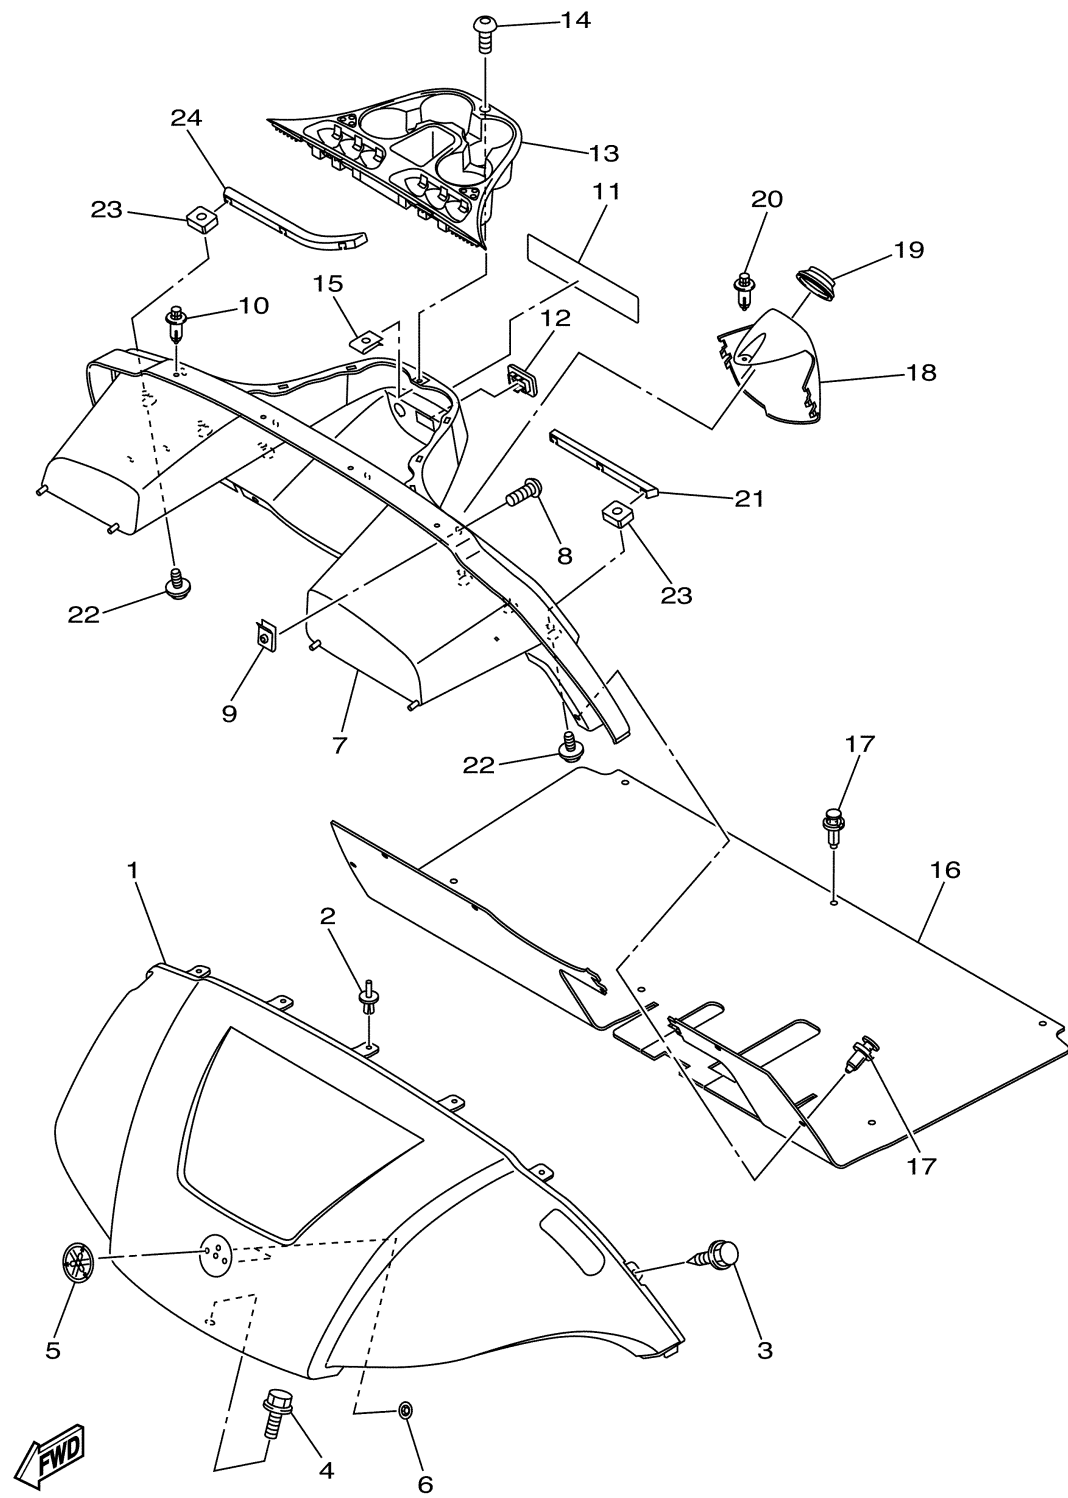

JW83110-L240

BODY

Ref No.	Part Number	Description	Qty	Remarks
15	90183-05008-00	NUT, SPRING	1	
16	JW1-K8233-11-00	MAT, MAIN FLOOR 3	1	
17	90269-09003-00	RIVET	11	
18	JW1-K8273-00-00	COVER, HOLE	1	
19	JW1-K8245-00-00	SEAL 1	1	
20	90269-06804-00	RIVET	1	
21	JW1-K8261-00-00	PLATE, BODY PROTECT 1	1	
22	90119-06244-00	BOLT, WITH WASHER	6	
23	90173-06010-00	NUT, SQUARE	6	
24	JW1-K8262-00-00	PLATE, BODY PROTECT 2	1