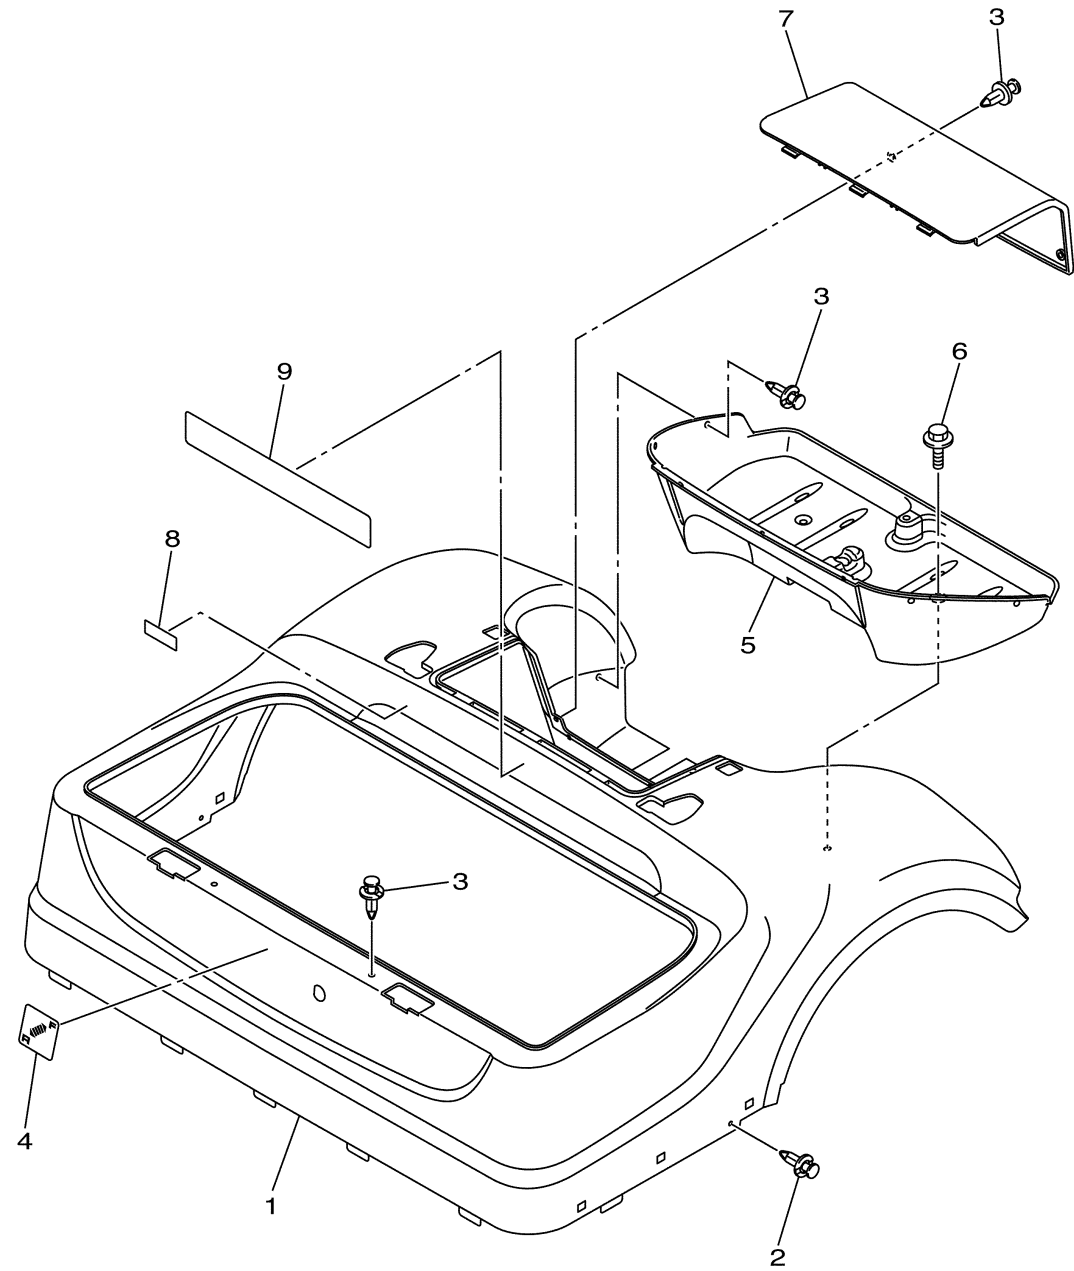

BODY 2

Ref No.	Part Number	Description	Qty	Remarks
1	JW1-K8142-00-00	PANEL, REAR BODY	1	UR FOR WS7
1	JW1-K8142-10-00	PANEL, REAR BODY	1	UR FOR VDGS1
1	JW1-K8142-20-00	PANEL, REAR BODY	1	UR FOR HTR
1	JW1-K8142-30-00	PANEL, REAR BODY	1	UR FOR LNYM8
1	JW1-K8142-40-00	PANEL, REAR BODY	1	UR FOR NBM7
1	JW1-K8142-50-00	PANEL, REAR BODY	1	UR FOR BMG
1	JW1-K8142-80-00	PANEL, REAR BODY	1	UR FOR DPBST
2	90269-06804-00	RIVET	2	
3	90269-08813-00	RIVET	11	
4	JW1-K7741-00-00	INDICATOR 1	1	
5	JW1-K8237-10-00	COVER, REAR FLOOR	1	
6	JW1-K6179-01-00	BOLT, SPECIAL 1	2	
7	JW1-K8151-00-00	PANEL, INSPECTION LID 1	1	
8	JN6-H2377-00-00	LABEL	1	
9	JW1-K8297-01-00	PLATE, CAUTION 1 (E,F)	1	

JW83110-L250