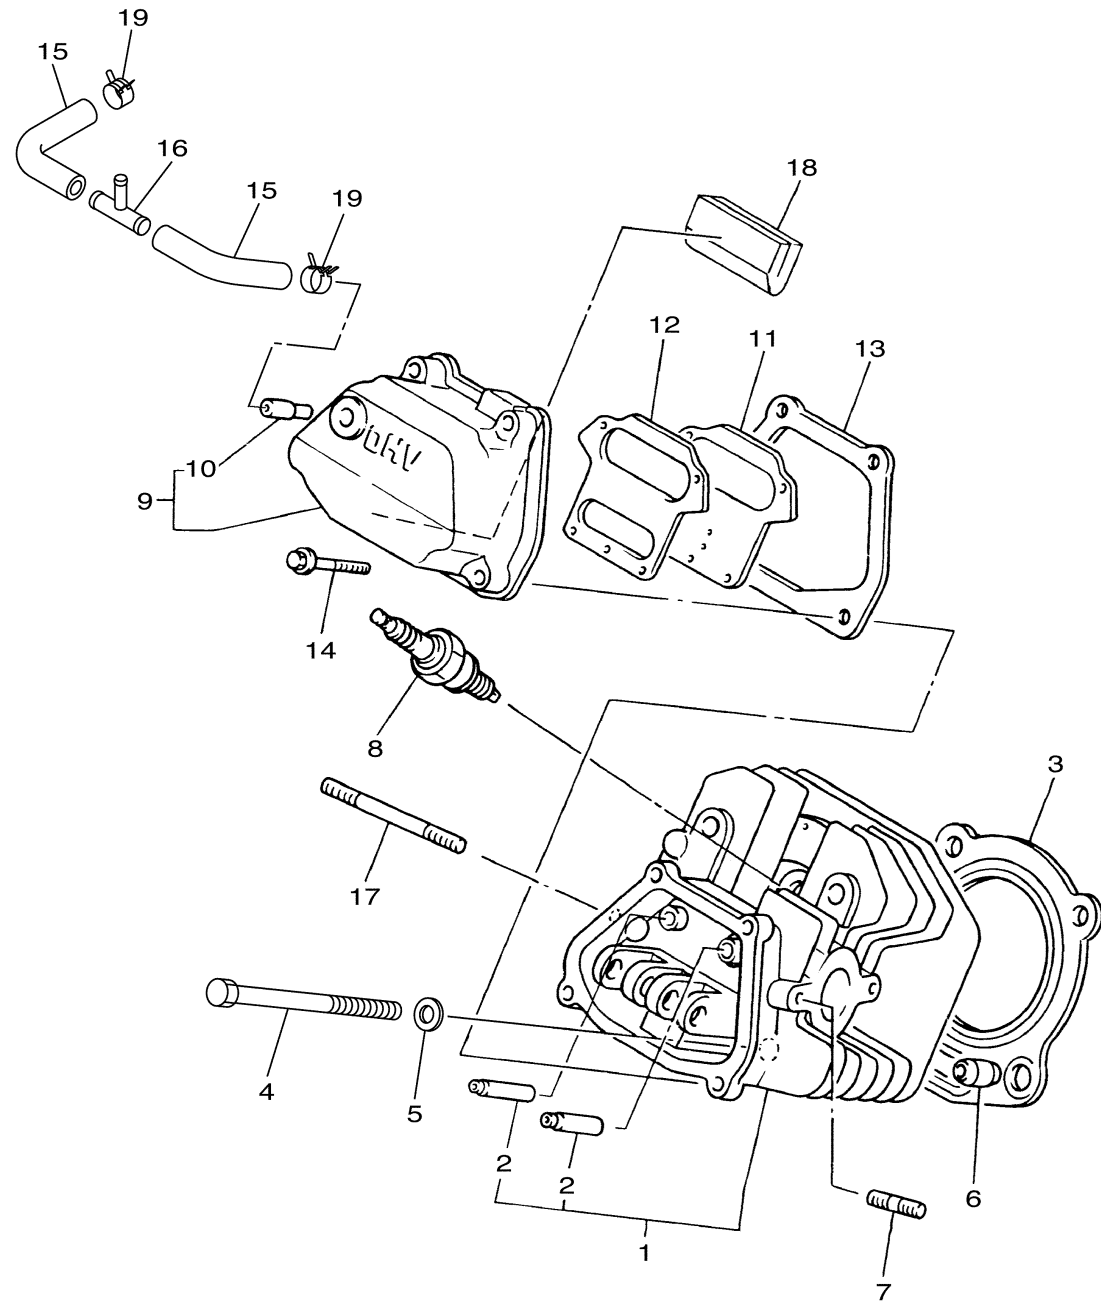

ENGINE 1

Ref No.	Part Number	Description	Qty	Remarks
1	JR6-19001-00-00	ENGINE ASSEMBLY	1	

JW41110-C010

CYLINDER HEAD

Ref No.	Part Number	Description	Qty	Remarks
1	JT0-11111-00-00	HEAD, CYLINDER 1	1	
2	JN6-11133-10-00	..GUIDE, VALVE 1	2	
3	JT0-11181-00-00	GASKET, CYLINDER HEAD 1	1	
4	97012-10070-00	BOLT	4	
5	90201-10057-00	WASHER, PLATE	4	
6	99530-14016-00	PIN, DOWEL	2	
7	95622-08618-00	BOLT, STUD	2	
8	BPR-4ES00-40-00	PLUG, SPARK (NGK BPR4ES)	1	AP
8	BPR-2ES00-00-00	PLUG, SPARK (NGK-BPR2ES)	1	STD
9	JN6-11191-01-00	COVER, CYLINDER HEAD 1	1	
10	JN6-11116-00-00	..JOINT, BREATHER	1	
11	JN6-11168-00-00	COVER, BREATHER	1	
12	JN6-11169-00-00	GASKET, BREATHER COVER	1	
13	JN6-11193-00-00	GASKET, HEAD COVER 1	1	
14	95822-06030-00	BOLT, FLANGE	4	
15	JW1-E1166-00-00	PIPE, BREATHER 1	2	
16	JW1-E1116-00-00	JOINT, BREATHER	1	
17	95602-08710-00	BOLT, STUD	2	
18	JR7-11163-10-00	ELEMENT	1	
19	90467-13847-00	CLIP	2	

JW13110-J020

CRANKSHAFT & PISTON

Ref No.	Part Number	Description	Qty	Remarks
1	JN6-11400-00-00	CRANKSHAFT ASSY	1	
2	JR7-11631-00-A0	PISTON (STD)	1	
2	JR7-11635-00-00	PISTON (0.25MM O/S)	1	AP
2	JR7-11636-00-00	PISTON (0.50MM O/S)	1	AP
3	JR7-11610-00-00	PISTON RING SET (STD)	1	
3	JR7-11610-10-00	PISTON RING SET (0.25MM O/S)	1	AP
3	JR7-11610-20-00	PISTON RING SET (0.50MM O/S)	1	AP
4	583-11633-00-00	PIN, PISTON	1	
5	93450-21053-00	CIRCLIP	2	
6	JN6-11650-10-00	CONNECTING ROD ASSY	1	
7	JN6-11654-10-00	. .BOLT, CONNECTING ROD	2	
8	JN6-11454-10-00	WEIGHT 1	1	