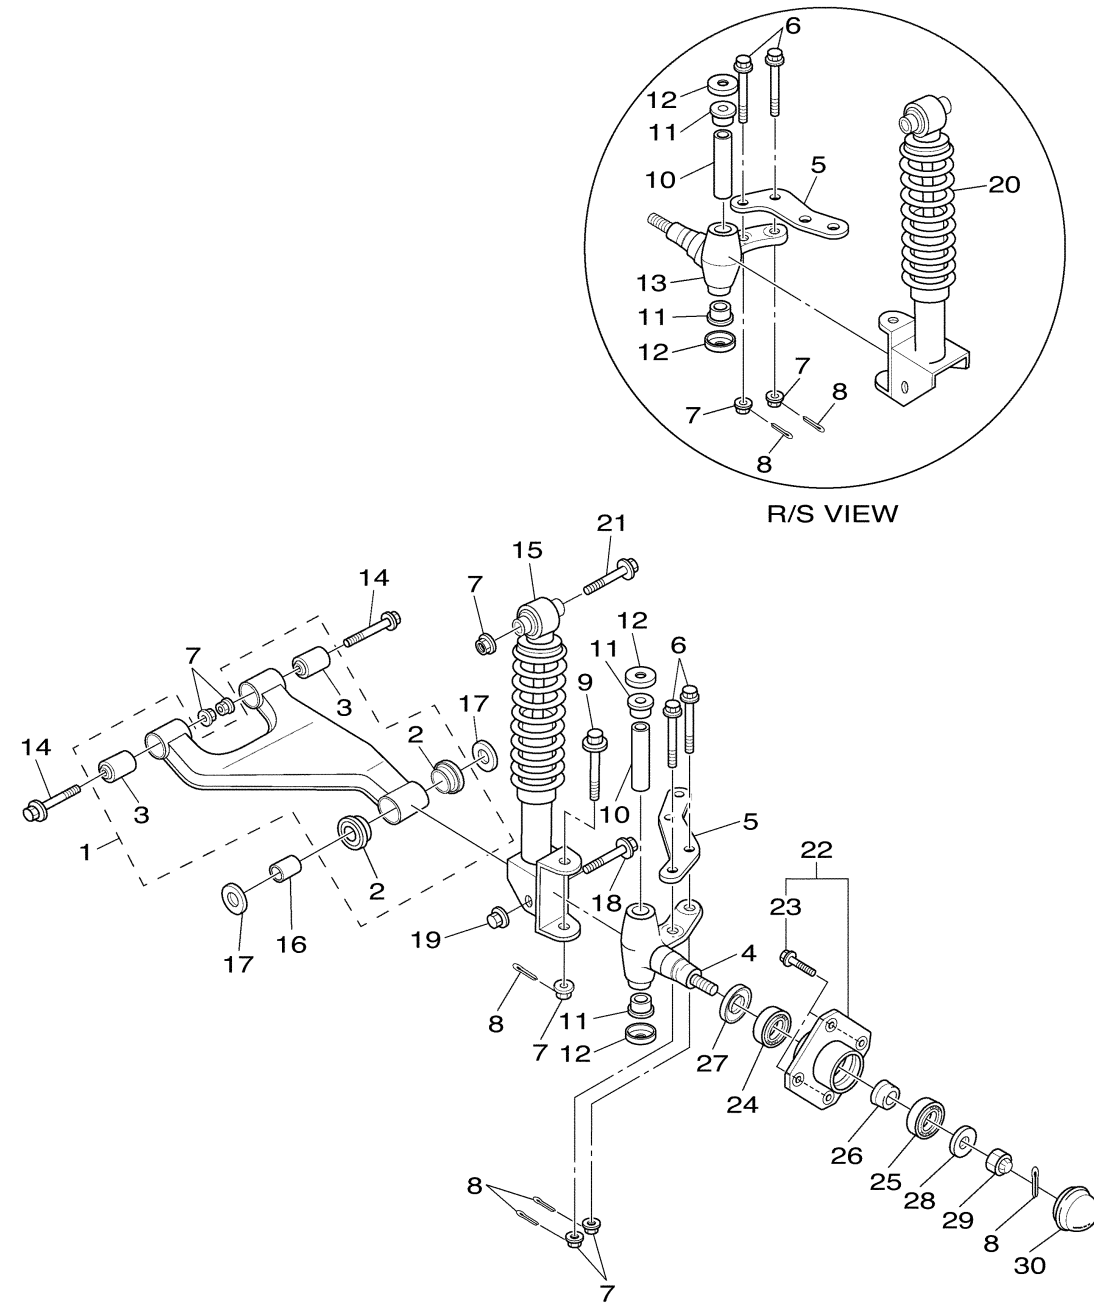

FRONT SUSPENSION

Ref No.	Part Number	Description	Qty	Remarks
1	JU0-F3570-20-00	FRONT LOWER ARM COMP.	2	
2	90381-18001-00	. .BUSH, SOLID	2	
3	2HR-23526-00-00	. .BUSH	2	
4	JU0-F3511-10-00	KNUCKLE, STEERING 1	1	
5	JW1-F3512-00-00	ARM, KNUCKLE 1	2	
6	90105-10728-00	BOLT, FLANGE	4	
7	95602-10200-00	NUT, U FLANGE	12	
8	91402-25020-00	PIN, COTTER	8	
9	90105-10064-00	BOLT, FLANGE	2	
10	2NL-23448-00-00	SPACER	2	
11	90381-17067-00	BUSH, SOLID	4	
12	2NL-23517-00-00	COVER, THRUST 1	4	
13	JU0-F3521-10-00	KNUCKLE, STEERING 2	1	
14	90105-10267-00	BOLT, FLANGE	4	
15	JW1-F3350-10-00	SHOCK ABSORBER ASSY	1	
16	90387-12016-00	COLLAR	2	
17	401-22128-01-00	COVER, THRUST 1	4	
18	95812-12080-00	BOLT, FLANGE	2	
19	95612-12100-00	NUT, U	2	
20	JW1-F3390-10-00	SHOCK ABSORBER ASSY 2	1	

CONTINUED ON NEXT FRAME >

JW15110-J130