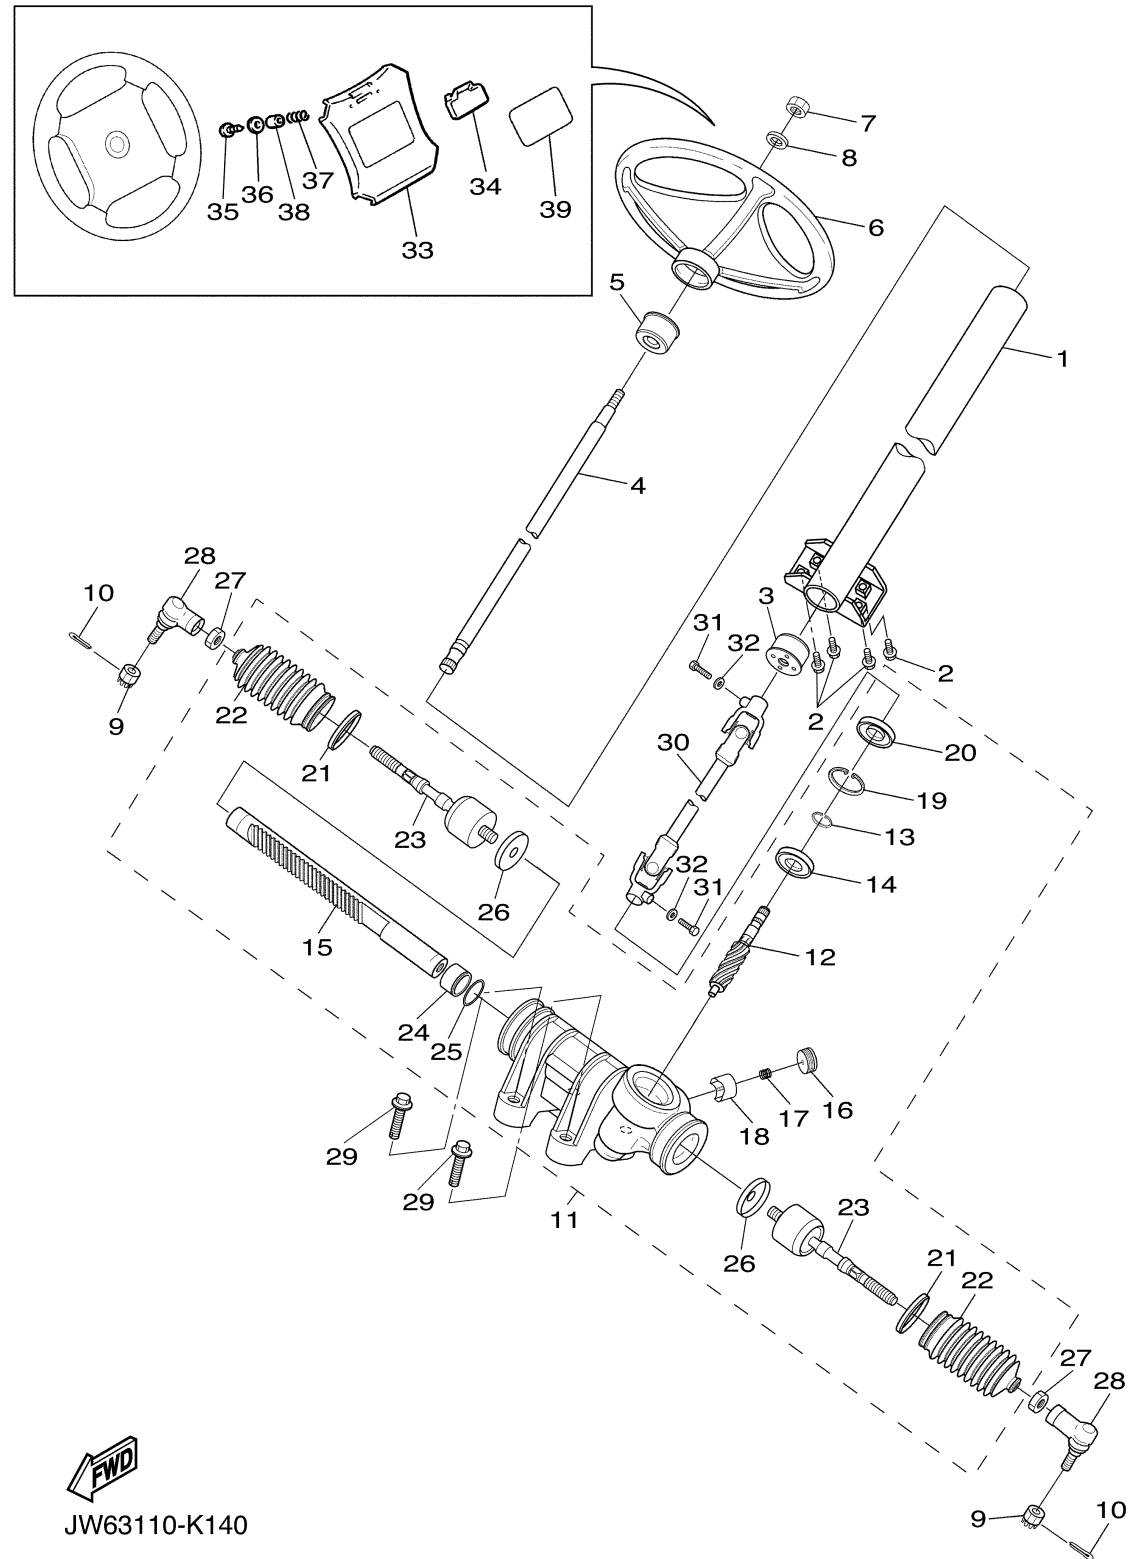

STEERING

Ref No.	Part Number	Description	Qty	Remarks
21	5UG-F3489-00-00	. .BAND	2	
22	5UG-F3527-00-00	. .SEAL, DUST 1	2	
23	JW1-F3837-00-00	. .ROD, TIE 2	2	
24	JW1-F467K-00-00	. .BUSH, CAP	1	
25	JW1-F3866-00-00	. .CIRCLIP	1	
26	JW1-F3894-00-00	. .WASHER, LOCK 1	2	
27	1P0-F3833-00-00	NUT 1	2	
28	JU0-23841-10-00	JOINT, UNIVERSAL 1	2	
29	90105-10847-00	BOLT, FLANGE	4	
30	JW1-F3822-01-00	JOINT 1	1	
31	97012-08030-00	BOLT	2	
32	92902-08600-00	WASHER, PLATE	2	
33	JW8-K8357-00-00	HOLDER 1	1	
34	JN6-K8358-01-00	HOLDER 2	1	
35	97702-40525-00	SCREW, TAPPING	2	
36	90201-04810-00	WASHER, PLATE	2	
37	90502-10013-00	SPRING, CONICAL	2	
38	90387-046N7-00	COLLAR	2	
39	JU0-K7762-00-00	LABEL, WARNING 2 (E)	1	

JW63110-K140