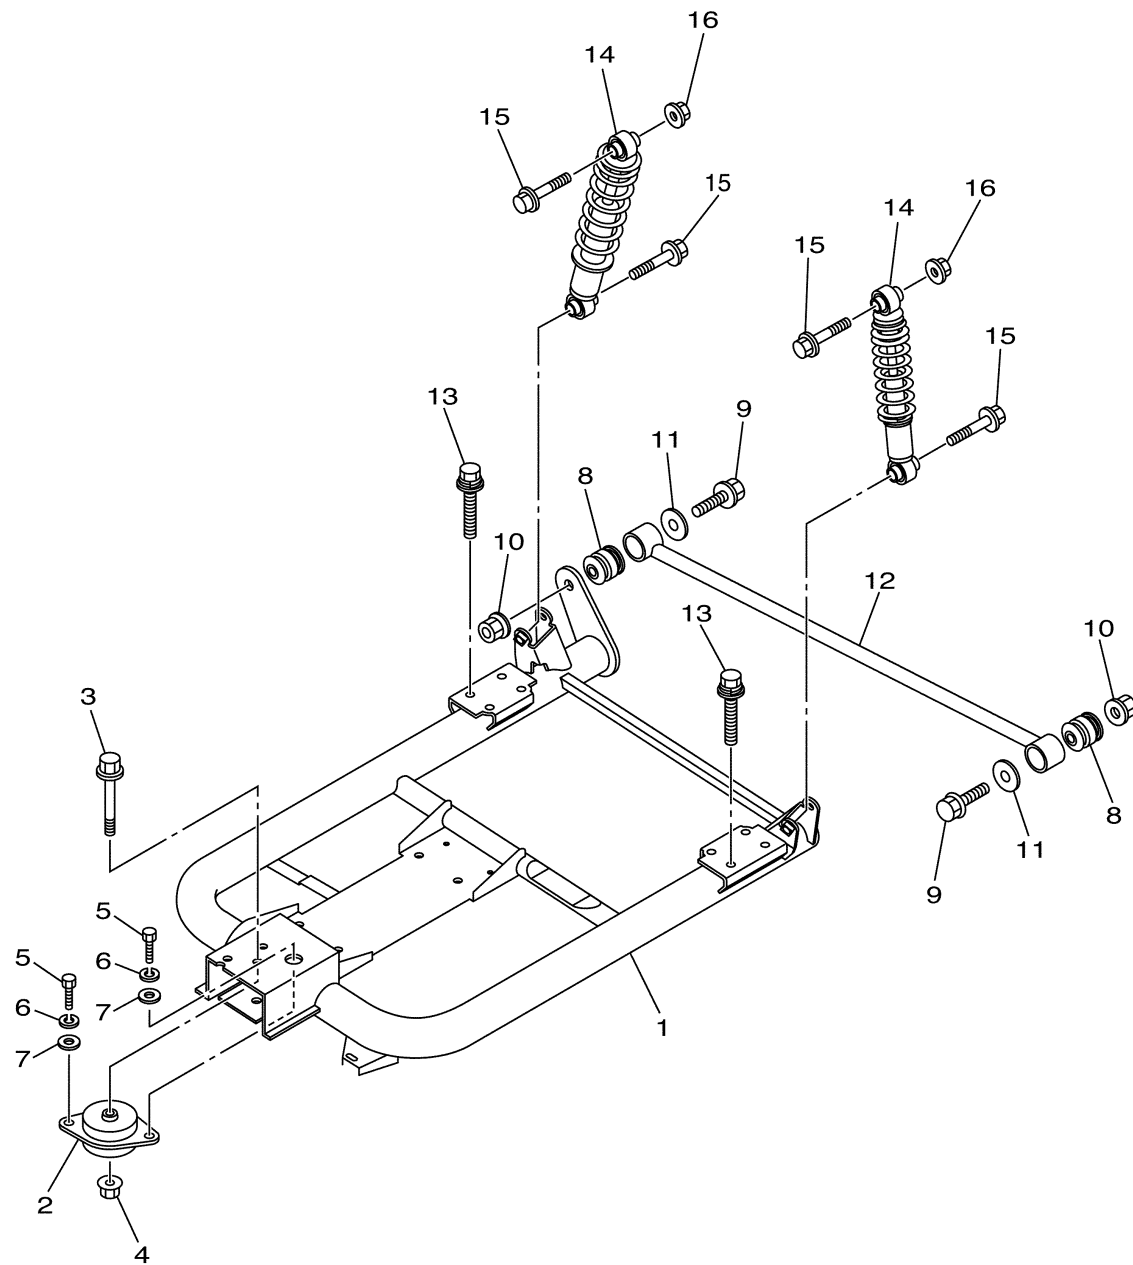

REAR ARM & SUSPENSION

Ref No.	Part Number	Description	Qty	Remarks
1	JW1-F2110-12-00	REAR ARM COMP.	1	
2	JN6-F2123-10-00	BUSH 1	1	
3	90105-13800-00	BOLT, FLANGE	1	
4	90179-13800-00	NUT	1	
5	97012-10020-00	BOLT	2	
6	92902-10100-00	WASHER, SPRING	2	
7	92902-10600-00	WASHER, PLATE	2	
8	JN6-F2124-10-00	BUSH 2	2	
9	95817-12065-00	BOLT, FLANGE	2	
10	95602-12200-00	NUT, SELF-LOCKING	2	
11	90201-128S4-00	WASHER, PLATE	2	
12	JW1-F217G-10-00	ROD, CONNECTING 2	1	
13	JW1-F2277-00-00	BOLT	8	
14	JW1-F2210-10-00	SHOCK ABSORBER ASSY, REAR	2	
15	95817-10055-00	BOLT, FLANGE	4	
16	95602-10200-00	NUT, U FLANGE	2	

JD03100-K110