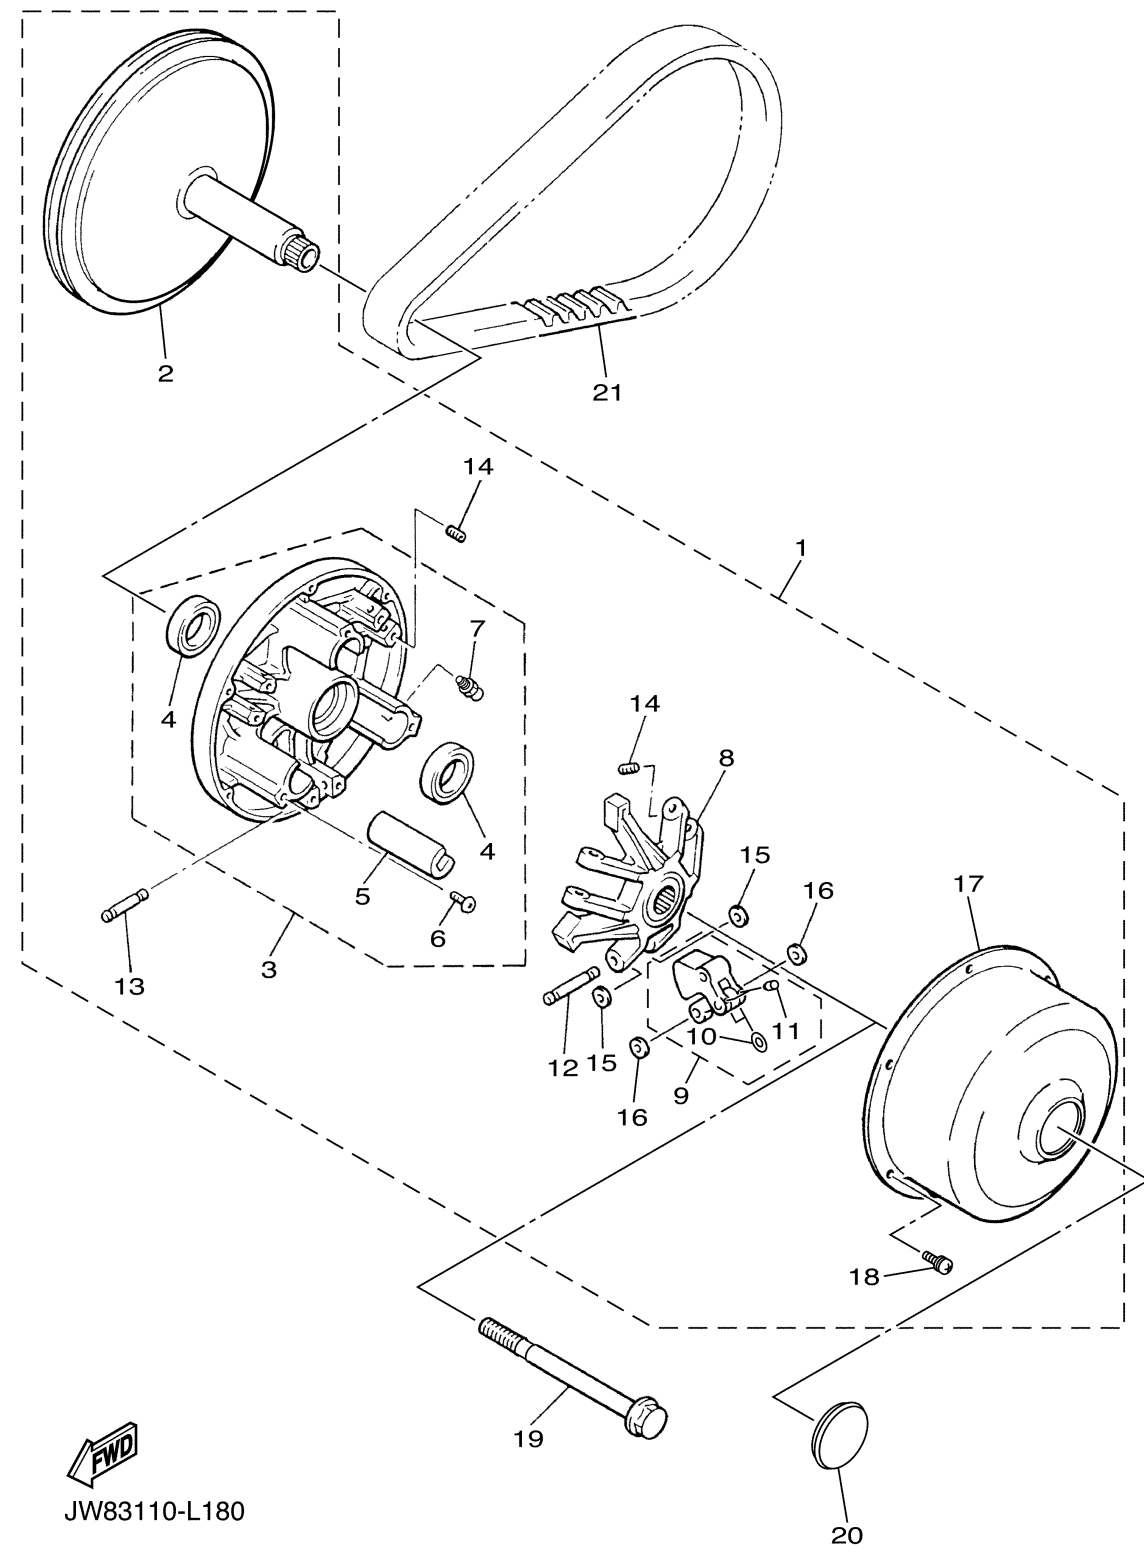

PRIMARY SHEAVE

Ref No.	Part Number	Description	Qty	Remarks
21	J55-G6241-00-00	V-BELT	1	

JW83110-L180