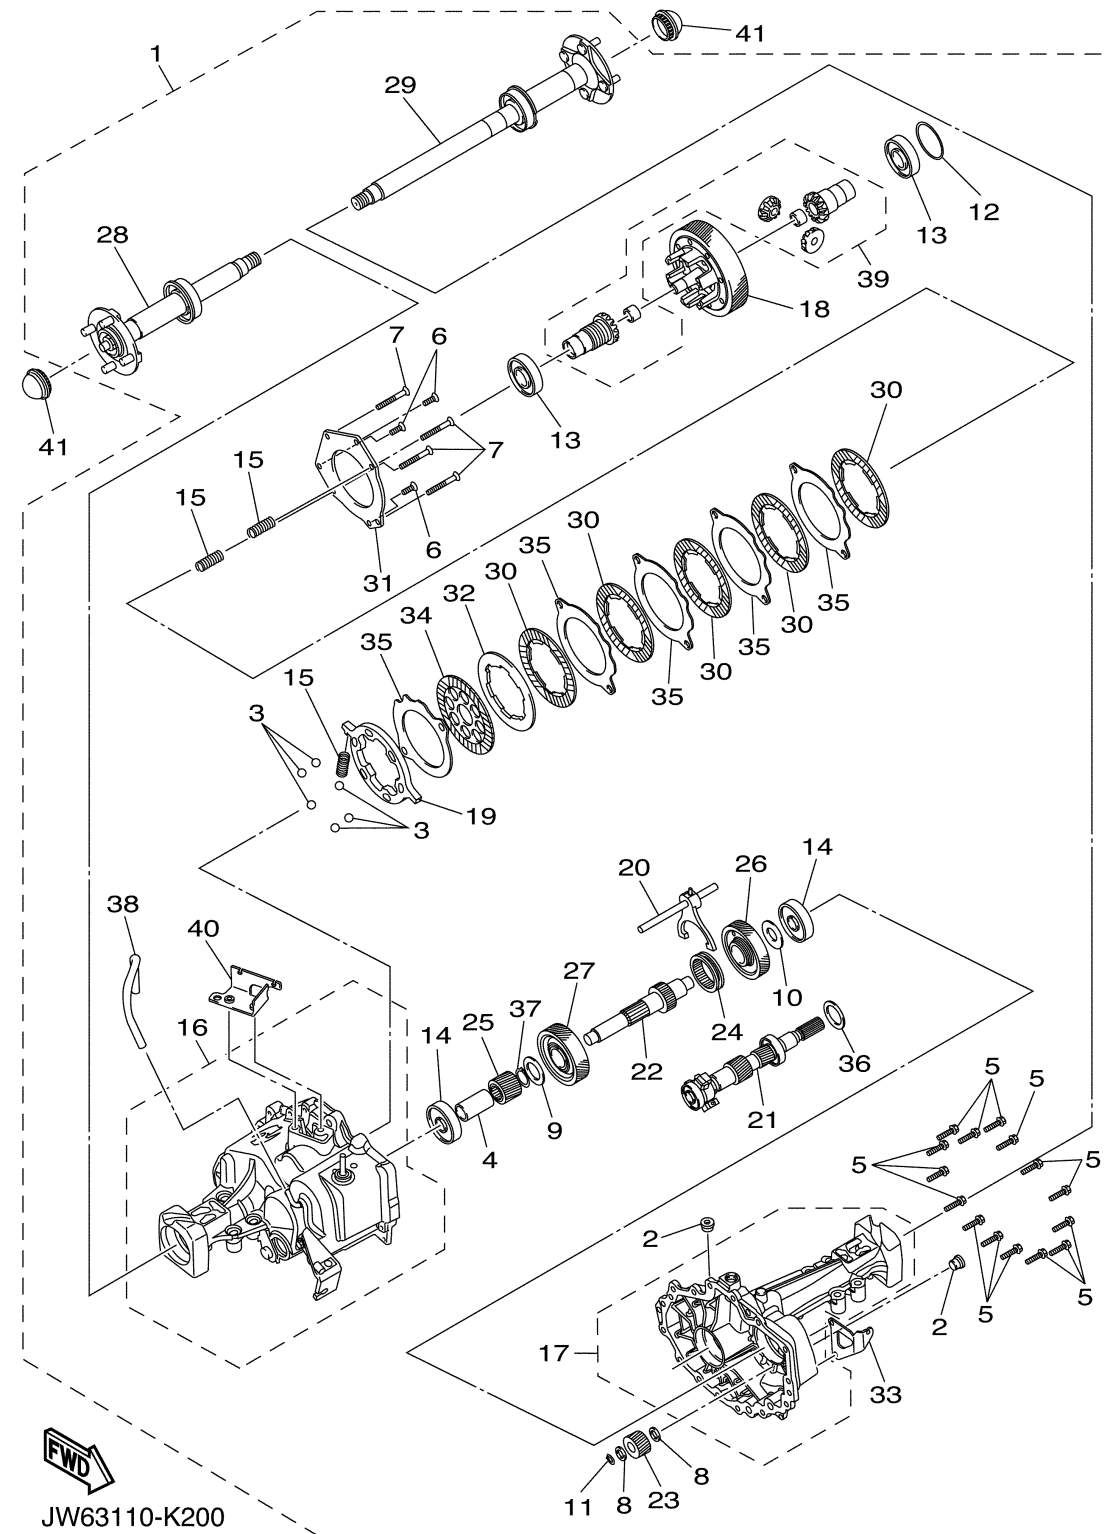

TRANSAXLE & BRAKE

Ref No.	Part Number	Description	Qty	Remarks
41	JN6-F5118-01-00	COVER, HUB DUST	2