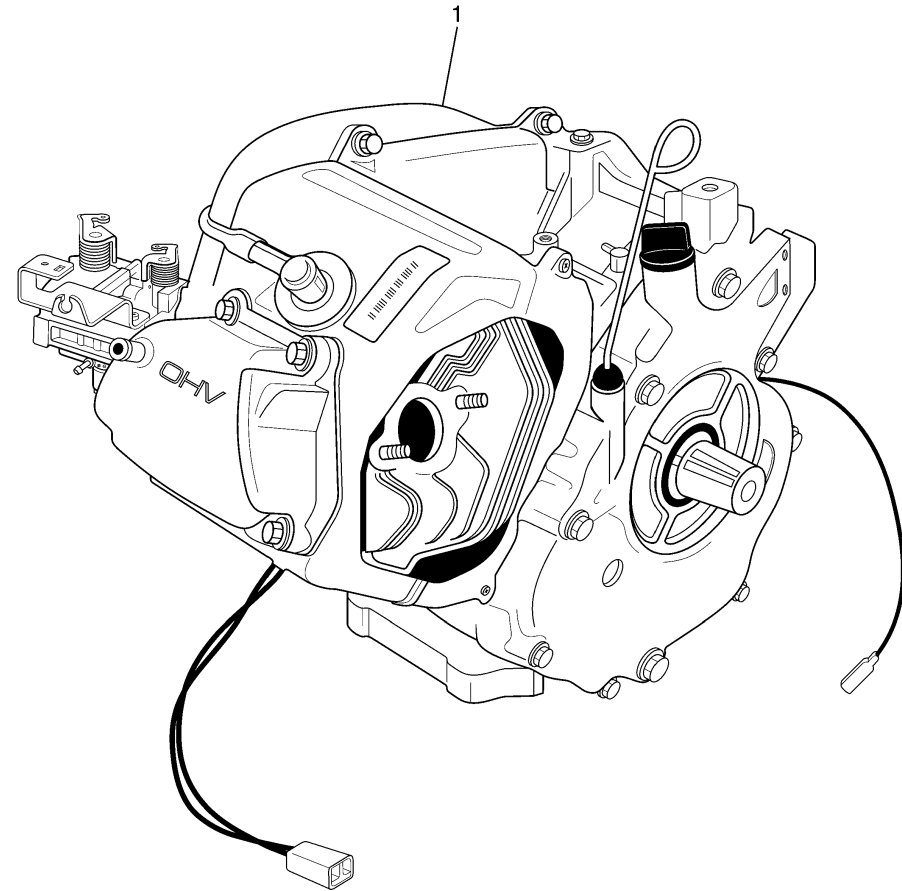

ENGINE 1

Ref No.	Part Number	Description	Qty	Remarks
1	JR6-19001-00-00	ENGINE ASSEMBLY	1	

JW41110-C010

CYLINDER HEAD

Ref No.	Part Number	Description	Qty	Remarks
1	JT0-11111-00-00	HEAD, CYLINDER 1	1	
2	JN6-11133-10-00	..GUIDE, VALVE 1	2	
3	JT0-11181-00-00	GASKET, CYLINDER HEAD 1	1	
4	97012-10070-00	BOLT	4	
5	90201-10057-00	WASHER, PLATE	4	
6	99530-14016-00	PIN, DOWEL	2	
7	95622-08618-00	BOLT, STUD	2	
8	BPR-4ES00-40-00	PLUG, SPARK (NGK BPR4ES)	1	AP
8	BPR-2ES00-00-00	PLUG, SPARK (NGK-BPR2ES)	1	STD
9	JN6-11191-01-00	COVER, CYLINDER HEAD 1	1	
10	JN6-11116-00-00	..JOINT, BREATHER	1	
11	JN6-11168-00-00	COVER, BREATHER	1	
12	JN6-11169-00-00	GASKET, BREATHER COVER	1	
13	JN6-11193-00-00	GASKET, HEAD COVER 1	1	
14	95822-06030-00	BOLT, FLANGE	4	
15	JW1-E1166-00-00	PIPE, BREATHER 1	2	
16	JW1-E1116-00-00	JOINT, BREATHER	1	
17	95602-08710-00	BOLT, STUD	2	
18	JR7-11163-10-00	ELEMENT	1	
19	90467-13847-00	CLIP	2	