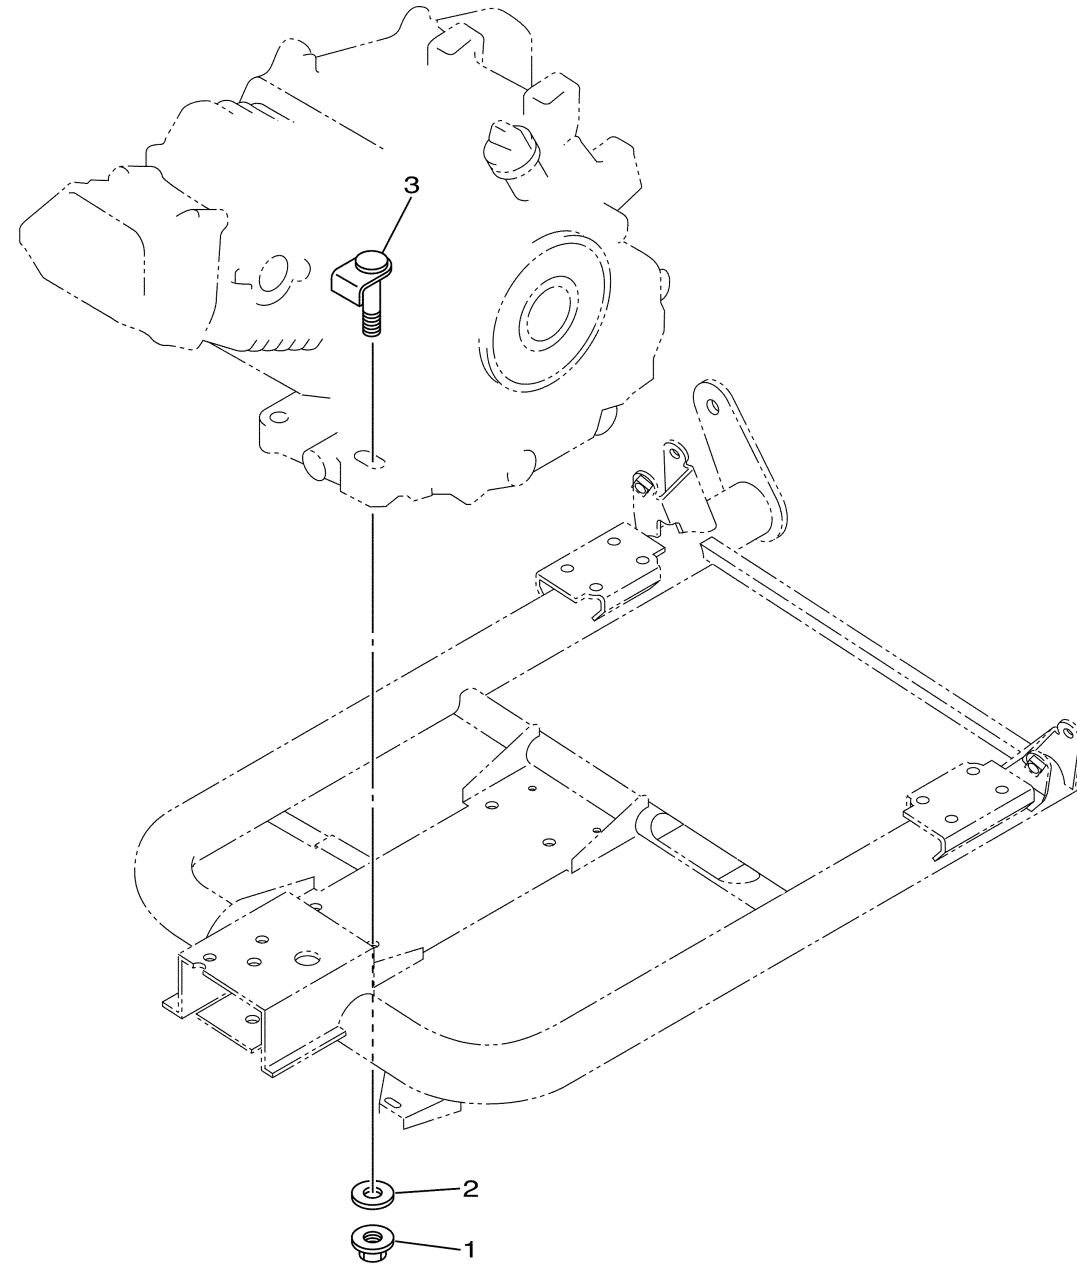

ENGINE BRACKET

Ref No.	Part Number	Description	Qty	Remarks
1	95602-10200-00	NUT, U FLANGE	4	
2	92902-10200-00	WASHER	4	
3	JT0-21481-00-00	BOLT, ENGINE MOUNTING 1	4	

JD03100-K100