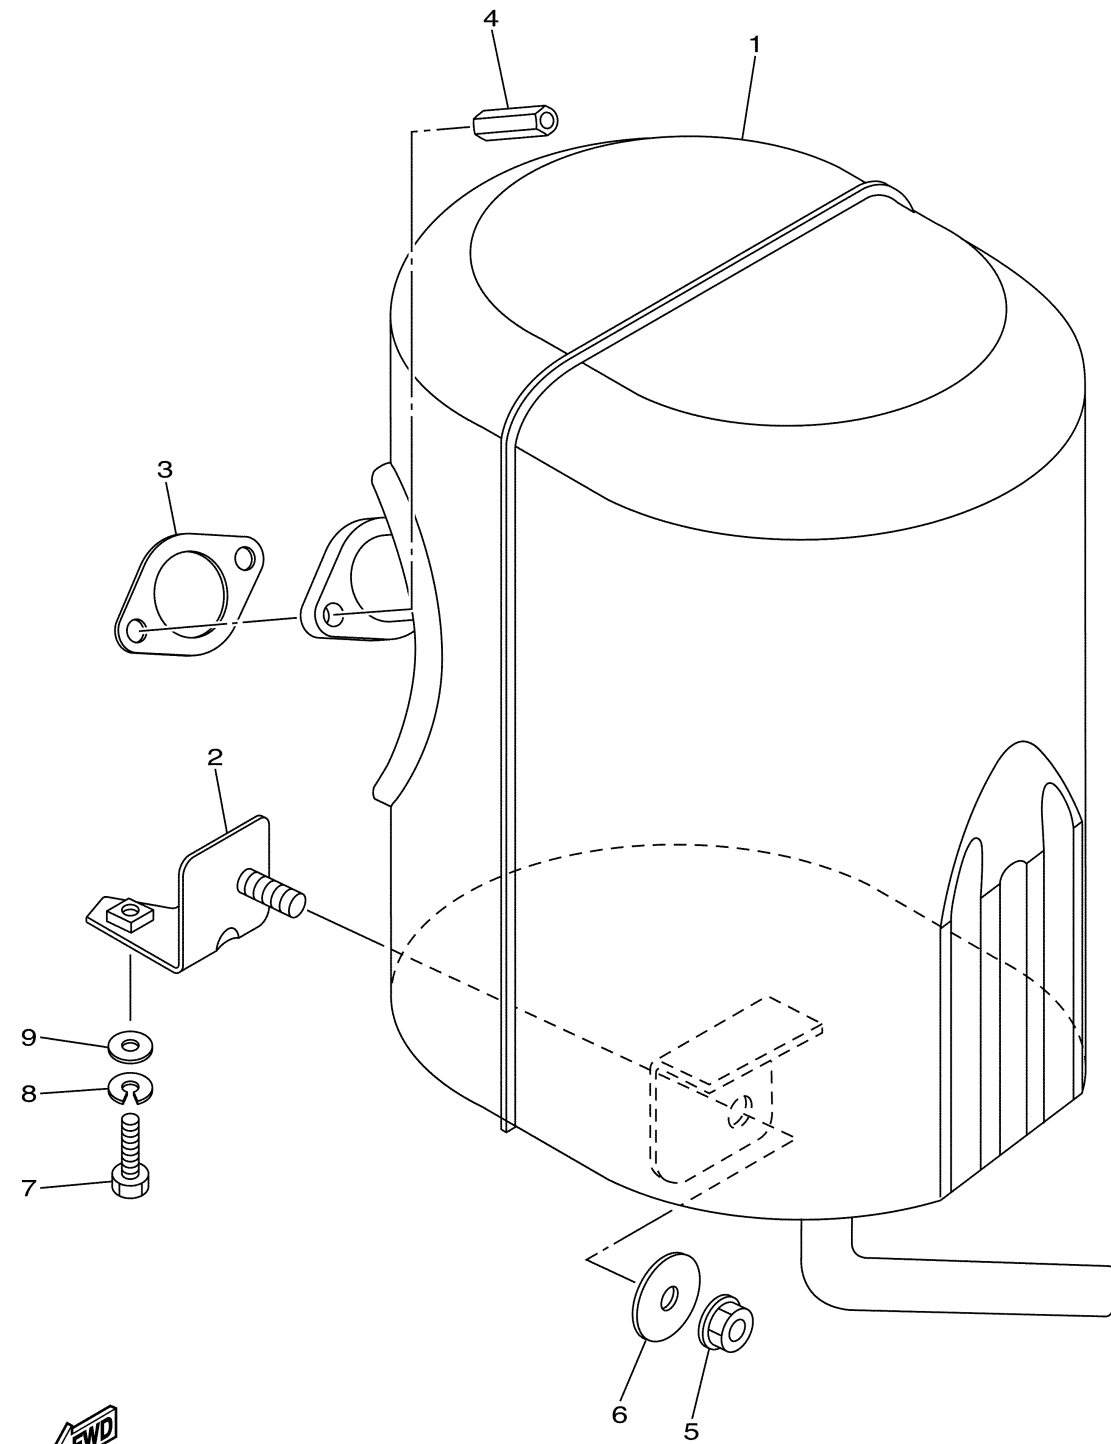

EXHAUST

Ref No.	Part Number	Description	Qty	Remarks
1	JW1-E4710-20-00	MUFFLER ASSY 1	1	
2	JU0-F1436-00-00	BRKT., MUFF. 2	1	
3	7KY-14613-01-00	GASKET, EXHAUST 1	1	
4	JW1-E4713-00-00	NUT, MUFFLER JOINT	2	
5	95602-08200-00	NUT, SELF-LOCKING	1	
6	90201-080E4-00	WASHER, PLATE	1	
7	97002-08025-00	BOLT	1	
8	92902-08100-00	WASHER, SPRING	1	
9	92902-08600-00	WASHER, PLATE	1	

JW15110-J080