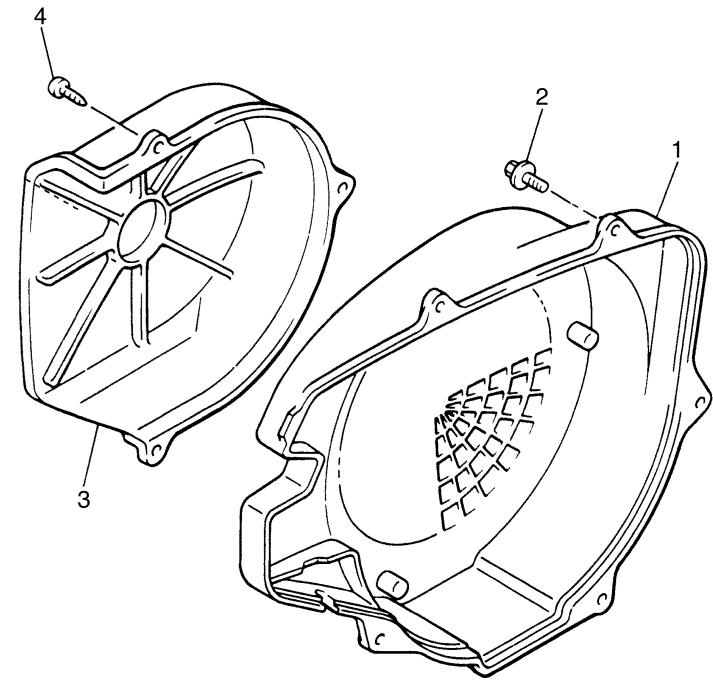

ENGINE 1

Ref No.	Part Number	Description	Qty	Remarks
1	JR6-19001-00-00	ENGINE ASSEMBLY	1	

JW41110-C010

CYLINDER HEAD

Ref No.	Part Number	Description	Qty	Remarks
1	JT0-11111-00-00	HEAD, CYLINDER 1	1	
2	JN6-11133-10-00	..GUIDE, VALVE 1	2	
3	JT0-11181-00-00	GASKET, CYLINDER HEAD 1	1	
4	97012-10070-00	BOLT	4	
5	90201-10057-00	WASHER, PLATE	4	
6	99530-14016-00	PIN, DOWEL	2	
7	95622-08618-00	BOLT, STUD	2	
8	BPR-4ES00-40-00	PLUG, SPARK (NGK BPR4ES)	1	AP
8	BPR-2ES00-00-00	PLUG, SPARK (NGK-BPR2ES)	1	STD
9	JN6-11191-01-00	COVER, CYLINDER HEAD 1	1	
10	JN6-11116-00-00	..JOINT, BREATHER	1	
11	JN6-11168-00-00	COVER, BREATHER	1	
12	JN6-11169-00-00	GASKET, BREATHER COVER	1	
13	JN6-11193-00-00	GASKET, HEAD COVER 1	1	
14	95822-06030-00	BOLT, FLANGE	4	
15	JW1-E1166-00-00	PIPE, BREATHER 1	2	
16	JW1-E1116-00-00	JOINT, BREATHER	1	
17	95602-08710-00	BOLT, STUD	2	
18	JR7-11163-10-00	ELEMENT	1	
19	90467-13847-00	CLIP	2	

JN7010-6021

CAMSHAFT & VALVE

Ref No.	Part Number	Description	Qty	Remarks
1	JR7-12170-00-00	CAMSHAFT ASSY 1	1	
2	JN6-12111-10-00	VALVE, INTAKE	1	
3	7RH-12121-10-00	VALVE, EXHAUST	1	
4	JN6-12153-10-00	LIFTER, VALVE	2	
5	90501-264A9-00	SPRING, COMPRESSION	2	
6	J38-12117-01-00	RETAINER, VALVE SPRING	2	
7	J38-12118-00-00	COTTER, VALVE	2	
8	JN6-12151-10-00	ARM, VALVE ROCKER	2	
9	22F-12159-10-00	SCREW, VALVE ADJUSTING	2	
10	90170-05302-00	NUT	2	
11	J38-12156-10-00	SHAFT, ROCKER 2	1	
12	JR7-12154-10-00	ROD, VALVE PUSH	2	
13	4G0-12119-00-00	SEAL, VALVE STEM	1	

JD13110-K030

AIR SHROUD & FAN

Ref No.	Part Number	Description	Qty	Remarks
1	JN6-12621-02-00	CASE, FAN	1	
2	95817-06020-00	BOLT, FLANGE	4	
3	JN6-12616-00-00	COVER, FAN CASE	1	
4	97702-60420-00	SCREW, TAPPING	3	
5	JN6-12651-00-00	AIR SHROUD, CYLINDER 1	1	
6	JR7-12658-00-00	DAMPER, AIR SHROUD 1	1	
7	JN6-12652-00-00	AIR SHROUD, CYLINDER 2	1	
8	95817-06020-00	BOLT, FLANGE	2	
9	JW1-E2691-00-00	DUCT 1	1	
10	90269-08813-00	RIVET	2	