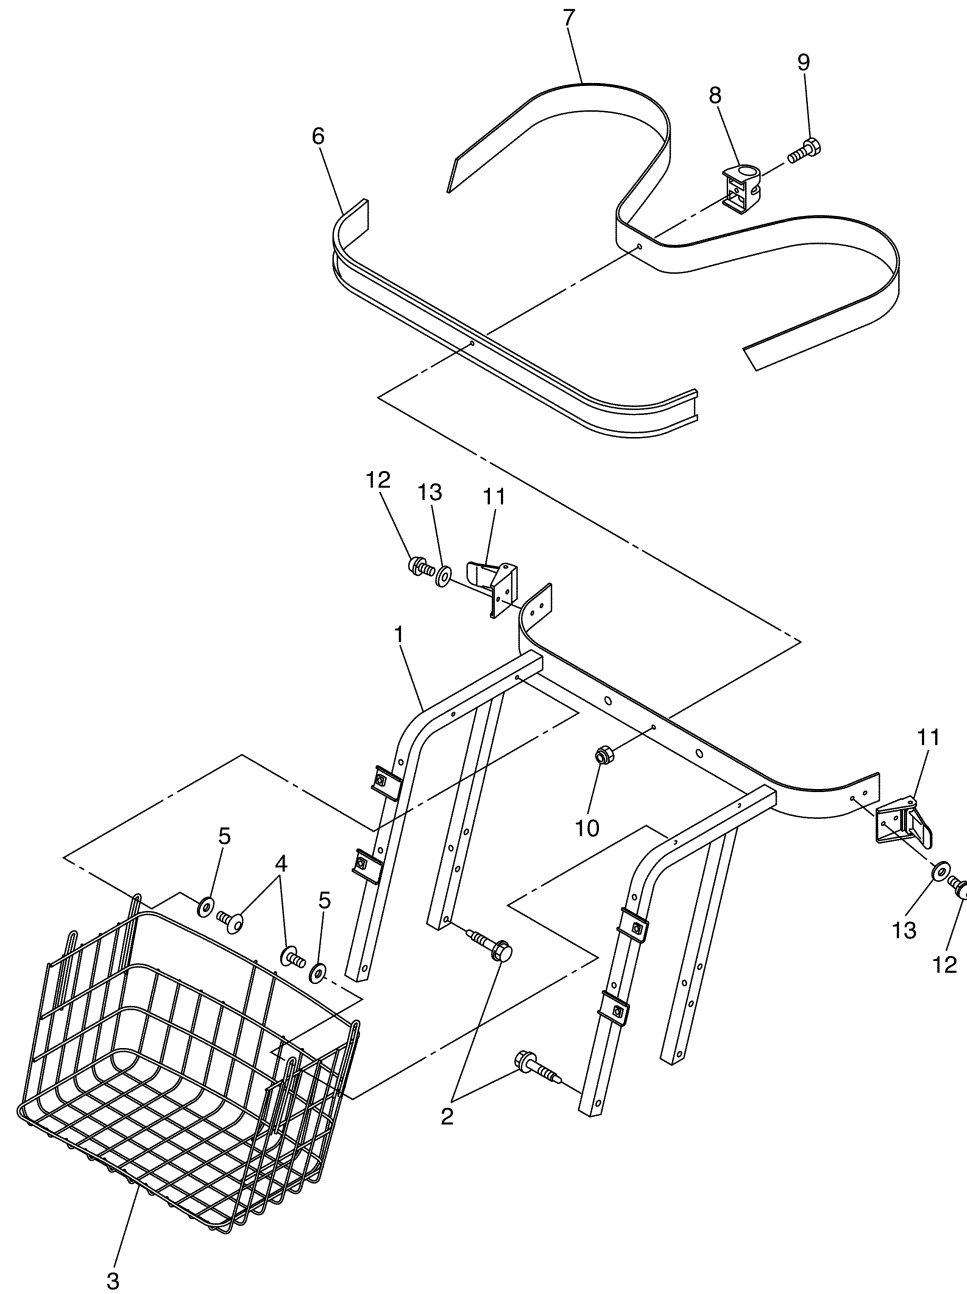

CARRIER

Ref No.	Part Number	Description	Qty	Remarks
1	JW1-K8423-10-00	SUPPORT, SEAT BACK	1	
2	90109-08002-00	BOLT	4	
3	JW1-K8340-00-00	LUGGAGE RACK ASSY., REAR	1	
4	90110-06102-00	BOLT, HEXAGON SOCKET HEAD	4	
5	90201-068G7-00	WASHER, PLATE	4	
6	JF2-K8356-00-00	PAD, BAG SUPPORT	1	
7	JN6-K8355-20-00	BAND	1	
8	JW1-K834G-00-00	HOLDER, RAKE SAND	1	
9	9708R-06020-00	BOLT	1	
10	90185-06836-00	NUT, SELF-LOCKING	1	
11	JN6-K8380-00-00	LOCK ASSY	2	
12	90159-06845-00	SCREW, WITH WASHER	4	
13	9299R-06200-00	WASHER	4	

JW11100-E270