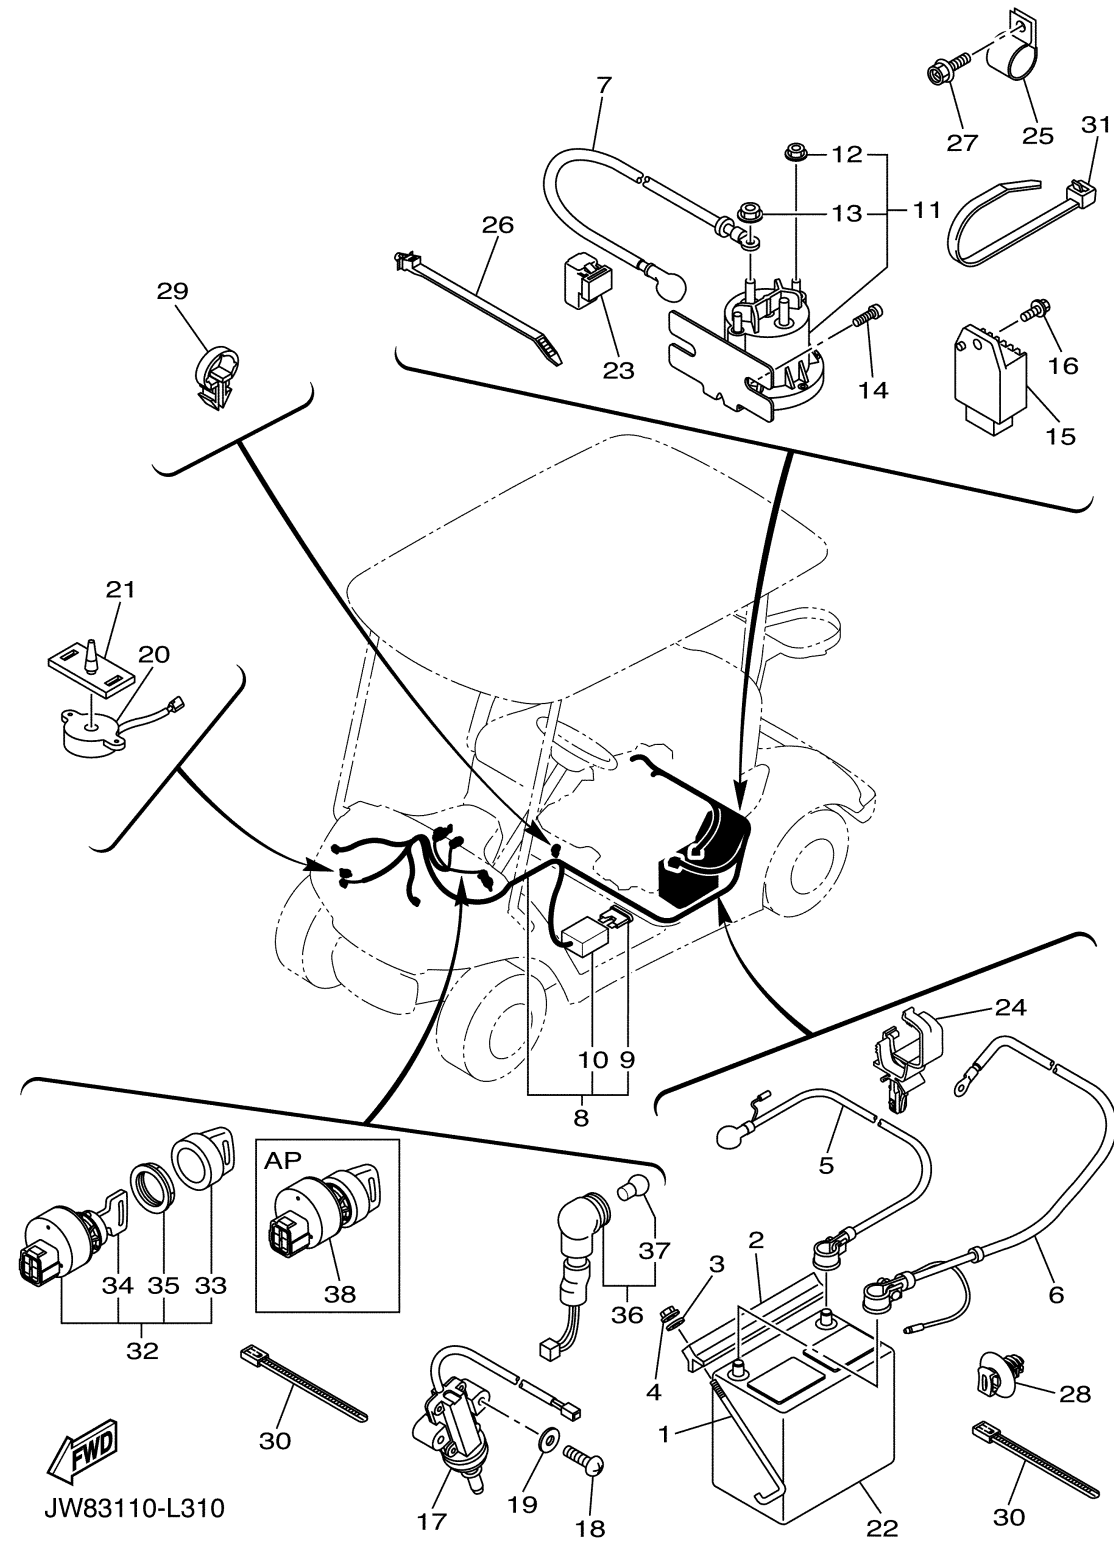

ELECTRICAL 2

Ref No.	Part Number	Description	Qty	Remarks
21	JN6-H3386-01-00	STAY, BUZZER	1	
23	4U8-81950-02-00	RELAY ASSY	1	
24	90464-20237-00	CLAMP	5	
25	90461-14108-00	CLAMP	1	
26	90464-09823-00	CLAMP	1	
27	90105-08867-00	BOLT, FLANGE	1	
28	5UG-F2465-10-00	HOLDER	2	
29	90464-19815-00	CLAMP	1	
30	90464-40825-00	CLAMP	4	
31	90464-76800-00	..CLAMP	1	
32	JW1-H2510-00-00	MAIN SWITCH ASSY	1	STD
33	5UG-H2579-00-00	..CAP, KEY	1	
34	JU2-H2511-00-00	..KEY, MAIN SWITCH	2	
35	JU6-H2569-00-00	..NUT, MAIN SWITCH	1	
36	JN6-83530-00-00	PILOT LIGHT ASSY	1	
37	123-83516-21-00	..BULB (12V-3.4W)	1	
38	JU2-H2510-20-00	MAIN SWITCH ASSY	1	AP RANOMEKEY