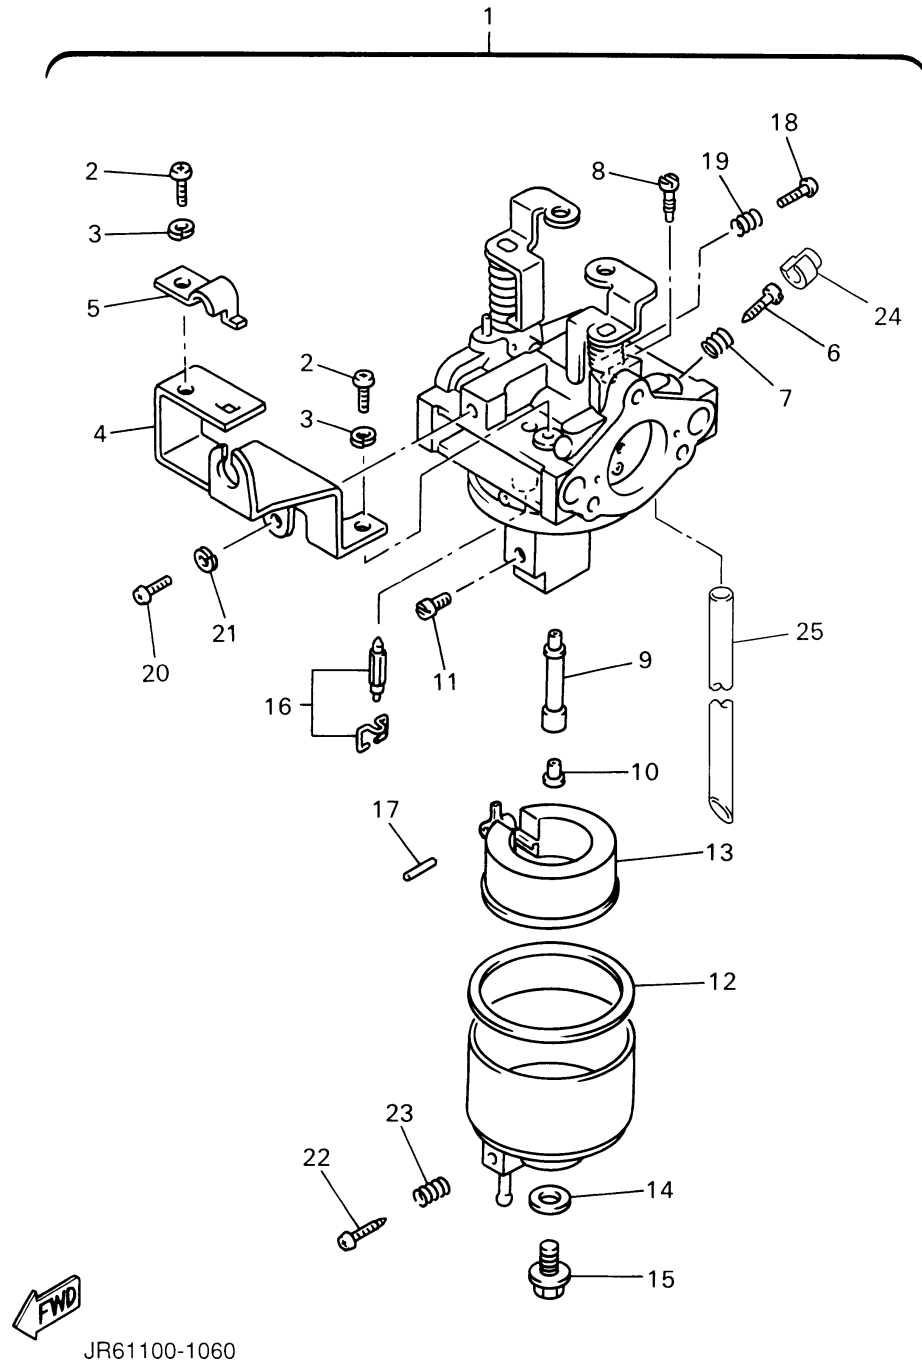

JN7010-6021

CAMSHAFT & VALVE

Ref No.	Part Number	Description	Qty	Remarks
1	JR7-12170-00-00	CAMSHAFT ASSY 1	1	
2	JN6-12111-10-00	VALVE, INTAKE	1	
3	7RH-12121-10-00	VALVE, EXHAUST	1	
4	JN6-12153-10-00	LIFTER, VALVE	2	
5	90501-264A9-00	SPRING, COMPRESSION	2	
6	J38-12117-01-00	RETAINER, VALVE SPRING	2	
7	J38-12118-00-00	COTTER, VALVE	2	
8	JN6-12151-10-00	ARM, VALVE ROCKER	2	
9	22F-12159-10-00	SCREW, VALVE ADJUSTING	2	
10	90170-05302-00	NUT	2	
11	J38-12156-10-00	SHAFT, ROCKER 2	1	
12	JR7-12154-10-00	ROD, VALVE PUSH	2	
13	4G0-12119-00-00	SEAL, VALVE STEM	1	

JW71100-H060

CARBURETOR

Ref No.	Part Number	Description	Qty	Remarks
1	JR6-14101-00-00	CARBURETOR ASSY 1	1	
2	98507-05008-00	..SCREW, PAN HEAD	2	
3	92990-05100-00	..WASHER, SPRING	2	
4	JN6-14291-00-00	..BRACKET 1	1	
5	J10-14227-00-00	..PLATE	1	
6	7NJ-14211-00-00	..SCREW, PILOT ADJUSTING	1	
7	73A-14212-10-00	..SPRING	1	
8	732-14142-65-A0	..JET, PILOT (# 65)	1	
9	JN6-1495H-3B-00	..NOZZLE, MAIN	1	
10	73A-1414G-00-00	..PIPE, MAIN BLEED	1	
11	3G2-1423A-67-00	..JET, MAIN (# 82.5)	1	AP
11	3G2-1423E-33-A0	..JET, MAIN (#83.8)	1	AP
11	3G2-1423A-68-A0	..JET, MAIN (# 87.5)	1	STD
12	796-14184-00-00	..GASKET, FLOAT CHAMBER	1	
13	JN6-14185-00-00	..FLOAT	1	
14	127-14198-00-00	..GASKET	1	
15	7R1-14162-00-00	..BOLT, HOLDING	1	
16	JN5-14150-00-00	..NEEDLE ASSY (WITH CLIP)	1	
17	22F-14186-00-00	..PIN, FLOAT	1	
18	1WG-14922-00-00	..SCREW, THROTTLE	1	

CONTINUED ON NEXT FRAME >

CARBURETOR

Ref No.	Part Number	Description	Qty	Remarks
19	73A-14212-10-00	..SPRING	1	
20	98507-04010-00	..SCREW, PAN HEAD	1	
21	92902-04100-00	..WASHER, SPRING	1	
22	7E1-14191-00-00	..PLUG, DRAIN	1	
23	73A-14212-00-00	..SPRING	1	
24	7LV-14118-00-00	..CAP	1	
25	1KT-14197-01-00	..PIPE	1	