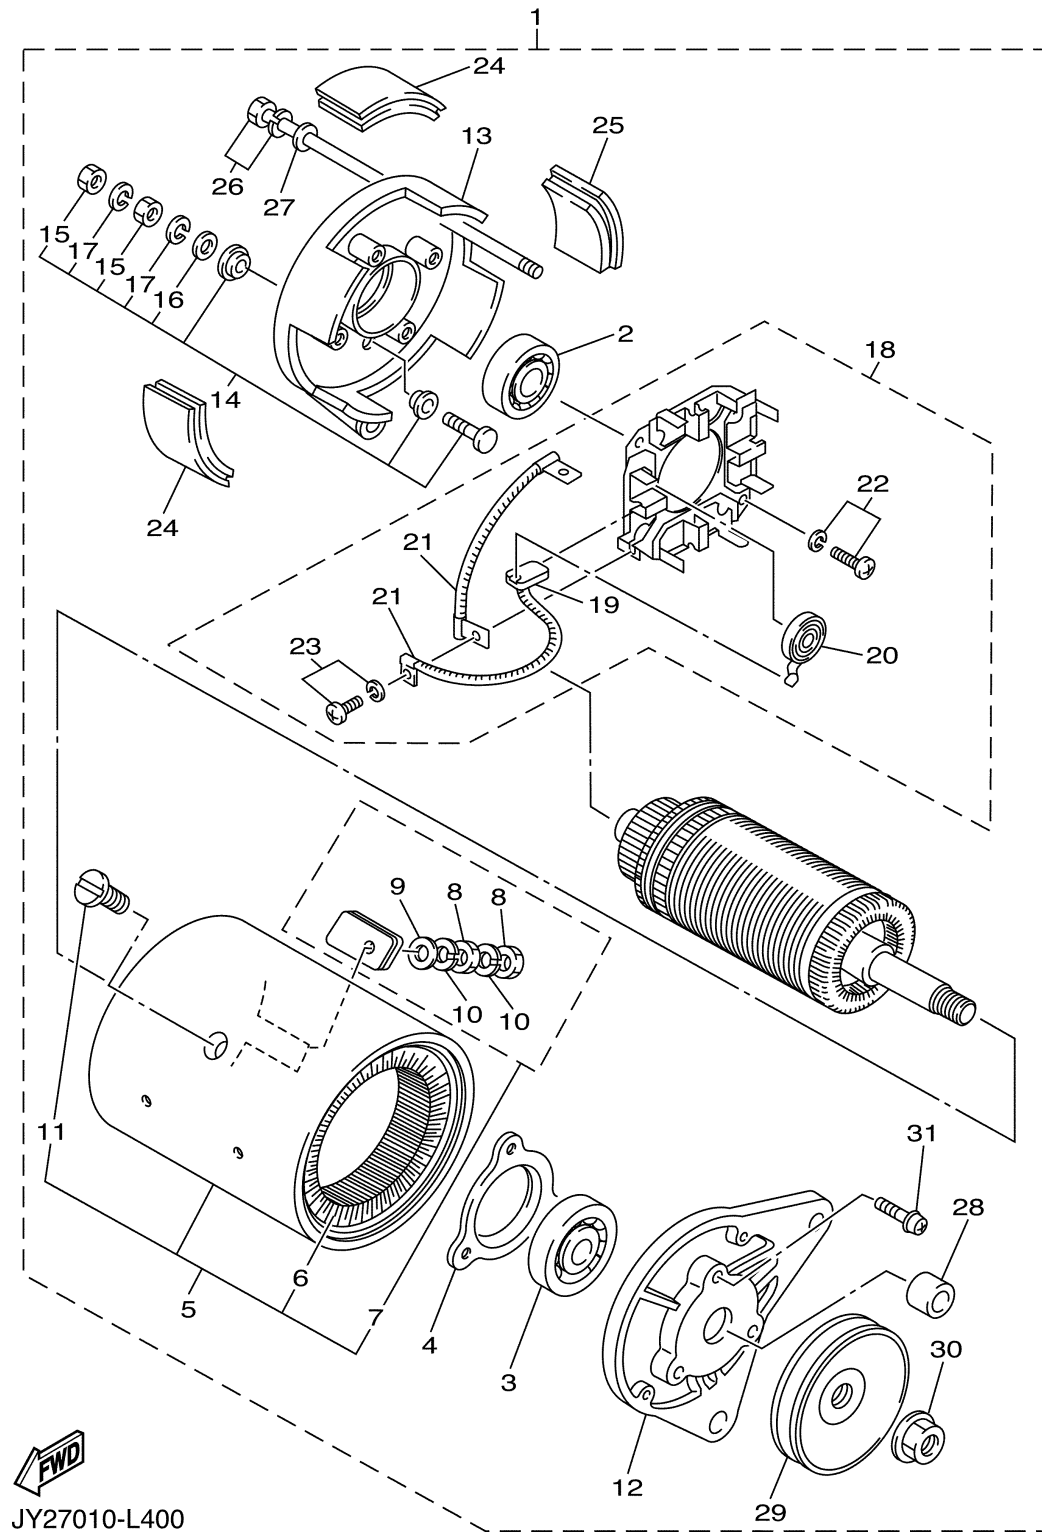

CONTINUED ON NEXT FRAME >

STARTING MOTOR

JY27010-L400

Ref No.	Part Number	Description	Qty	Remarks
21	J10-81115-10-00	...WIRE, LEAD	2	
22	9850N-05016-00	...SCREW, PAN HEAD	2	
23	9850N-04010-00	...SCREW, PAN HEAD	4	
24	J10-81129-10-00	..COVER, BRUSH	3	
25	J10-81139-10-00	..COVER, BRUSH 2	1	
26	J10-H1145-10-00	..SCREW 1	2	
27	9290N-06600-00	..WASHER	2	
28	JN3-H1661-00-00	..SPACER	1	
29	JN6-H1161-00-00	..PULLEY	1	
30	90179-16889-00	..NUT	1	
31	9850N-05018-00	..SCREW, PAN HEAD	3	