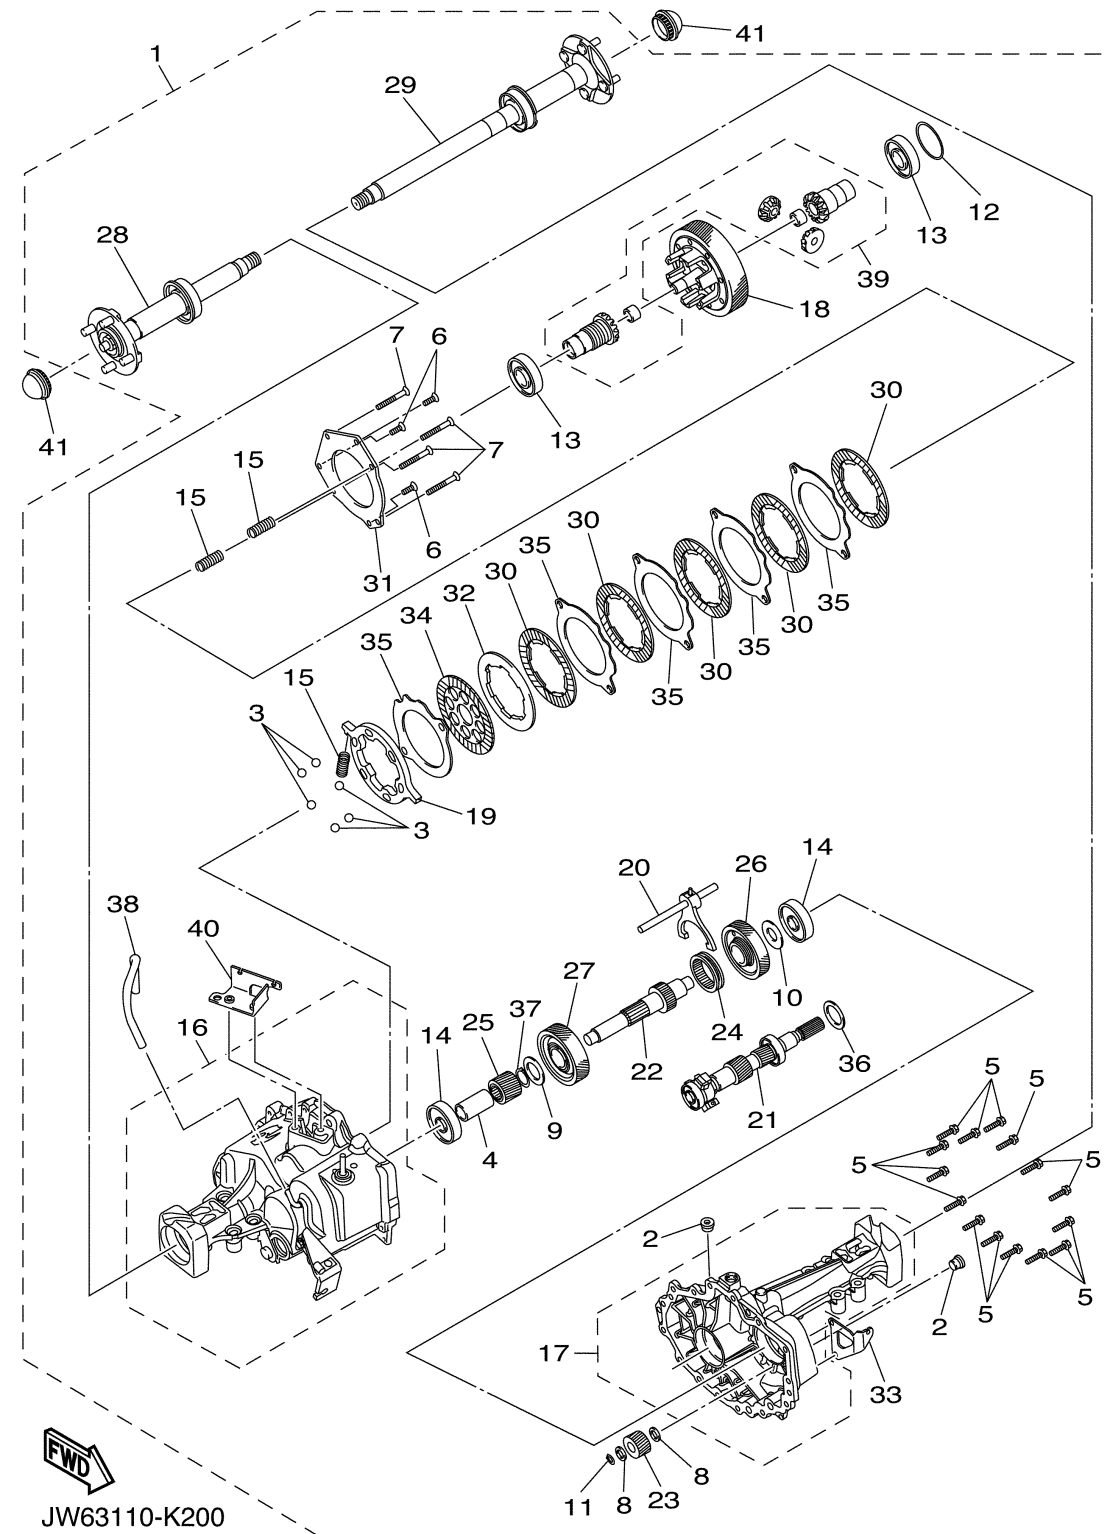

TRANSAXLE & BRAKE

Ref No.	Part Number	Description	Qty	Remarks
1	JW1-G6300-01-00	TRANS AXLE ASSY	1	
2	JW1-G6168-00-00	..PLUG, DRAIN 1	2	
3	JW1-F4684-00-00	..BALL	6	
4	JW1-G4132-00-00	..BUSHING	1	
5	JW1-G4582-00-00	..BOLT, 2	15	
6	JW1-G4189-00-00	..SCREW	3	
7	JW1-G6158-00-00	..BOLT 2	4	
8	JW1-G4188-00-00	..WASHER	2	
9	JW1-G5677-00-00	..WASHER	1	
10	JW1-G5618-00-00	..WASHER, 1	1	
11	JW1-G6443-00-00	..RING, HOLDOUT	1	
12	JW1-G6117-00-00	..SHIM, RING GEAR	1	UN
13	JW1-G6164-00-00	..BEARING 1	2	
14	JW1-G6165-00-00	..BEARING 2	2	
15	JW1-G4135-00-00	..SPRING	3	
16	JW1-G6540-01-00	..REAR AXLE HOUSING COMP.	1	
17	JW1-G6550-01-00	..REAR AXLE HOUSING COMP. 2	1	
18	JW1-G6110-00-00	..RING GEAR COMP.	1	
19	JW1-F384K-00-00	..BALL, SEAT	1	
20	JW1-G4120-00-00	..HANDLE GEAR SHIFT ASSY	1	

CONTINUED ON NEXT FRAME >