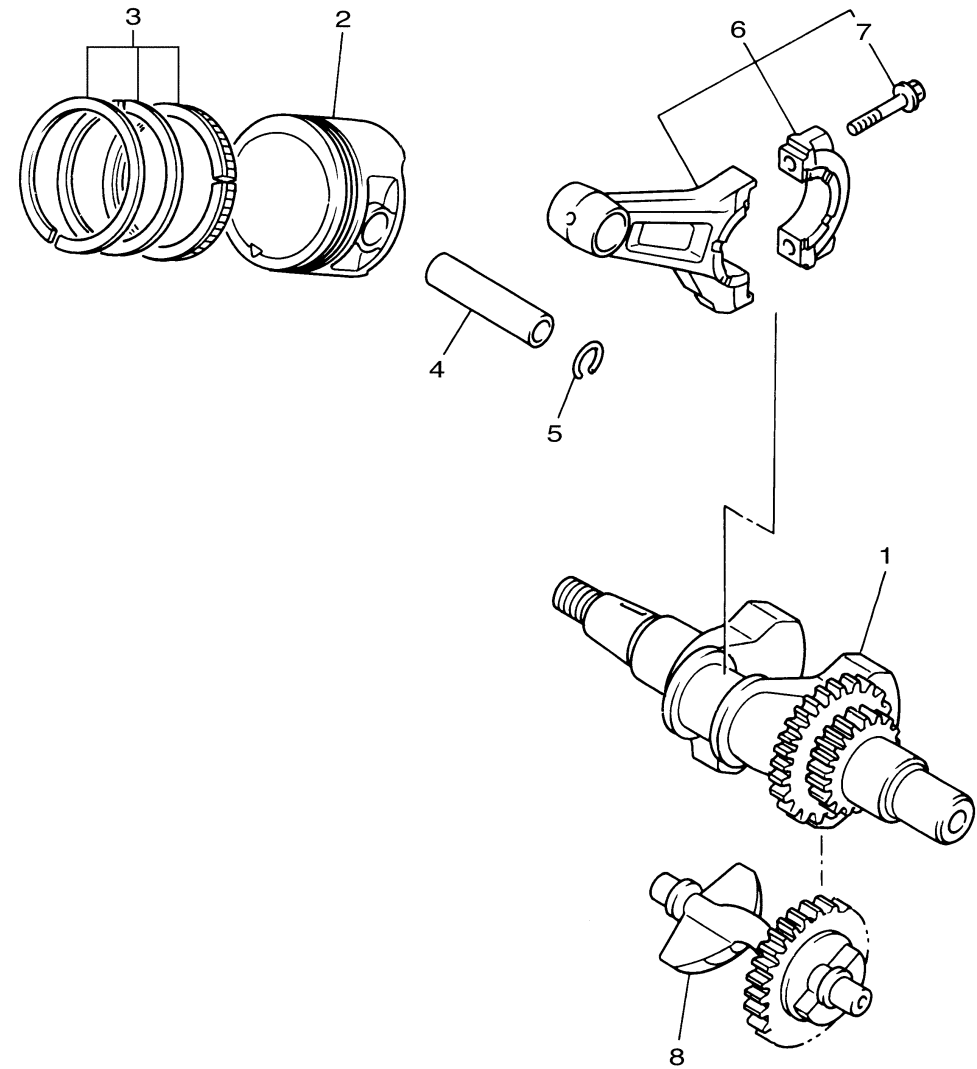

CRANKSHAFT & PISTON

Ref No.	Part Number	Description	Qty	Remarks
1	JN6-11400-00-00	CRANKSHAFT ASSY	1	
2	JR7-11631-00-A0	PISTON (STD)	1	
2	JR7-11635-00-00	PISTON (0.25MM O/S)	1	AP
2	JR7-11636-00-00	PISTON (0.50MM O/S)	1	AP
3	JR7-11610-00-00	PISTON RING SET (STD)	1	
3	JR7-11610-10-00	PISTON RING SET (0.25MM O/S)	1	AP
3	JR7-11610-20-00	PISTON RING SET (0.50MM O/S)	1	AP
4	583-11633-00-00	PIN, PISTON	1	
5	93450-21053-00	CIRCLIP	2	
6	JN6-11650-10-00	CONNECTING ROD ASSY	1	
7	JN6-11654-10-00	. .BOLT, CONNECTING ROD	2	
8	JN6-11454-10-00	WEIGHT 1	1	

JN7010-6021