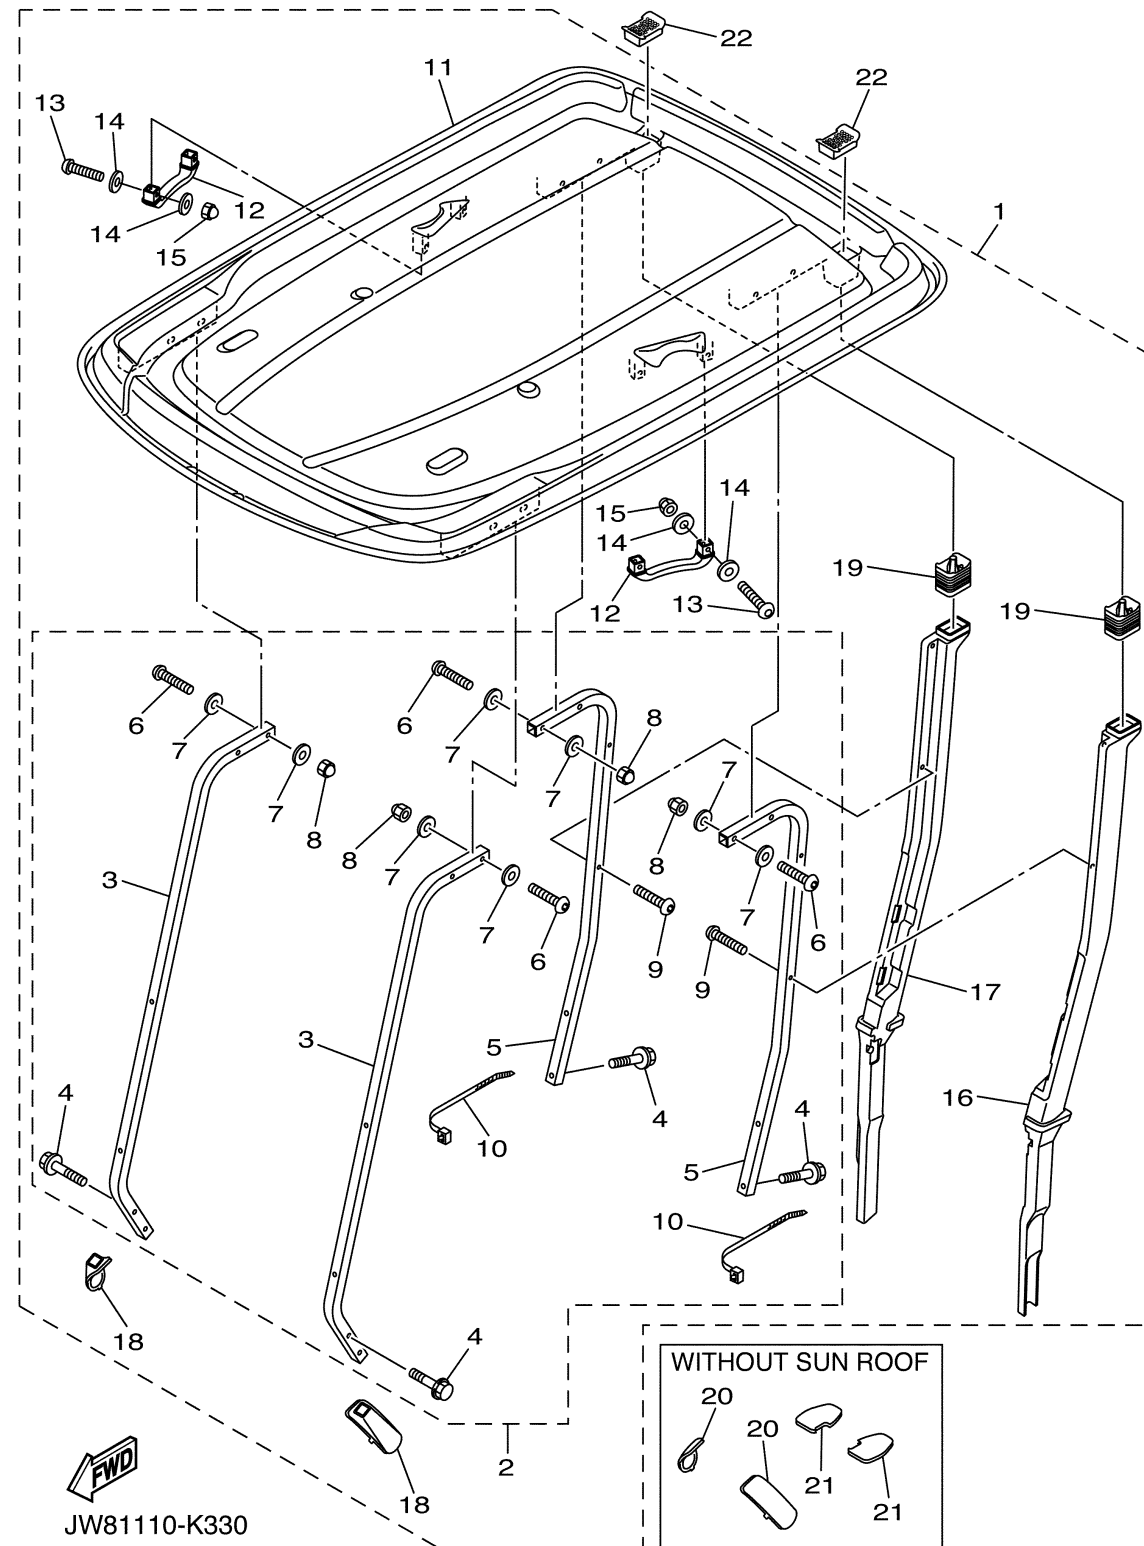

ALTERNATE FOR SUN ROOF

Ref No.	Part Number	Description	Qty	Remarks
21	JW1-K833H-00-00	GROMMET, ROOF SUPPORT 4	2	AP
22	JW1-K8482-00-00	CAP, END	2	AP