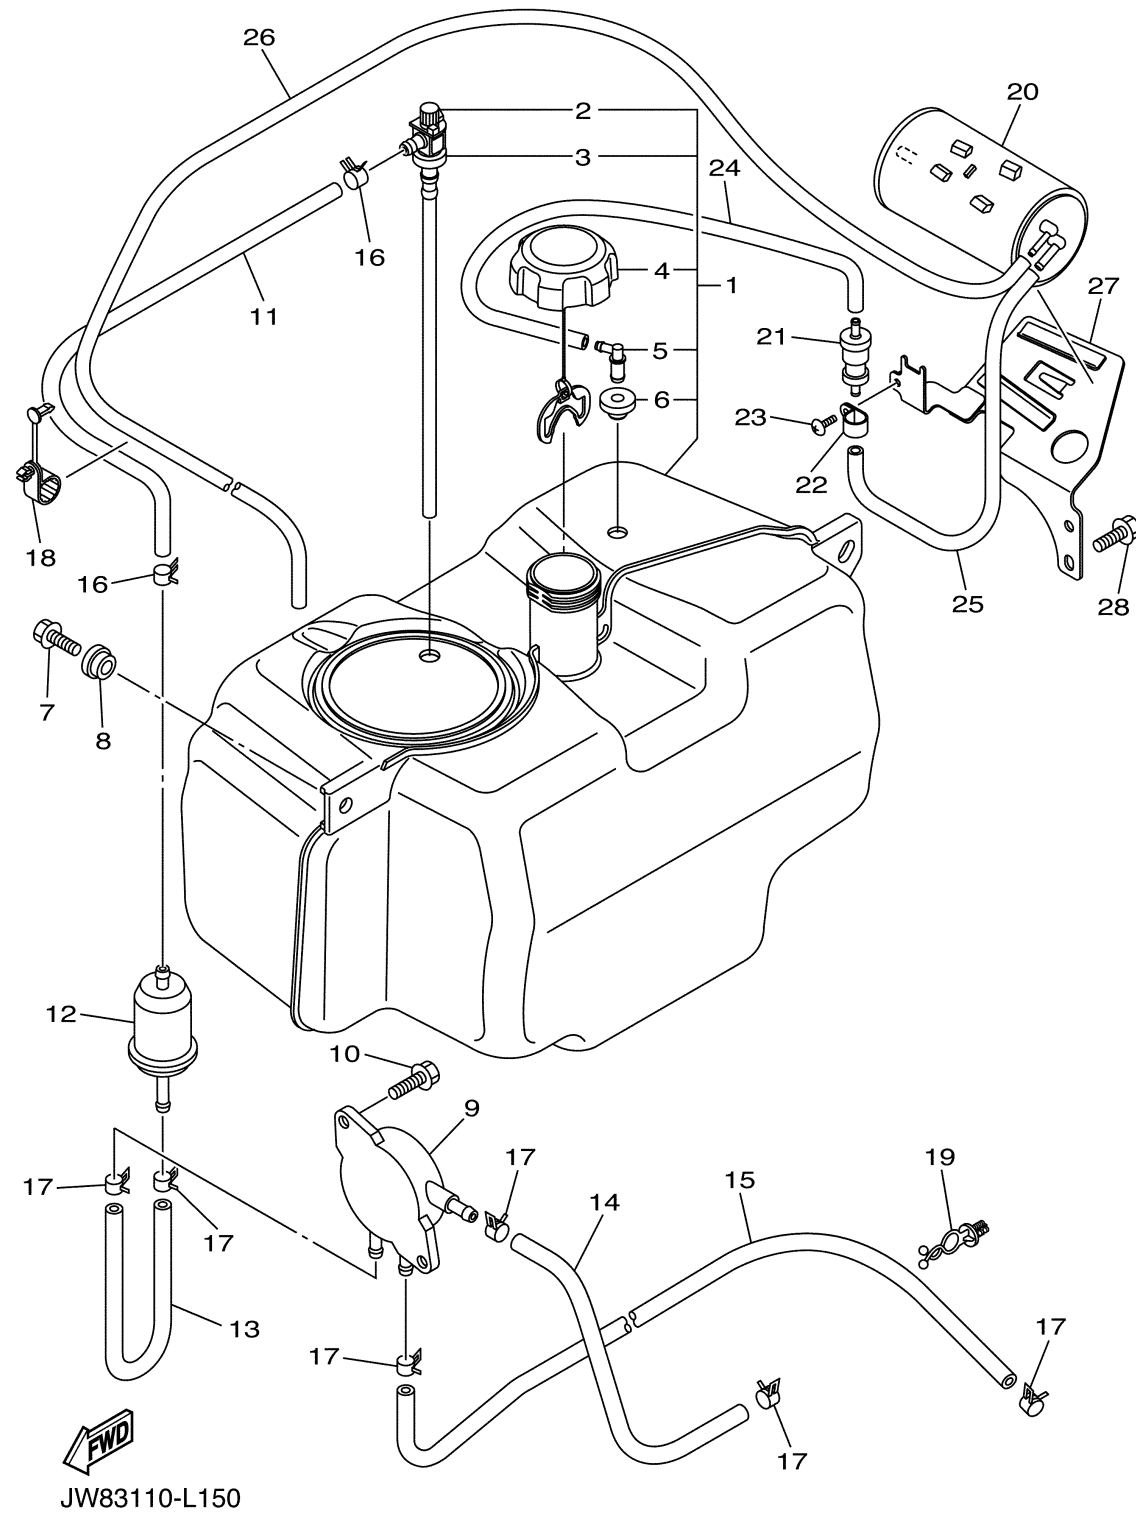

FUEL TANK

Ref No.	Part Number	Description	Qty	Remarks
21	5PX-24180-00-00	ROLL OVER VALVE ASSY	1	
22	90461-15139-00	CLAMP	1	
23	98502-05010-00	SCREW, PAN HEAD	1	
24	JW7-F4314-10-00	PIPE 4	1	
25	JW1-F4316-00-00	PIPE 6	1	
26	JW1-F4317-00-00	PIPE 7	1	
27	JW1-F419A-00-00	HOLDER	1	
28	JW1-F1738-00-00	BOLT	2