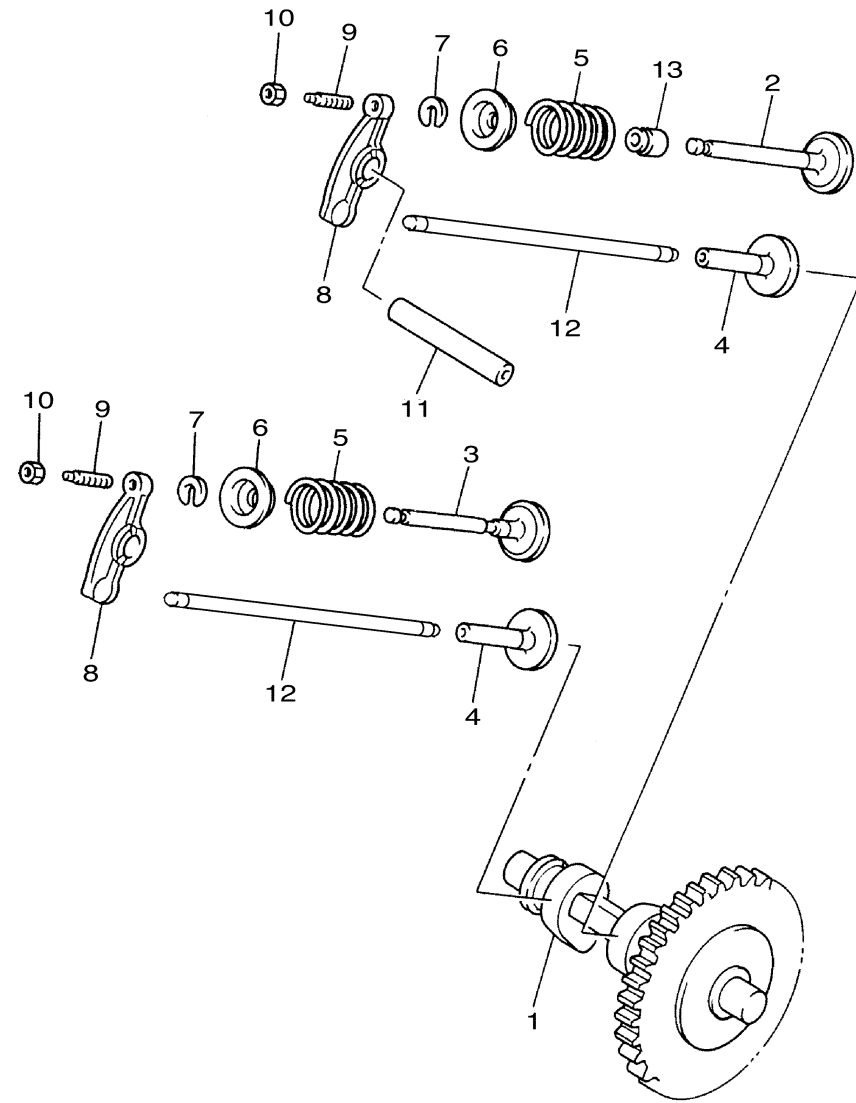

ENGINE 1

Ref No.	Part Number	Description	Qty	Remarks
1	JR6-19001-00-00	ENGINE ASSEMBLY	1	

JW41110-C010

CYLINDER HEAD

Ref No.	Part Number	Description	Qty	Remarks
1	JT0-11111-00-00	HEAD, CYLINDER 1	1	
2	JN6-11133-10-00	..GUIDE, VALVE 1	2	
3	JT0-11181-00-00	GASKET, CYLINDER HEAD 1	1	
4	97012-10070-00	BOLT	4	
5	90201-10057-00	WASHER, PLATE	4	
6	99530-14016-00	PIN, DOWEL	2	
7	95622-08618-00	BOLT, STUD	2	
8	BPR-4ES00-40-00	PLUG, SPARK (NGK BPR4ES)	1	AP
8	BPR-2ES00-00-00	PLUG, SPARK (NGK-BPR2ES)	1	STD
9	JN6-11191-01-00	COVER, CYLINDER HEAD 1	1	
10	JN6-11116-00-00	..JOINT, BREATHER	1	
11	JN6-11168-00-00	COVER, BREATHER	1	
12	JN6-11169-00-00	GASKET, BREATHER COVER	1	
13	JN6-11193-00-00	GASKET, HEAD COVER 1	1	
14	95822-06030-00	BOLT, FLANGE	4	
15	JW1-E1166-00-00	PIPE, BREATHER 1	2	
16	JW1-E1116-00-00	JOINT, BREATHER	1	
17	95602-08710-00	BOLT, STUD	2	
18	JR7-11163-10-00	ELEMENT	1	
19	90467-13847-00	CLIP	2	

JN7010-6021

CAMSHAFT & VALVE

Ref No.	Part Number	Description	Qty	Remarks
1	JR7-12170-00-00	CAMSHAFT ASSY 1	1	
2	JN6-12111-10-00	VALVE, INTAKE	1	
3	7RH-12121-10-00	VALVE, EXHAUST	1	
4	JN6-12153-10-00	LIFTER, VALVE	2	
5	90501-264A9-00	SPRING, COMPRESSION	2	
6	J38-12117-01-00	RETAINER, VALVE SPRING	2	
7	J38-12118-00-00	COTTER, VALVE	2	
8	JN6-12151-10-00	ARM, VALVE ROCKER	2	
9	22F-12159-10-00	SCREW, VALVE ADJUSTING	2	
10	90170-05302-00	NUT	2	
11	J38-12156-10-00	SHAFT, ROCKER 2	1	
12	JR7-12154-10-00	ROD, VALVE PUSH	2	
13	4G0-12119-00-00	SEAL, VALVE STEM	1	