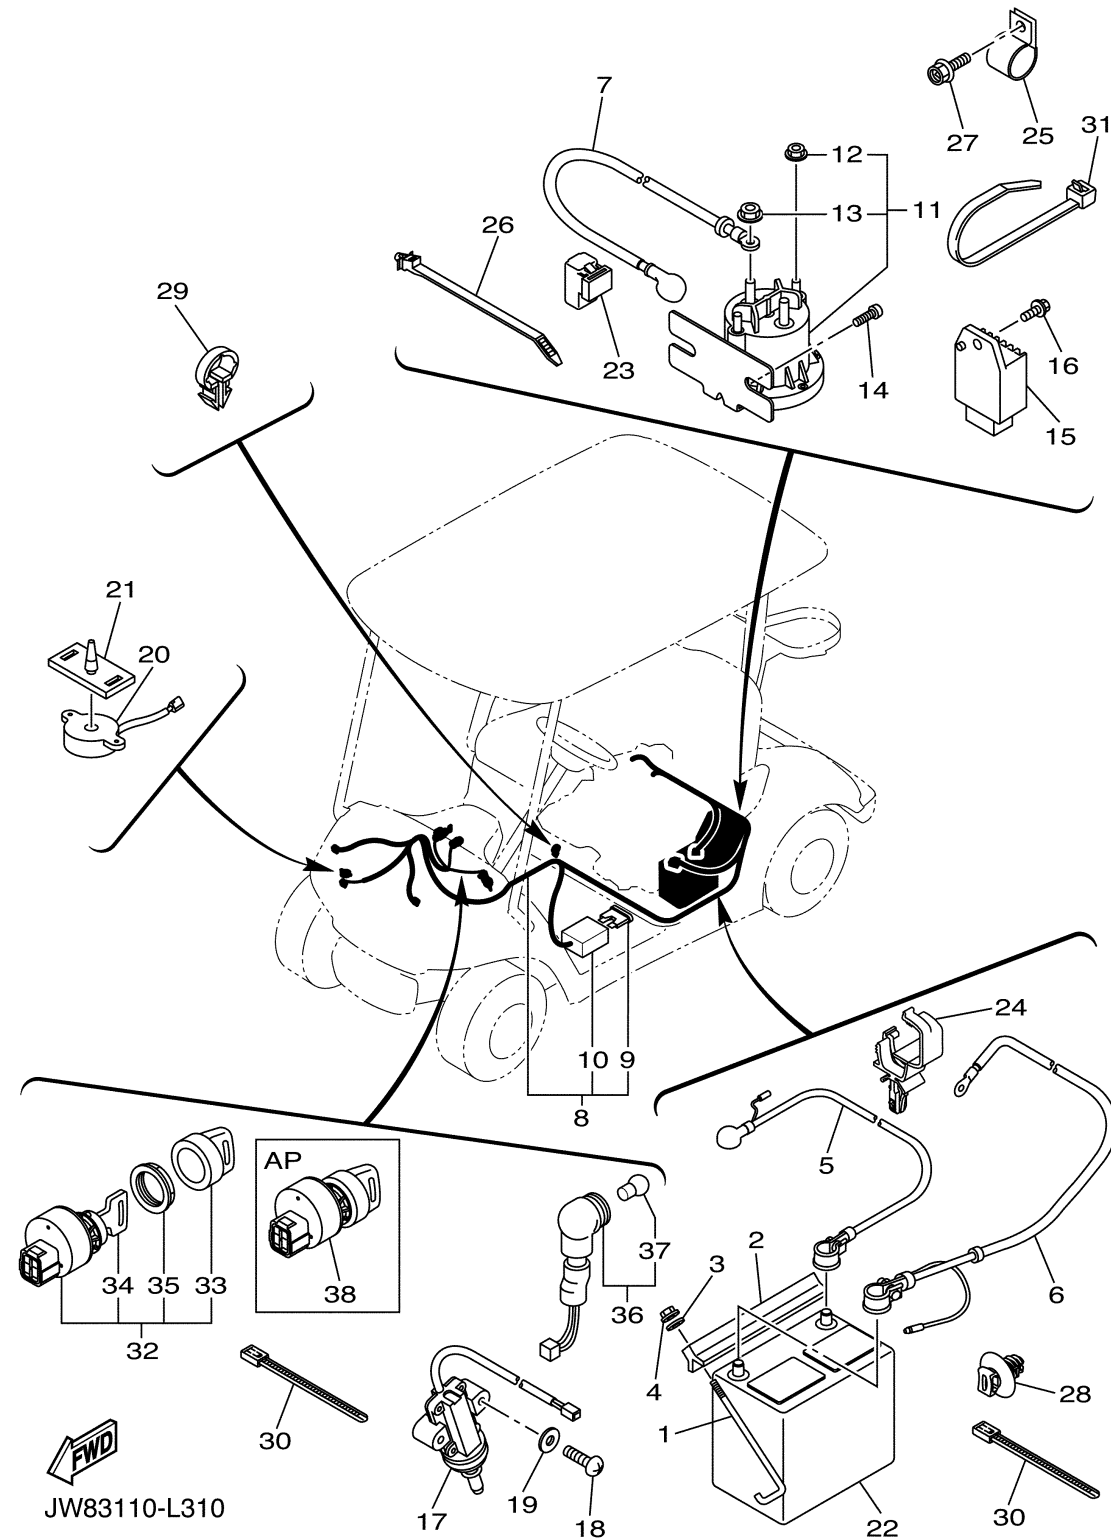

ELECTRICAL 2

Ref No.	Part Number	Description	Qty	Remarks
1	JW1-H2133-00-00	SCREW, FITTING	2	
2	J55-H2136-00-00	PLATE, BATTERY FITTING	1	
3	92902-06200-00	WASHER	2	
4	95702-06500-00	NUT, FLANGE	2	
5	JW1-H2115-01-00	WIRE, PLUS LEAD	1	
6	JW1-H2116-02-00	WIRE, MINUS LEAD	1	
7	JW1-H2117-00-00	WIRE, LEAD	1	
8	JW8-H2590-10-00	WIRE HARNESS ASSY	1	
9	42X-82151-00-00	. . FUSE (10A-BL)	1	
10	JR1-H2150-00-00	. . FUSE HOLDER ASSY	1	
11	JW1-H1950-00-00	RELAY ASSY	1	
12	90179-05807-00	. . NUT	2	
13	90179-08824-00	. . NUT	2	
14	90105-06831-00	BOLT, FLANGE	2	
15	JF2-81910-10-00	VOLTAGE REGULATOR ASSY	1	
16	90105-06870-00	BOLT, FLANGE	1	
17	JF7-82817-20-00	SWITCH	1	
18	98502-05025-00	SCREW, PAN HEAD	2	
19	92902-05600-00	WASHER, PLATE	2	
20	JR1-H3383-02-00	BUZZER	1	

CONTINUED ON NEXT FRAME >